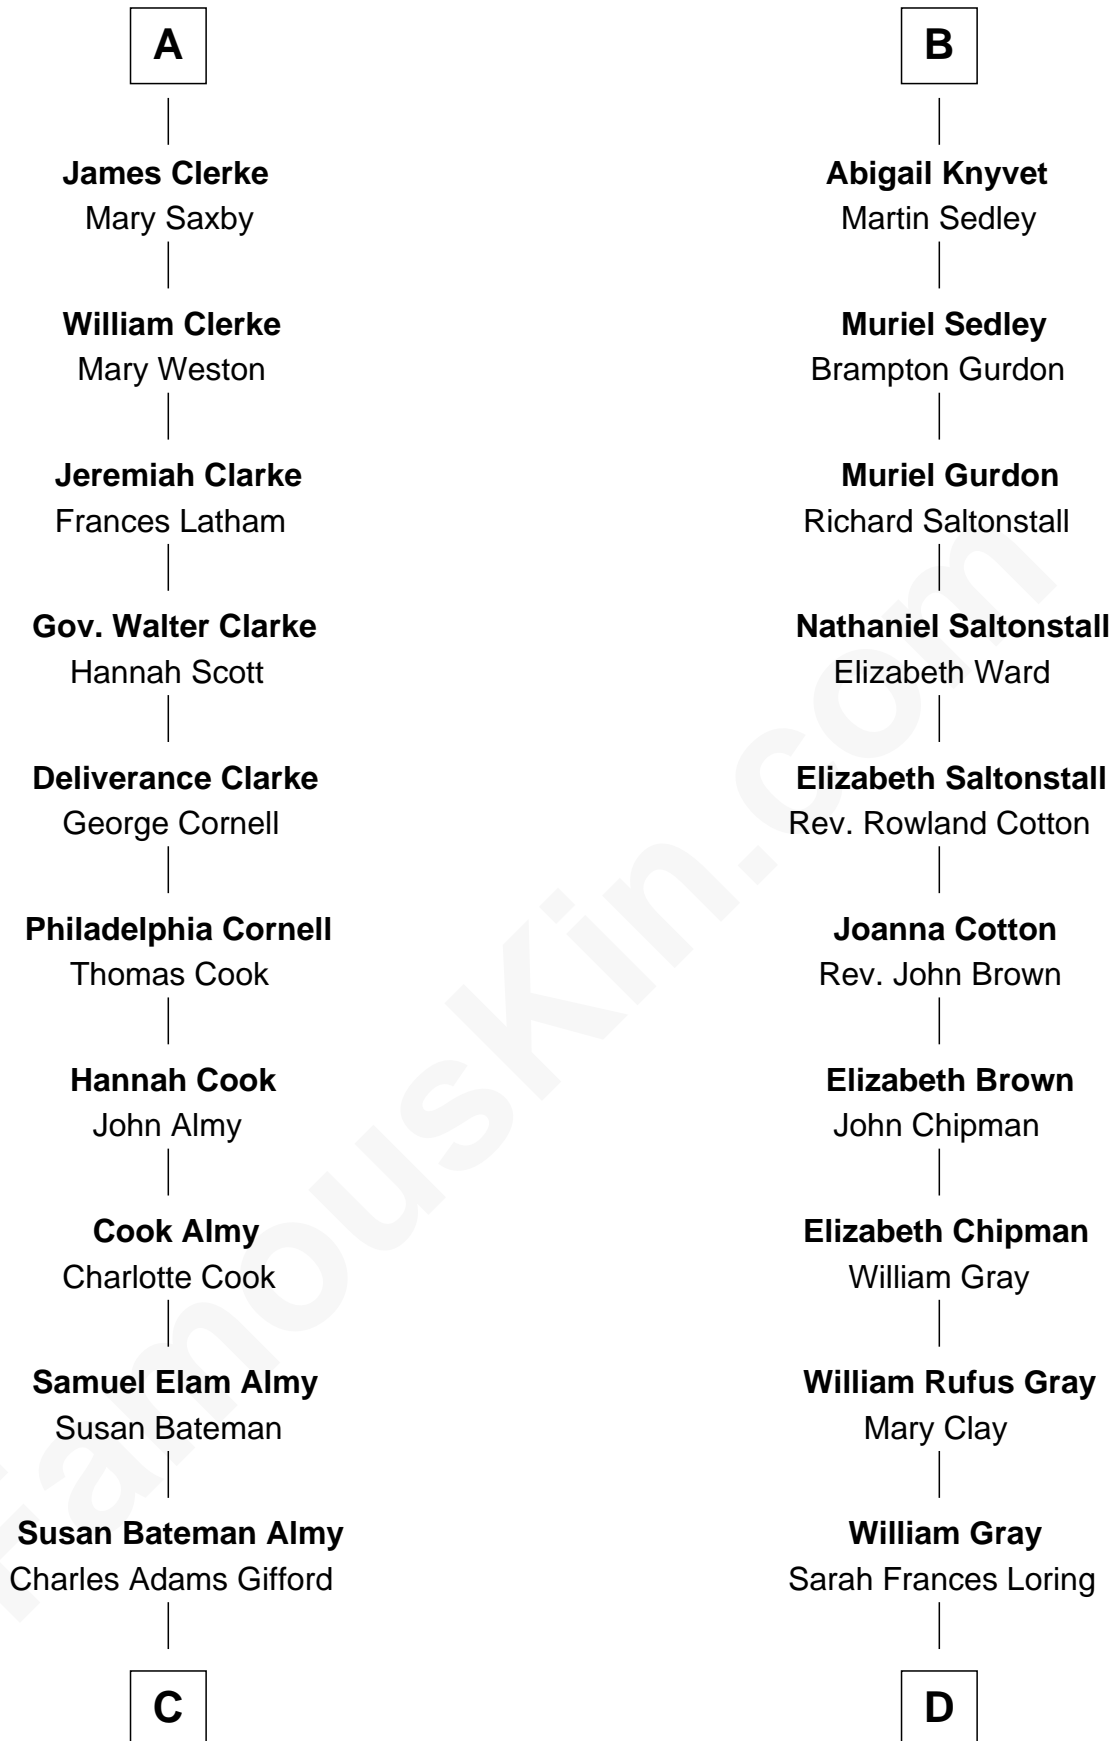

FamousKin.com Relationship Chart of

Marilyn Monroe

Actress, Model, and Singer

19th cousin 1 time removed of

Story Musgrave

NASA Astronaut

Sir William de Ros
Margery de Badlesmere

C

Frederick Almy Gifford
Elizabeth Easton Tennant

Charles Stanley Gifford
Gladys Pearl Monroe

Marilyn Monroe
Actress, Model, and Singer

D

Edward Gray
Elizabeth Gray Story

Marguerite Gray
John Butler Swann

Marguerite Swann
Percy Musgrave

Story Musgrave
NASA Astronaut