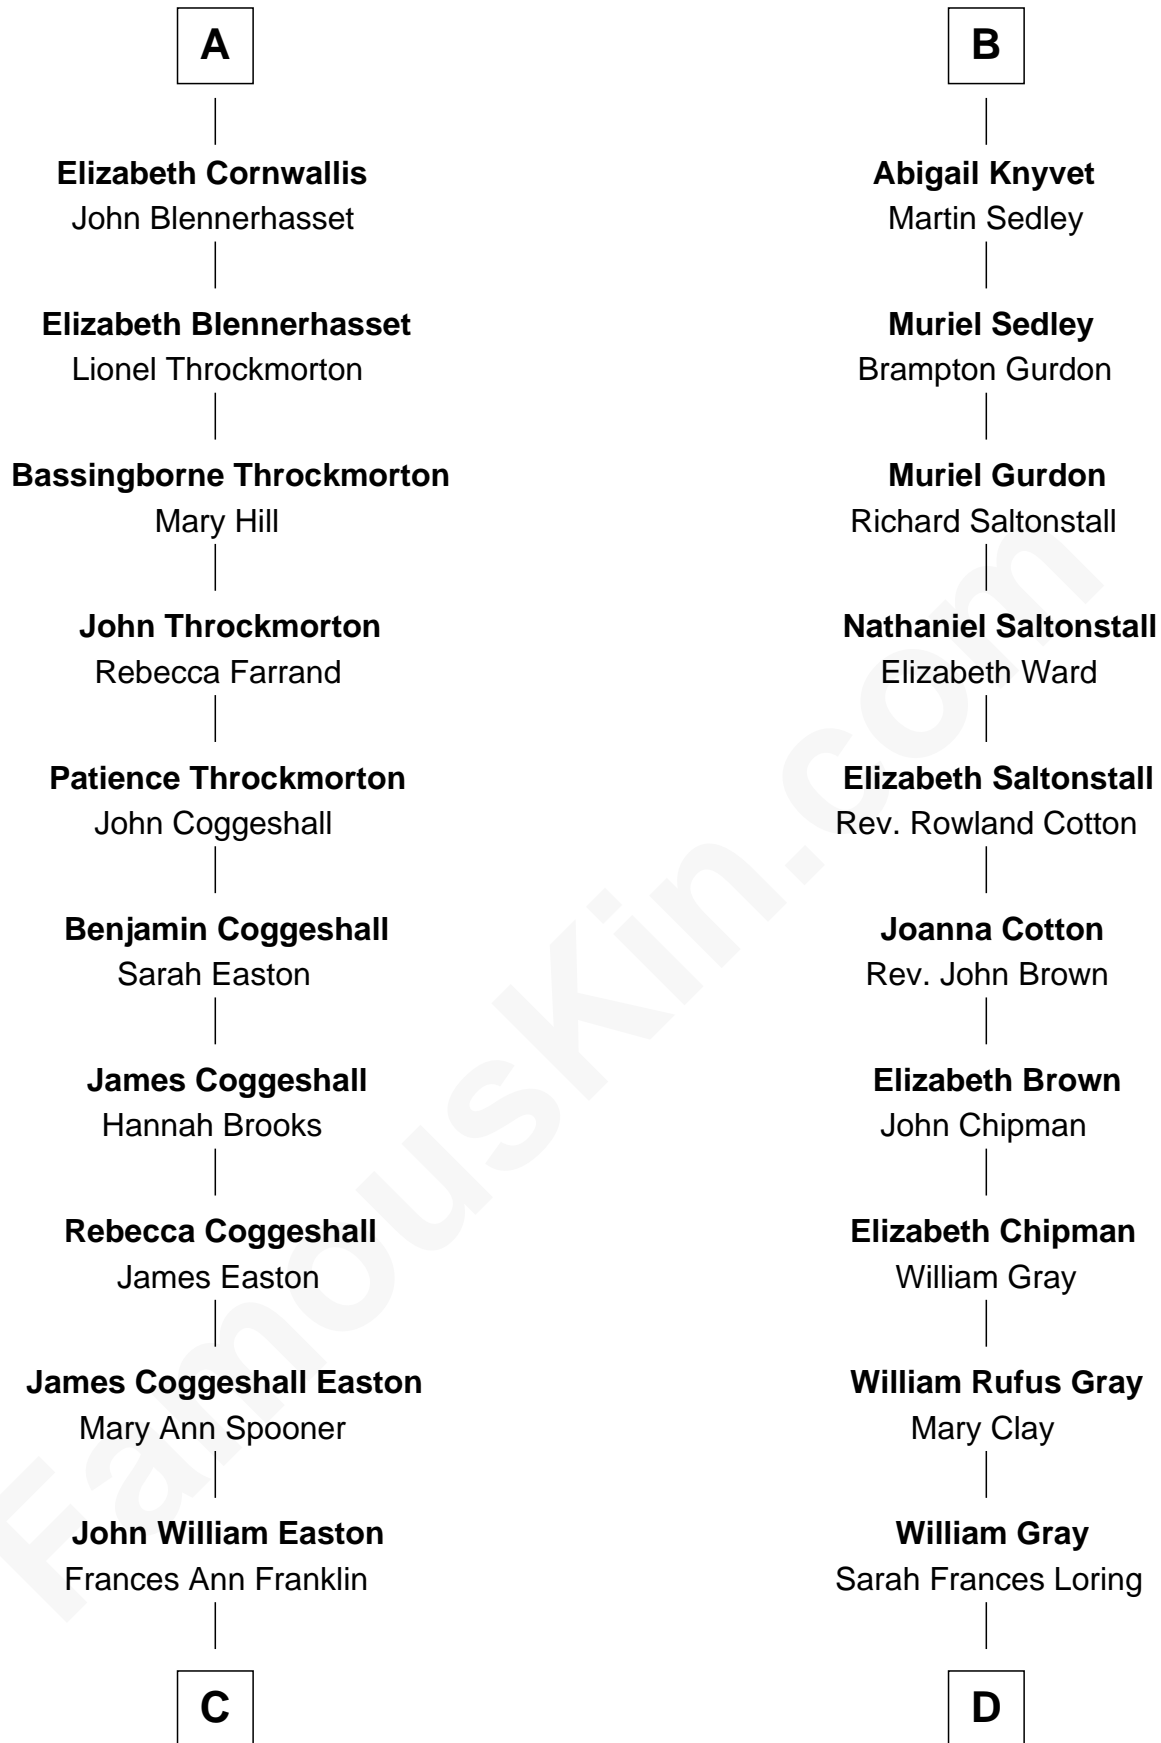

FamousKin.com Relationship Chart of

Marilyn Monroe

Actress, Model, and Singer

20th cousin of

Story Musgrave

NASA Astronaut

C

Elizabeth Cutting Easton
William Congdon Tennant

Elizabeth Easton Tennant
Frederick Almy Gifford

Charles Stanley Gifford
Gladys Pearl Monroe

Marilyn Monroe
Actress, Model, and Singer

D

Edward Gray
Elizabeth Gray Story

Marguerite Gray
John Butler Swann

Marguerite Swann
Percy Musgrave

Story Musgrave
NASA Astronaut

FamousKin.com