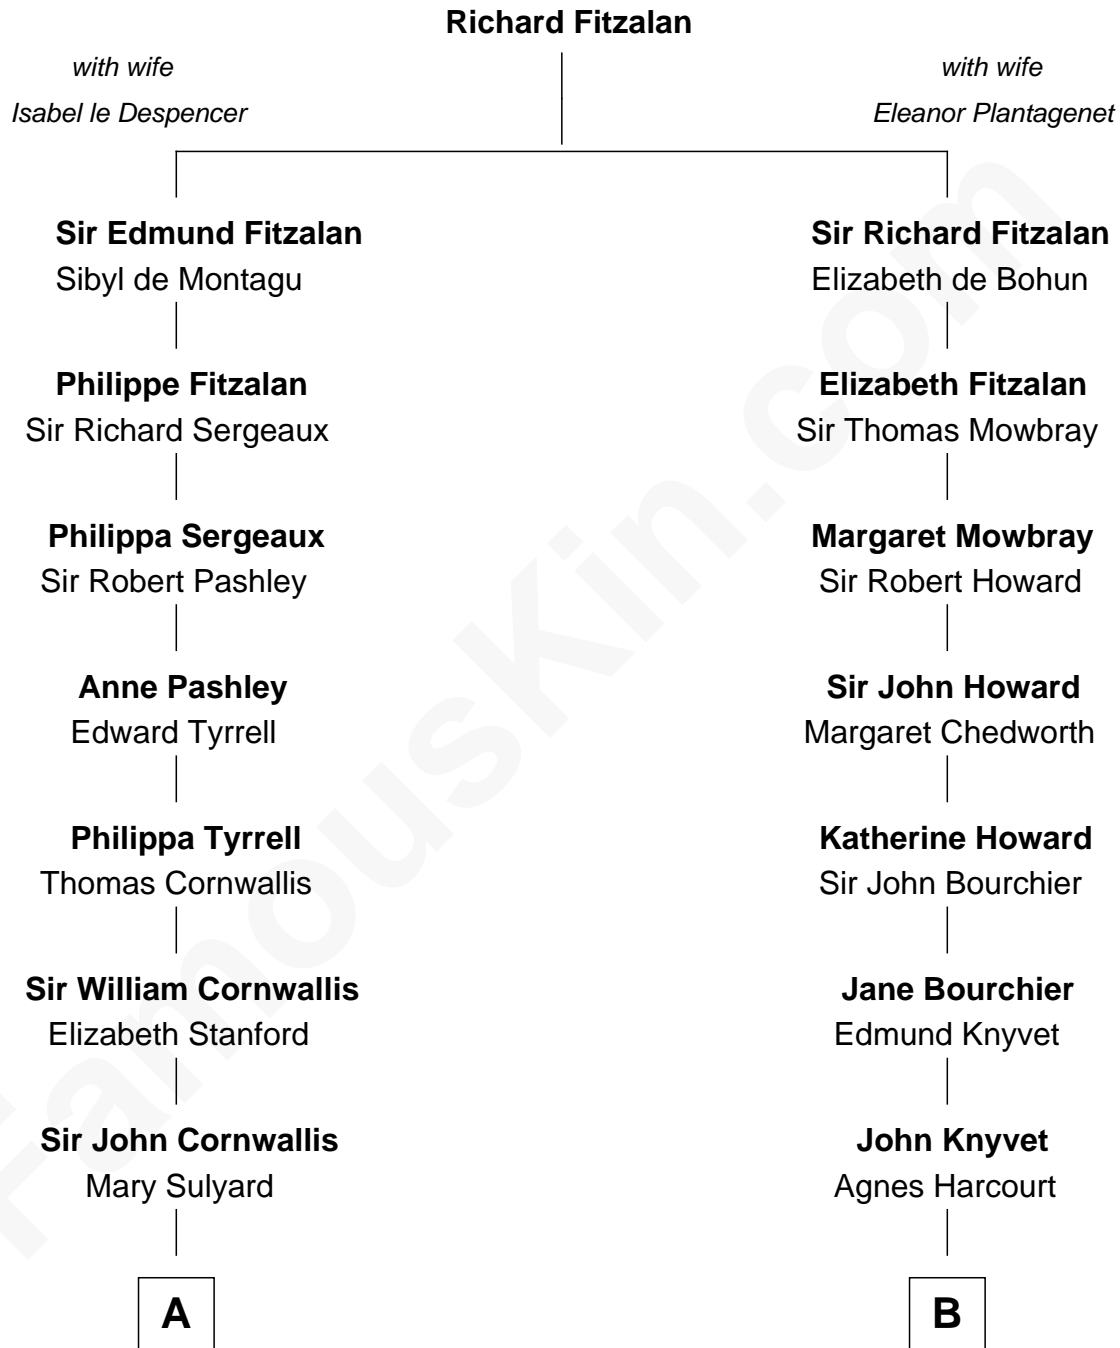

FamousKin.com Relationship Chart of

Marilyn Monroe

Actress, Model, and Singer

20th cousin of

Story Musgrave

NASA Astronaut

C

Elizabeth Cutting Easton
William Congdon Tennant

Elizabeth Easton Tennant
Frederick Almy Gifford

Charles Stanley Gifford
Gladys Pearl Monroe

Marilyn Monroe
Actress, Model, and Singer

D

Edward Gray
Elizabeth Gray Story

Marguerite Gray
John Butler Swann

Marguerite Swann
Percy Musgrave

Story Musgrave
NASA Astronaut

FamousKin.com