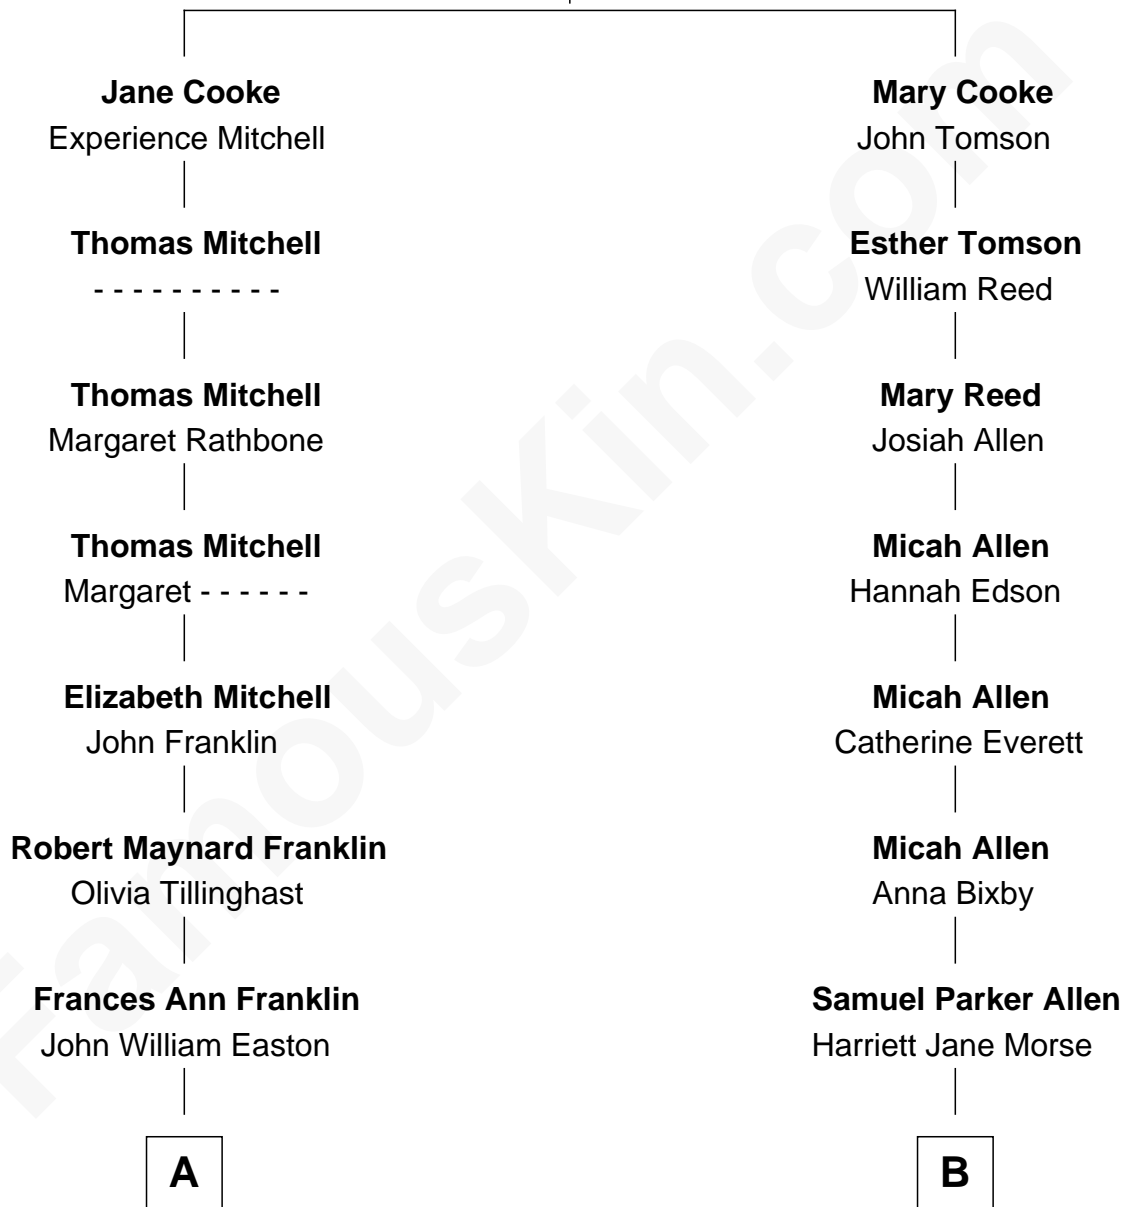

# FamousKin.com Relationship Chart of

**Marilyn Monroe**

*Actress, Model, and Singer*

10th cousin of

**Story Musgrave**

*NASA Astronaut*

**Francis Cooke**  
Hester le Mahieu

**A**

**Elizabeth Cutting Easton**  
William Congdon Tennant

**Elizabeth Easton Tennant**  
Frederick Almy Gifford

**Charles Stanley Gifford**  
Gladys Pearl Monroe

**Marilyn Monroe**  
*Actress, Model, and Singer*

**B**

**Harriett Ann Allen**  
Dr. Charles Burnham Porter

**Edith Elise Porter**  
Dr. Percy B. Musgrave

**Percy Musgrave**  
Marguerite Swann

**Story Musgrave**  
*NASA Astronaut*