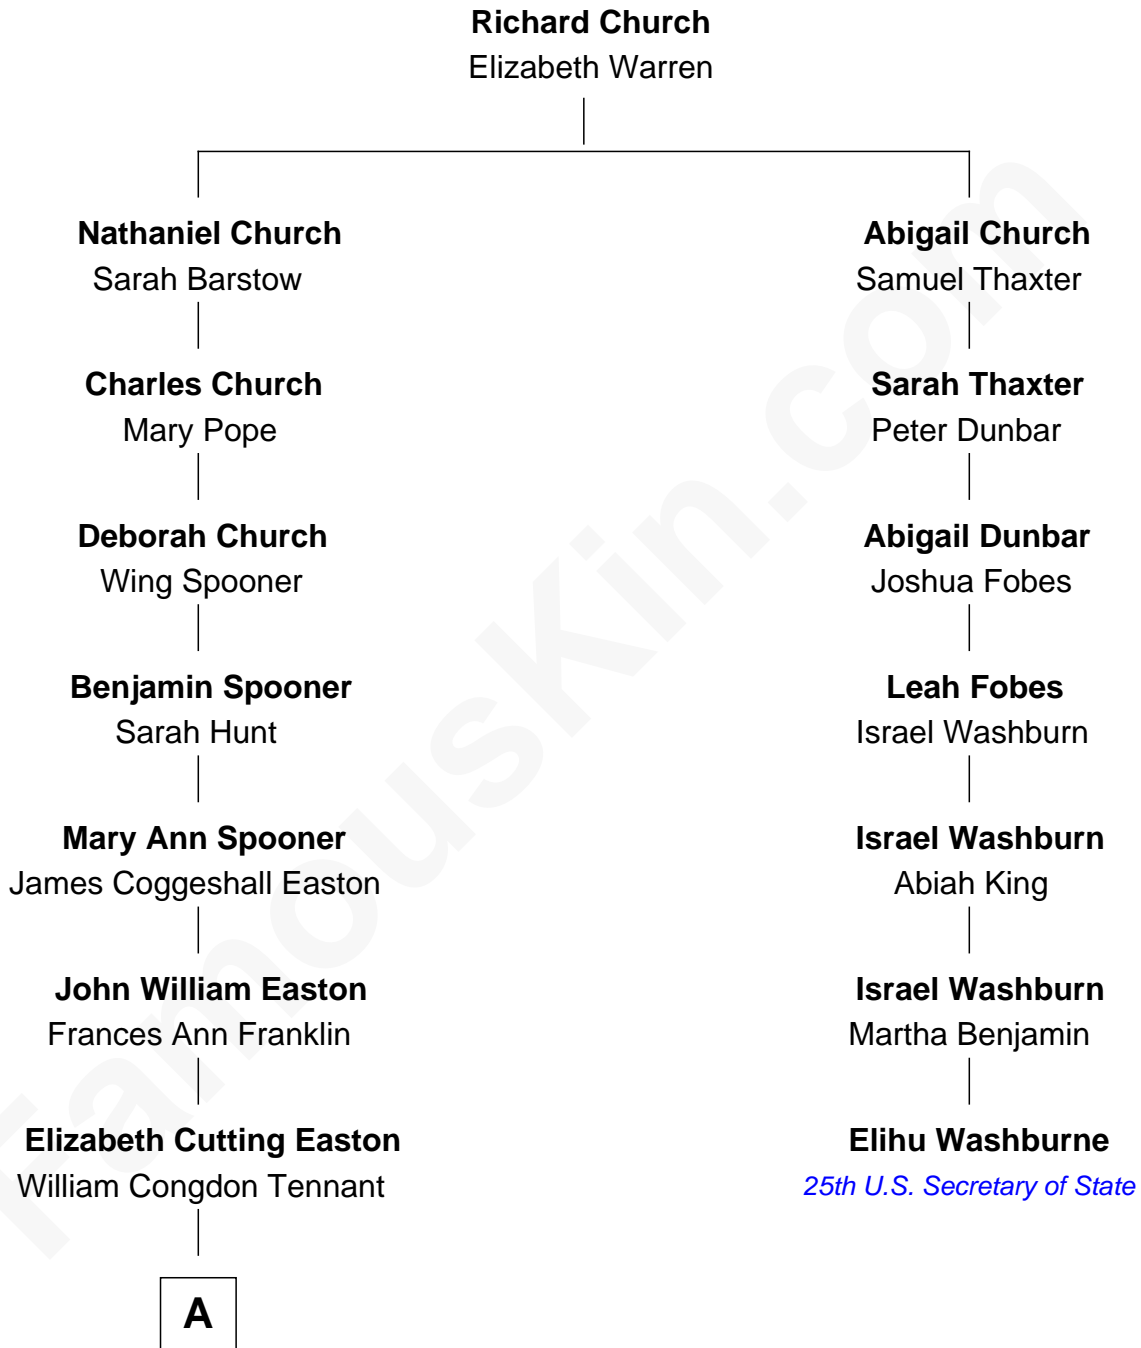

FamousKin.com Relationship Chart of

Marilyn Monroe

Actress, Model, and Singer

6th cousin 3 times removed of

Elihu Washburne

25th U.S. Secretary of State

A

Elizabeth Easton Tennant

Frederick Almy Gifford

Charles Stanley Gifford

Gladys Pearl Monroe

Marilyn Monroe

Actress, Model, and Singer

FamousKin.com