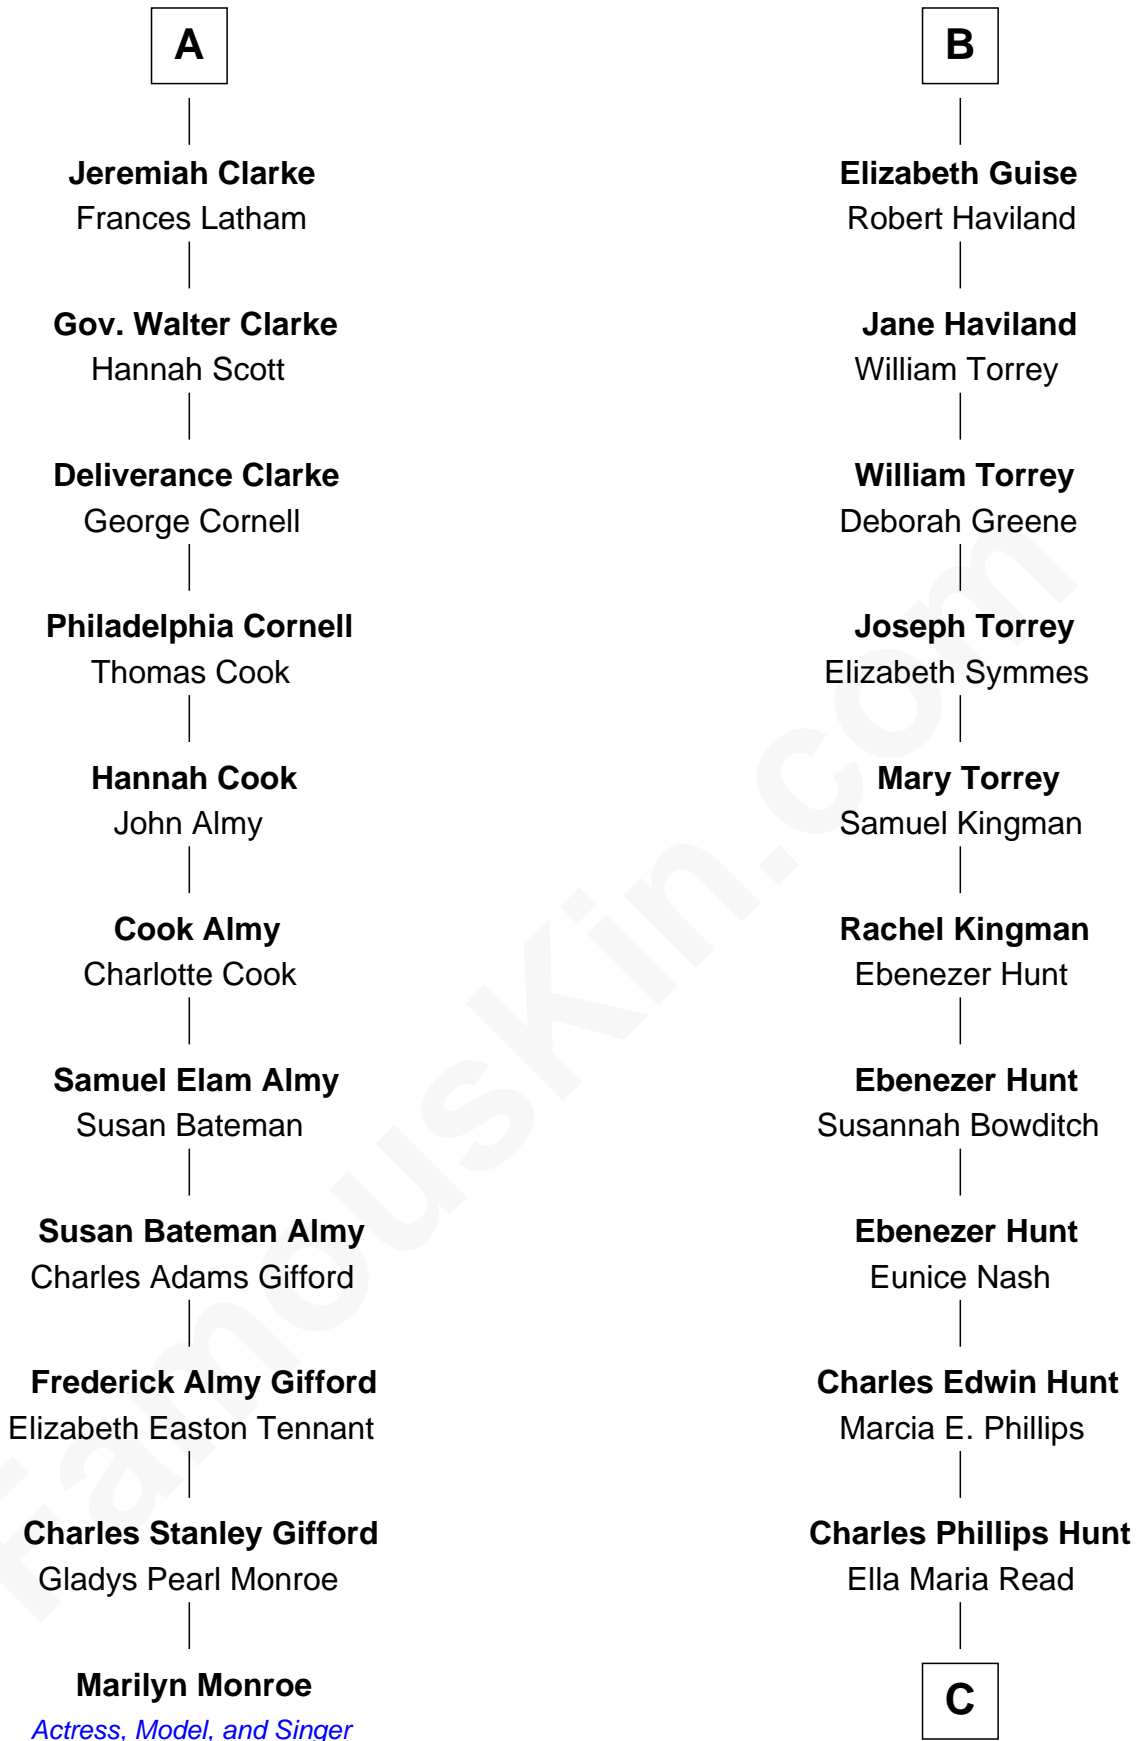

FamousKin.com Relationship Chart of

Marilyn Monroe

Actress, Model, and Singer

17th cousin 2 times removed of

Linda Hunt

TV and Movie Actress

Sir Henry de Ferrers

Joan de Poynings

Tacy Grey

William Guise

Mary Rotsey

John Guise

Jane Pauncefoot

B

C

Charles Edwin Hunt
Louise Phipps Davy