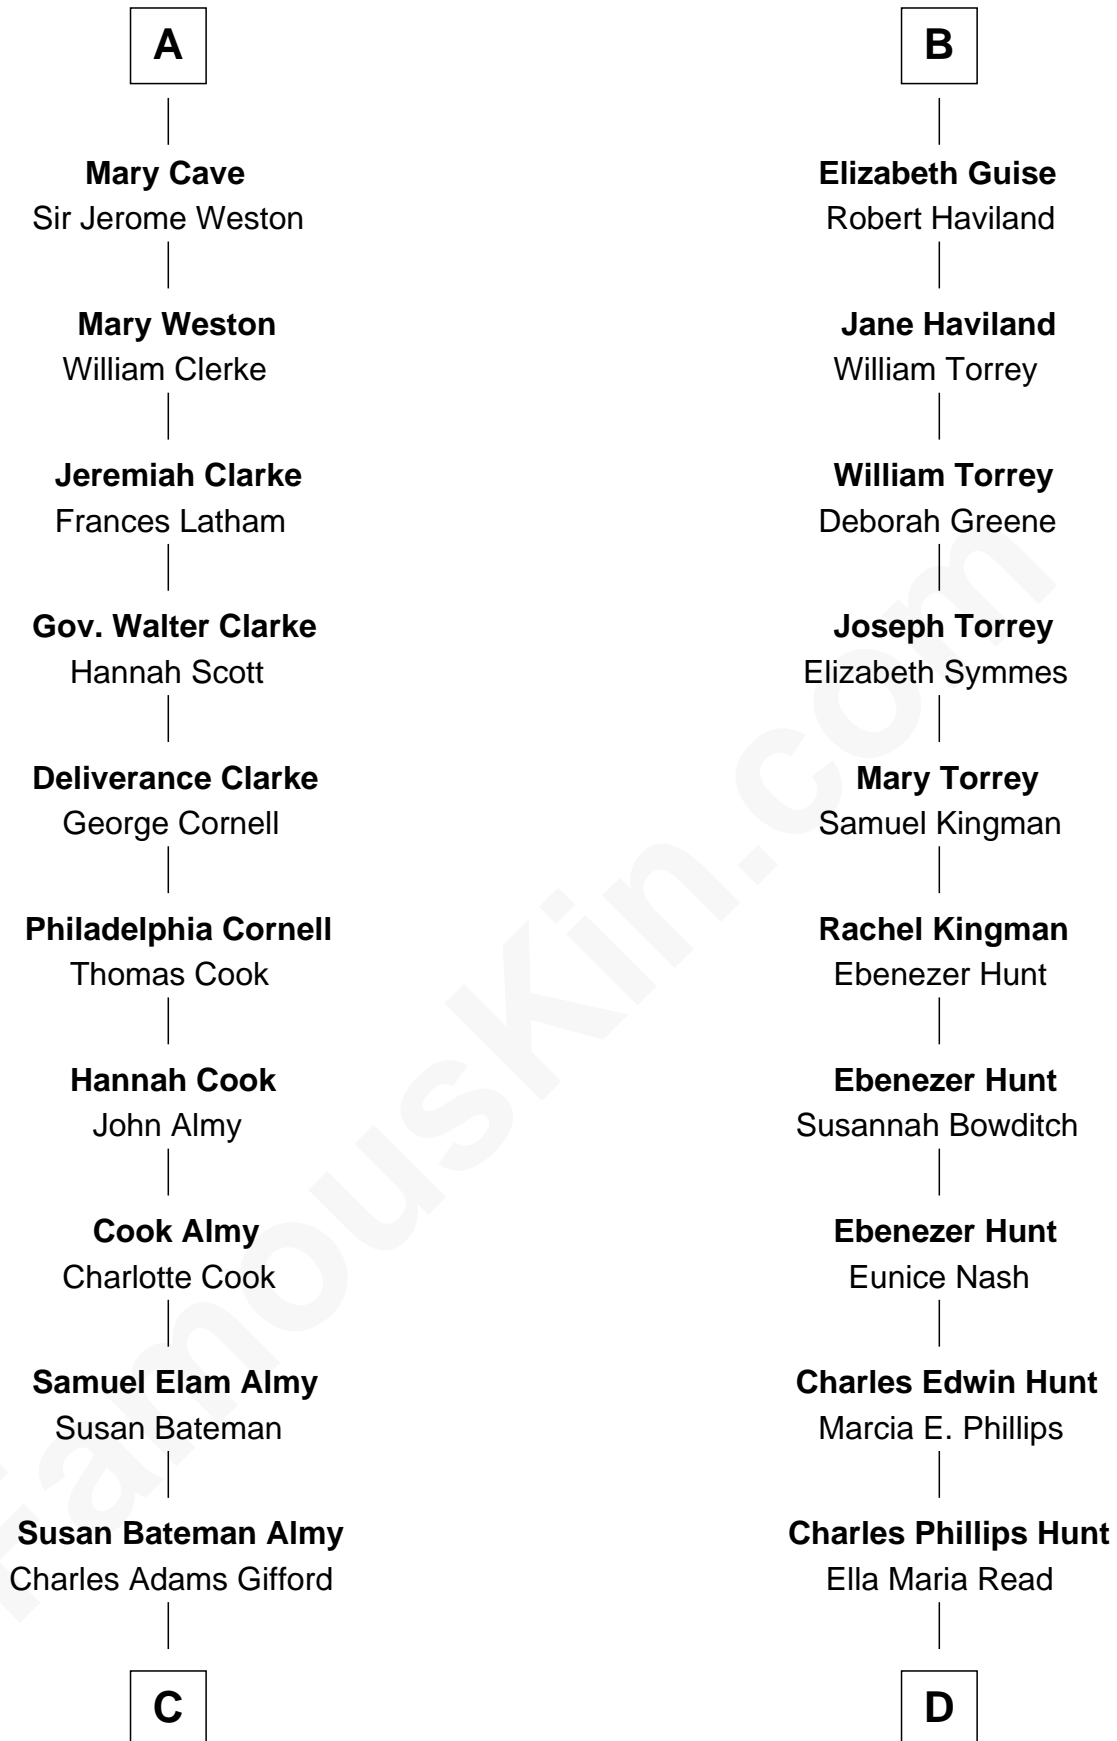

FamousKin.com Relationship Chart of

Marilyn Monroe

Actress, Model, and Singer

19th cousin of

Linda Hunt

TV and Movie Actress

Sir Reynold de Grey

Eleanor le Strange

C

Frederick Almy Gifford
Elizabeth Easton Tennant

Charles Stanley Gifford
Gladys Pearl Monroe

Marilyn Monroe
Actress, Model, and Singer

D

Charles Edwin Hunt
Louise Phipps Davy

Raymond Davy Hunt
Elsie R. Doying