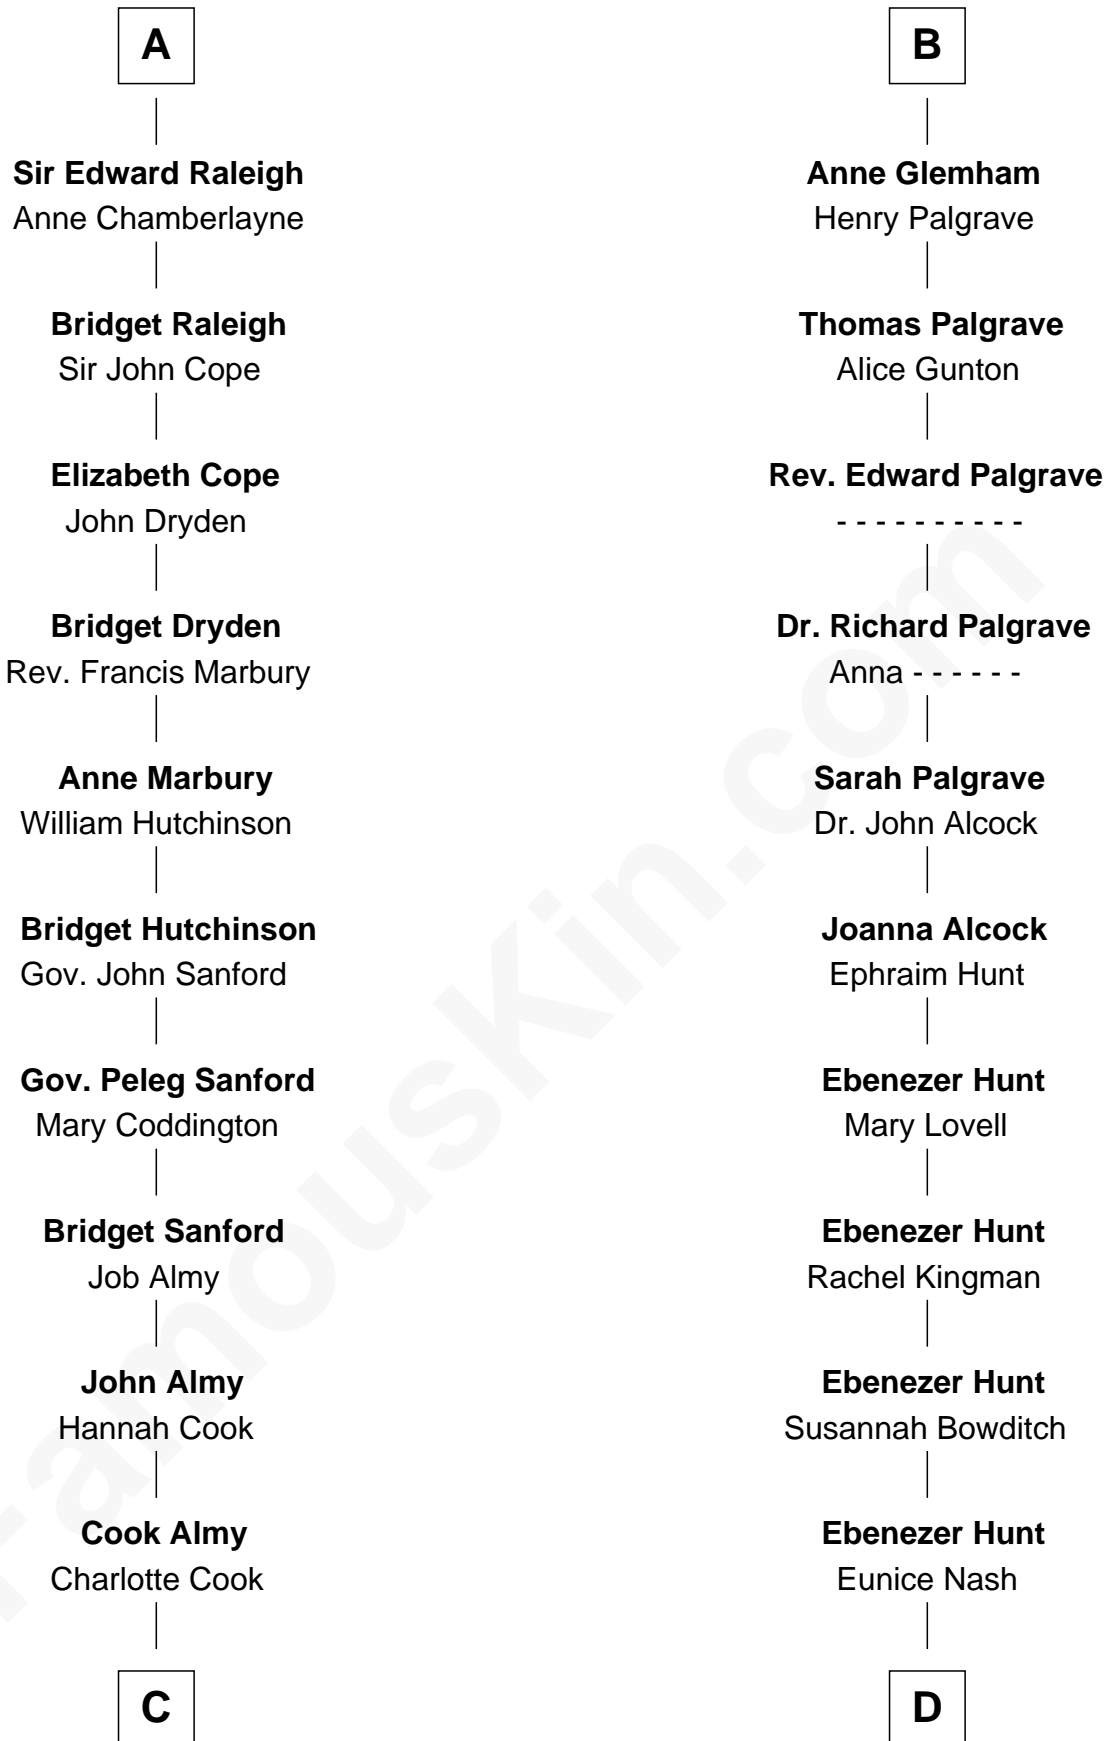

FamousKin.com Relationship Chart of

Marilyn Monroe

Actress, Model, and Singer

21st cousin of

Linda Hunt

TV and Movie Actress

Isabella de Beauchamp

with husband
Sir Hugh le Despencer

Sir William Brandon

Sir Edward Raleigh

Margaret Verney

Eleanor Brandon

John Glemham

A

B

C

Samuel Elam Almy

Susan Bateman

Susan Bateman Almy

Charles Adams Gifford

Frederick Almy Gifford

Elizabeth Easton Tennant

Charles Stanley Gifford

Gladys Pearl Monroe