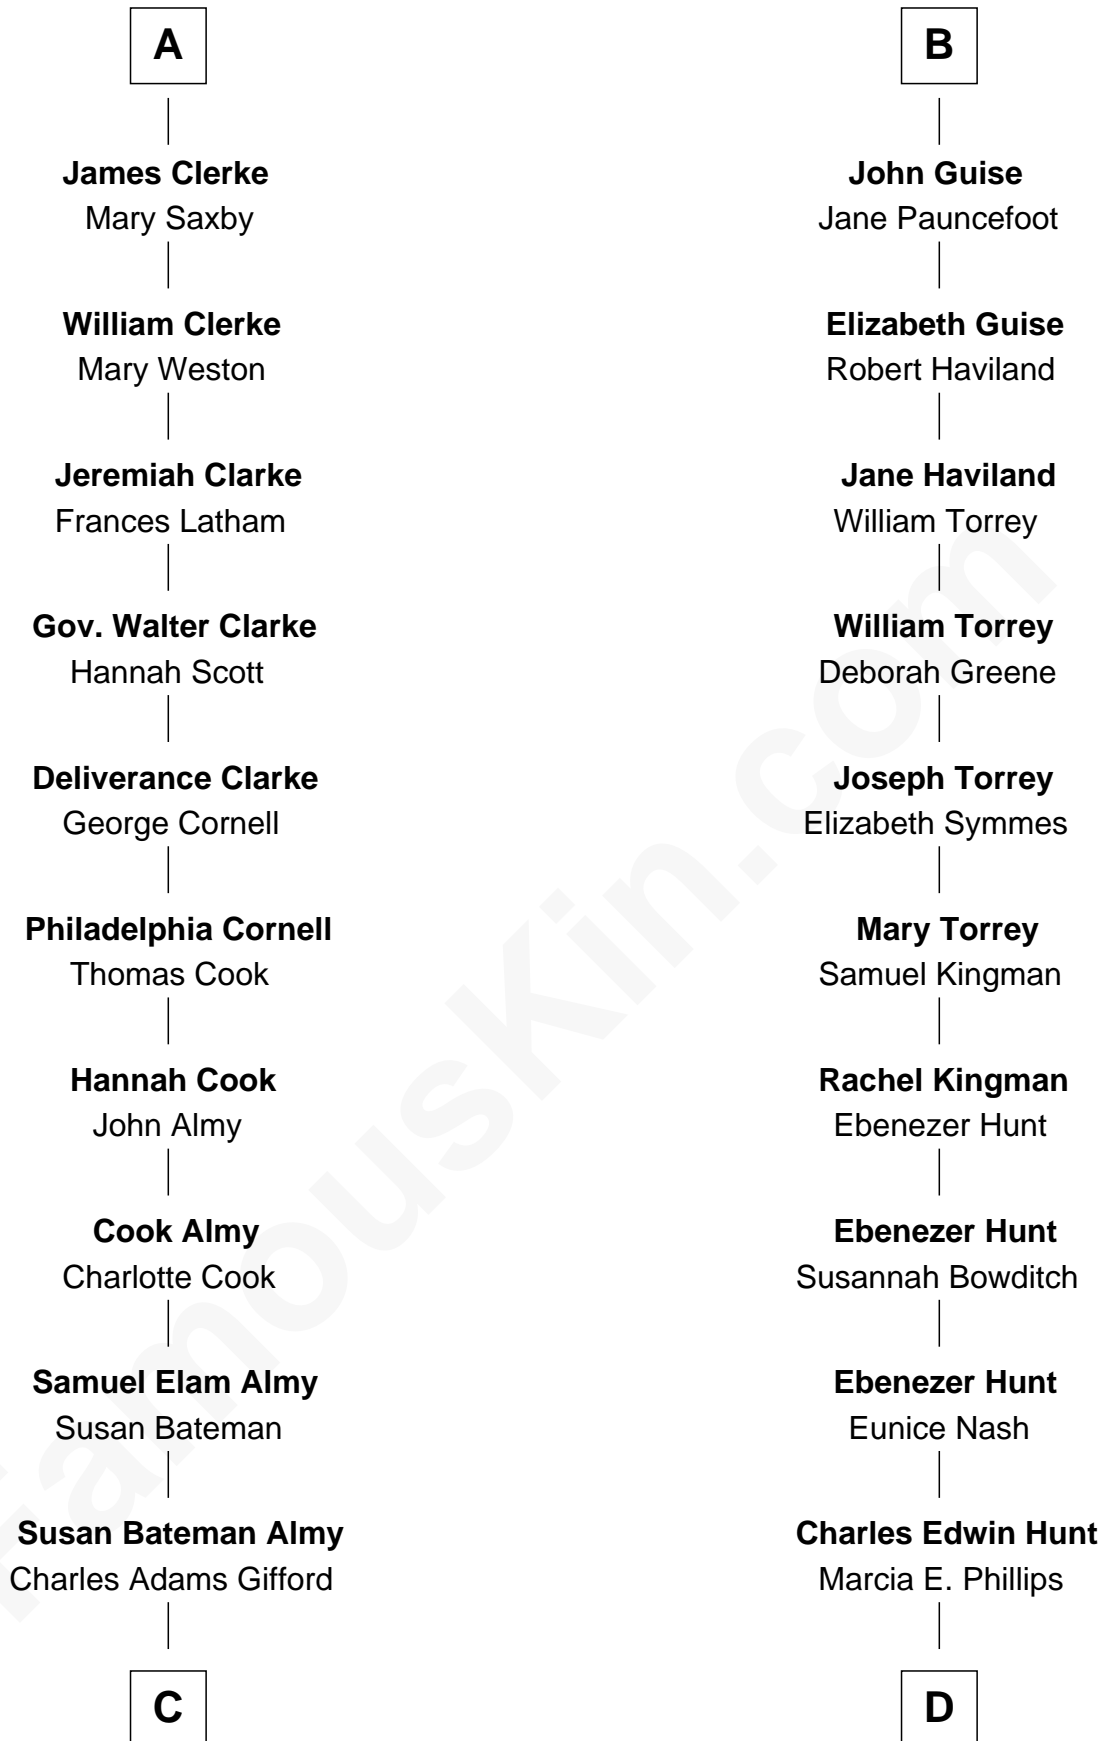

# FamousKin.com Relationship Chart of

**Marilyn Monroe**

*Actress, Model, and Singer*

19th cousin 1 time removed of

**Linda Hunt**

*TV and Movie Actress*

**Sir William de Ros**  
Margery de Badlesmere

**C**

**Frederick Almy Gifford**  
Elizabeth Easton Tennant

**Charles Stanley Gifford**  
Gladys Pearl Monroe

**Marilyn Monroe**  
*Actress, Model, and Singer*

**D**

**Charles Phillips Hunt**  
Ella Maria Read

**Charles Edwin Hunt**  
Louise Phipps Davy