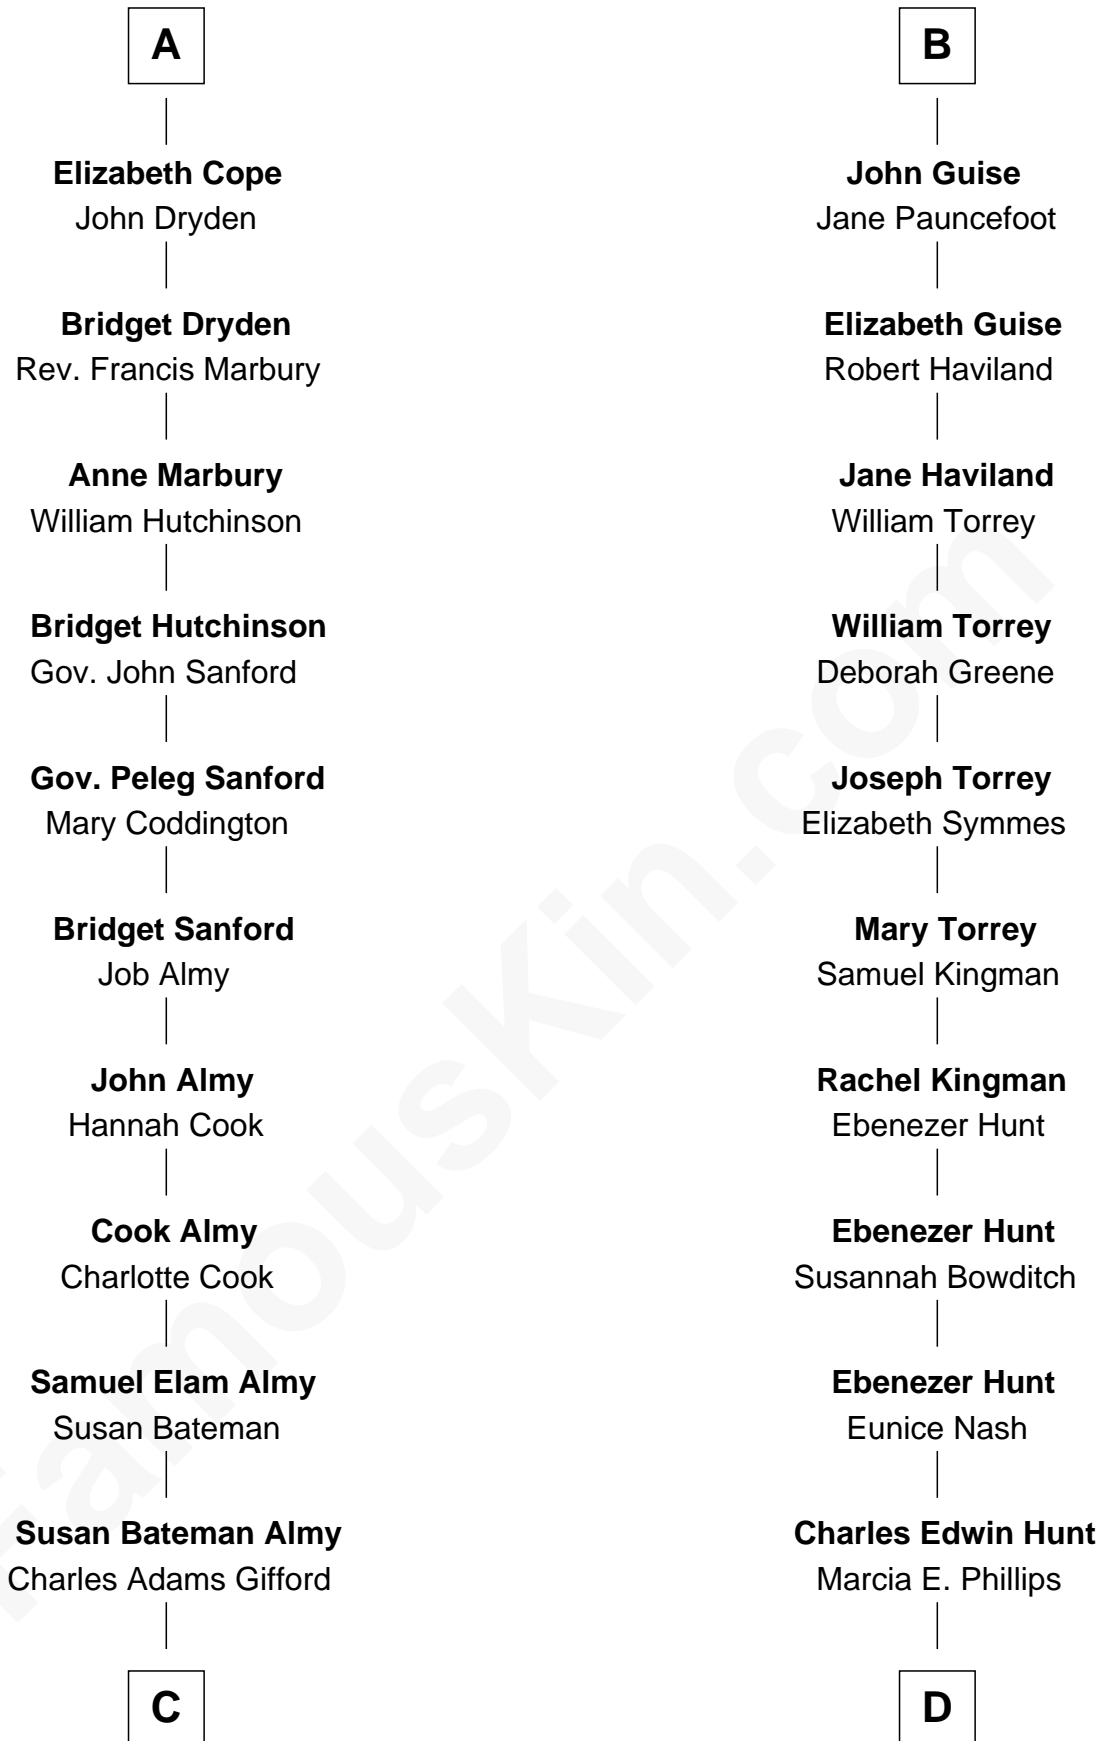

FamousKin.com Relationship Chart of

Marilyn Monroe

Actress, Model, and Singer

19th cousin 1 time removed of

Linda Hunt

TV and Movie Actress

Margaret de Audley

Ralph de Stafford

Thomas de Ros

Margaret de Ros

Sir Reynold Grey

Sir John Grey

Constance de Holand

Sir Edmund Grey

Katherine Percy

Anne Grey

Sir John Grey

Probable

Tacy Grey

John Guise

William Guise

Mary Rotsey

B

C

Frederick Almy Gifford
Elizabeth Easton Tennant

Charles Stanley Gifford
Gladys Pearl Monroe

Marilyn Monroe
Actress, Model, and Singer

D

Charles Phillips Hunt
Ella Maria Read

Charles Edwin Hunt
Louise Phipps Davy