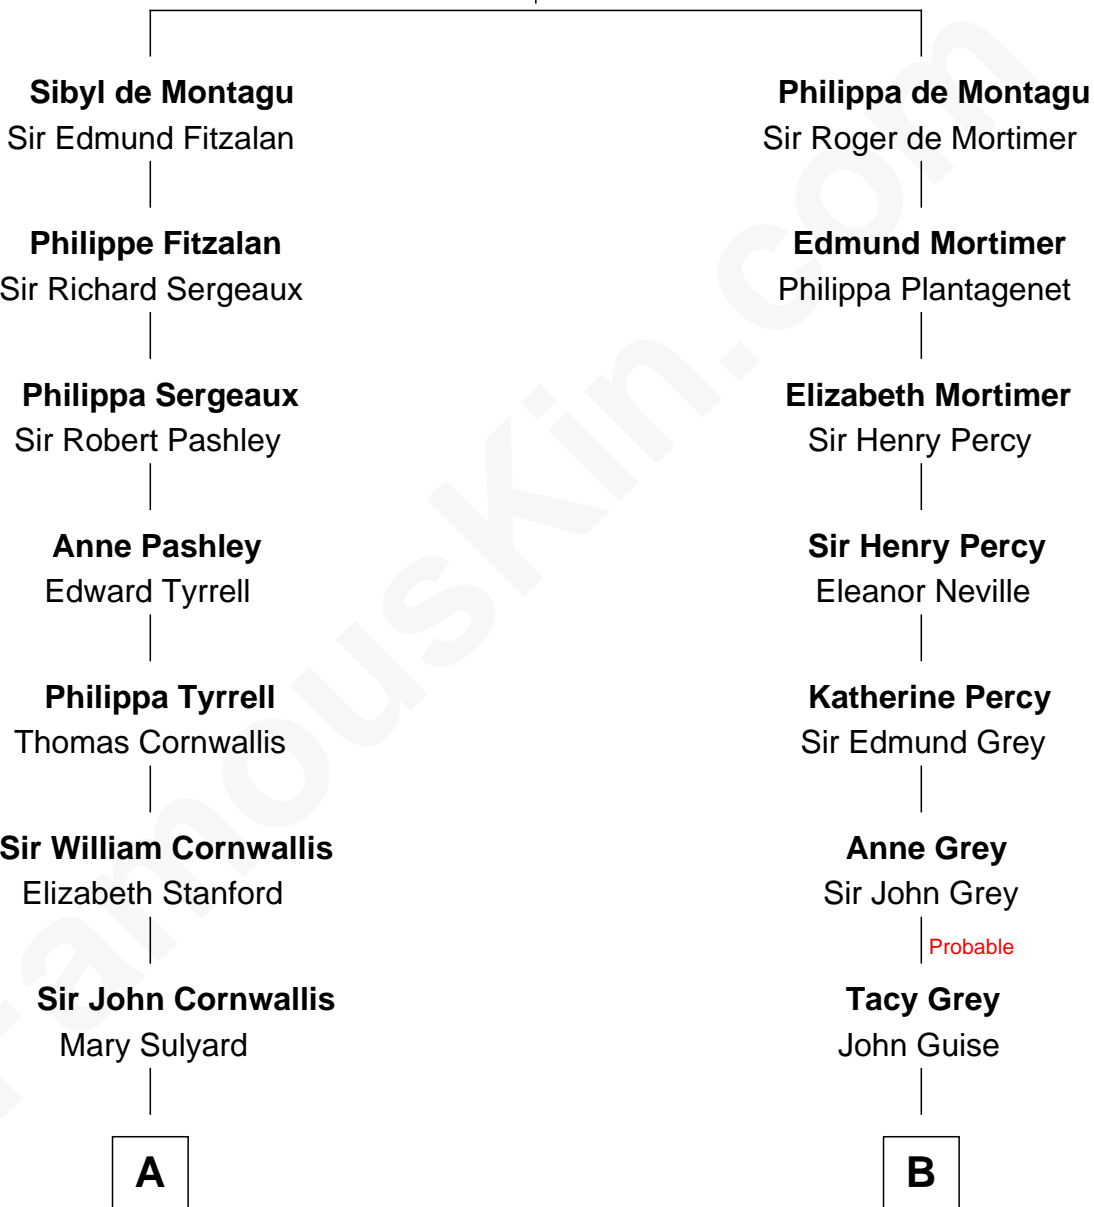

## Relationship Chart of

### Marilyn Monroe

*Actress, Model, and Singer*

20th cousin 1 time removed of

### Linda Hunt

*TV and Movie Actress*

**William de Montagu**  
Katherine de Grandison

**C**

**Elizabeth Cutting Easton**  
William Congdon Tennant

**Elizabeth Easton Tennant**  
Frederick Almy Gifford

**Charles Stanley Gifford**  
Gladys Pearl Monroe