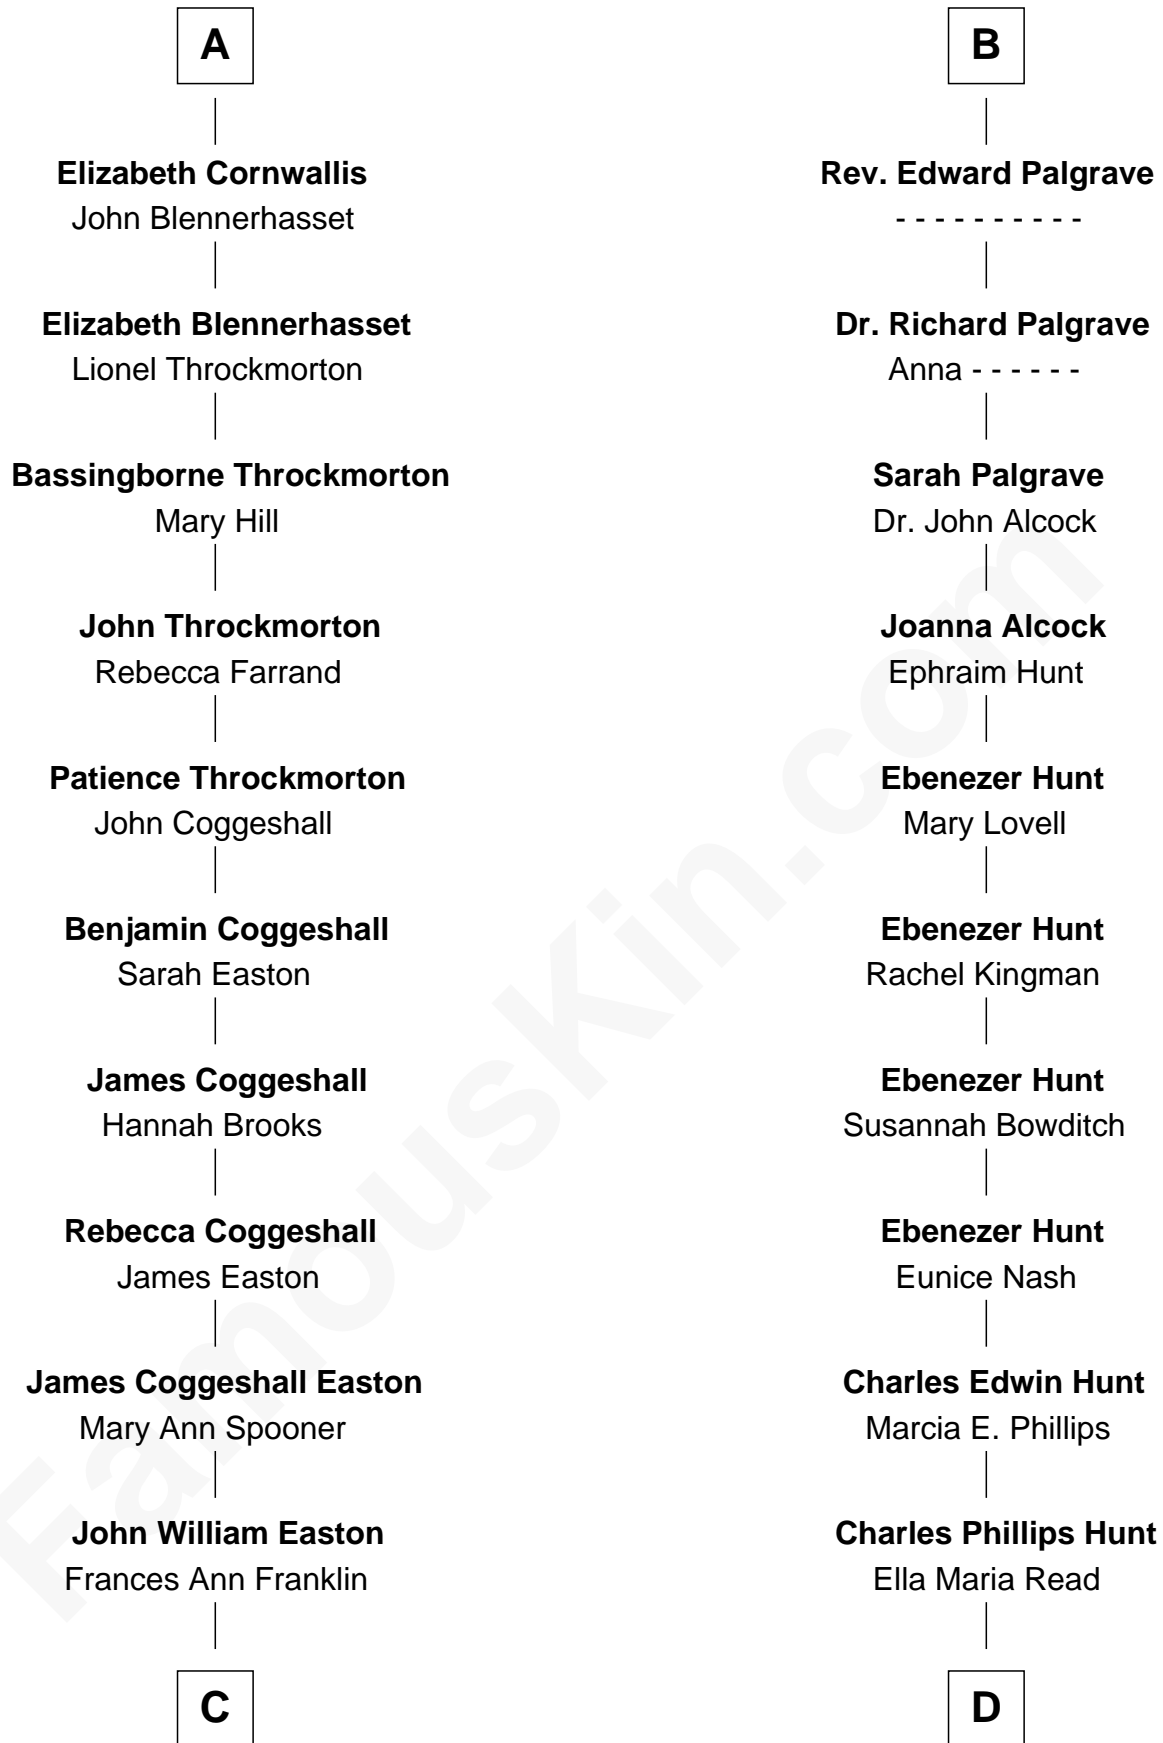

# FamousKin.com Relationship Chart of

**Marilyn Monroe**

*Actress, Model, and Singer*

19th cousin 1 time removed of

**Linda Hunt**

*TV and Movie Actress*

**C**

**Elizabeth Cutting Easton**  
William Congdon Tennant

**Elizabeth Easton Tennant**  
Frederick Almy Gifford

**Charles Stanley Gifford**  
Gladys Pearl Monroe

**Marilyn Monroe**  
*Actress, Model, and Singer*

**D**

**Charles Edwin Hunt**  
Louise Phipps Davy

**Raymond Davy Hunt**  
Elsie R. Doying