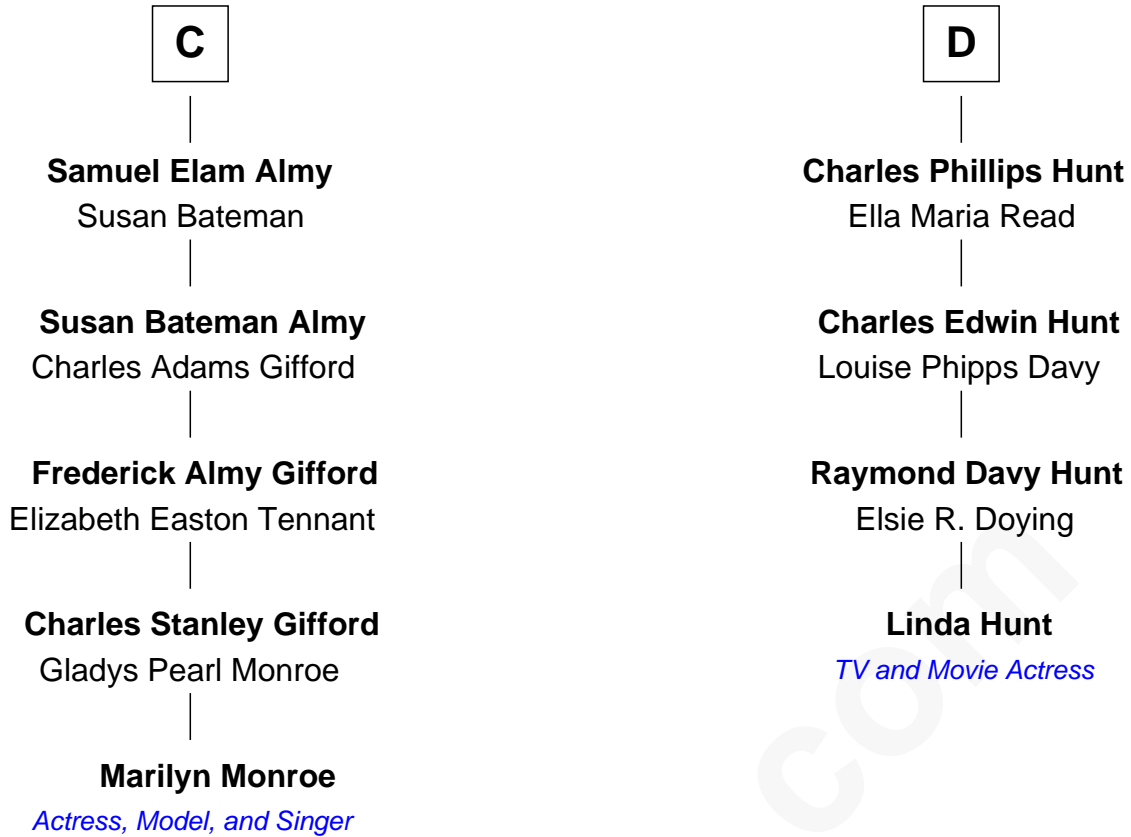

FamousKin.com Relationship Chart of

Marilyn Monroe

Actress, Model, and Singer

20th cousin 1 time removed of

Linda Hunt

TV and Movie Actress

Humphrey de Bohun

Elizabeth Plantagenet

Eleanor de Bohun

Sir James le Boteler

Pernel le Boteler

Sir Gilbert Talbot

Sir Richard Talbot

Ankaret le Strange

Mary Talbot

Sir Thomas Greene

Elizabeth de Badlesmere

Elizabeth de Bohun

Sir Richard Fitzalan

Elizabeth Fitzalan

Sir Robert Goushill

Elizabeth Goushill

Sir Robert Wingfield

Elizabeth Wingfield

Sir William Brandon

Eleanor Brandon

John Glemham

Anne Glemham

Henry Palgrave

B

Linda Hunt photo by [RedCarpetReport](#) (CC BY-SA 2.0)