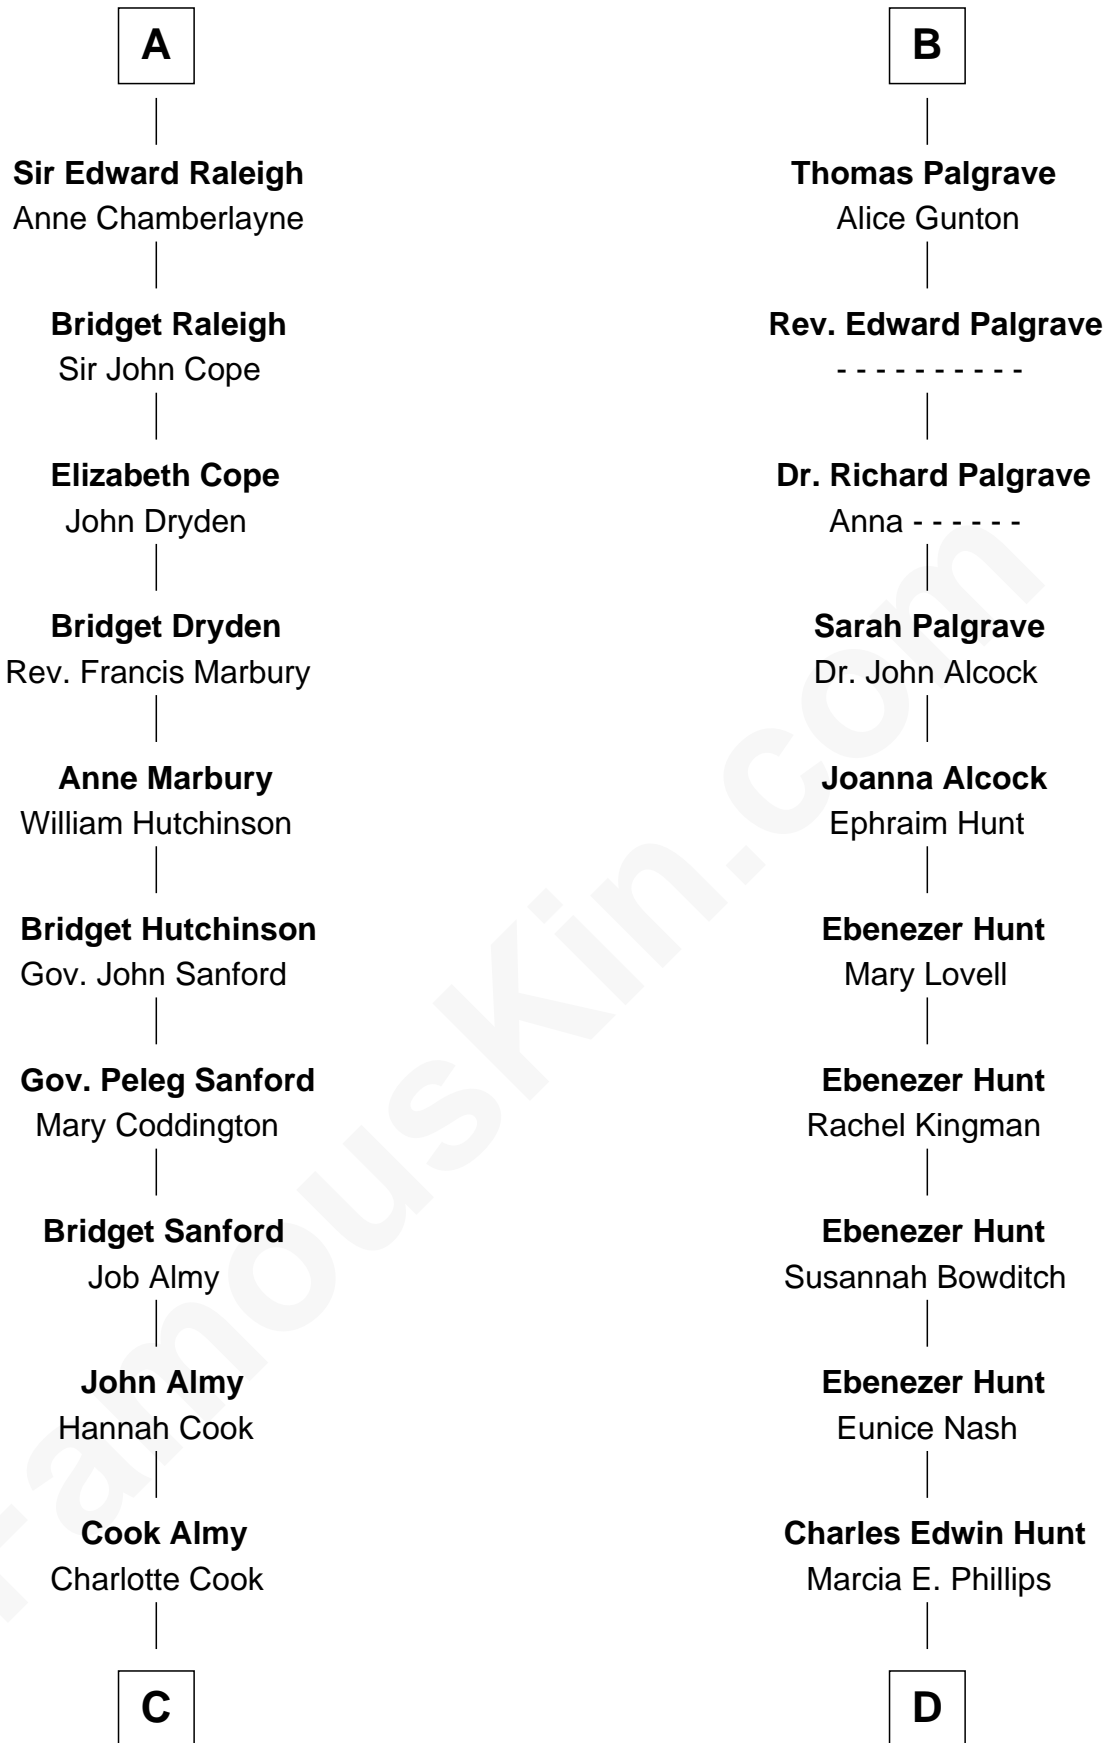

FamousKin.com Relationship Chart of

Marilyn Monroe

Actress, Model, and Singer

20th cousin 1 time removed of

Linda Hunt

TV and Movie Actress

Humphrey de Bohun

Elizabeth Plantagenet

Eleanor de Bohun

Sir James le Boteler

Pernel le Boteler

Sir Gilbert Talbot

Sir Richard Talbot

Ankaret le Strange

Mary Talbot

Sir Thomas Greene

Elizabeth de Badlesmere

Elizabeth de Bohun

Sir Richard Fitzalan

Elizabeth Fitzalan

Sir Robert Goushill

Elizabeth Goushill

Sir Robert Wingfield

Elizabeth Wingfield

Sir William Brandon

Eleanor Brandon

John Glemham

Anne Glemham

Henry Palgrave

B

Linda Hunt photo by [RedCarpetReport](#) (CC BY-SA 2.0)