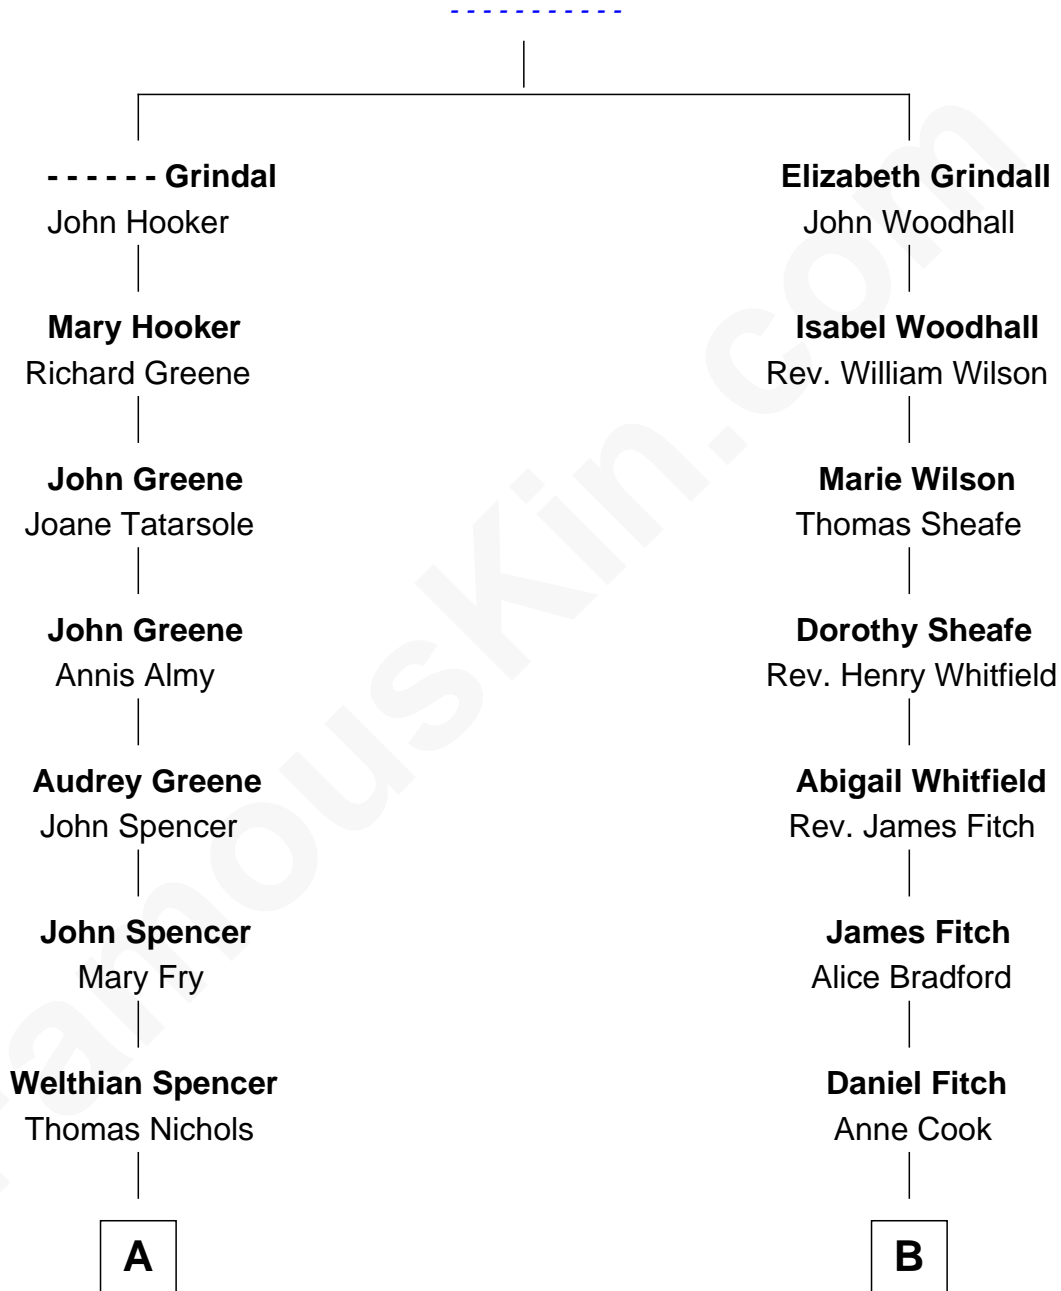

FamousKin.com Relationship Chart of

Marilyn Monroe

Actress, Model, and Singer

13th cousin 1 time removed of

Annie Proulx

Novelist and Short Story Writer

William Grindall

A

Susannah Nichols

Hector Bateman

William Bateman

Susanna Spencer

Susan Bateman

Samuel Elam Almy

Susan Bateman Almy

Charles Adams Gifford

Frederick Almy Gifford

Elizabeth Easton Tennant

Charles Stanley Gifford

Gladys Pearl Monroe

Marilyn Monroe

Actress, Model, and Singer

B

William Fitch