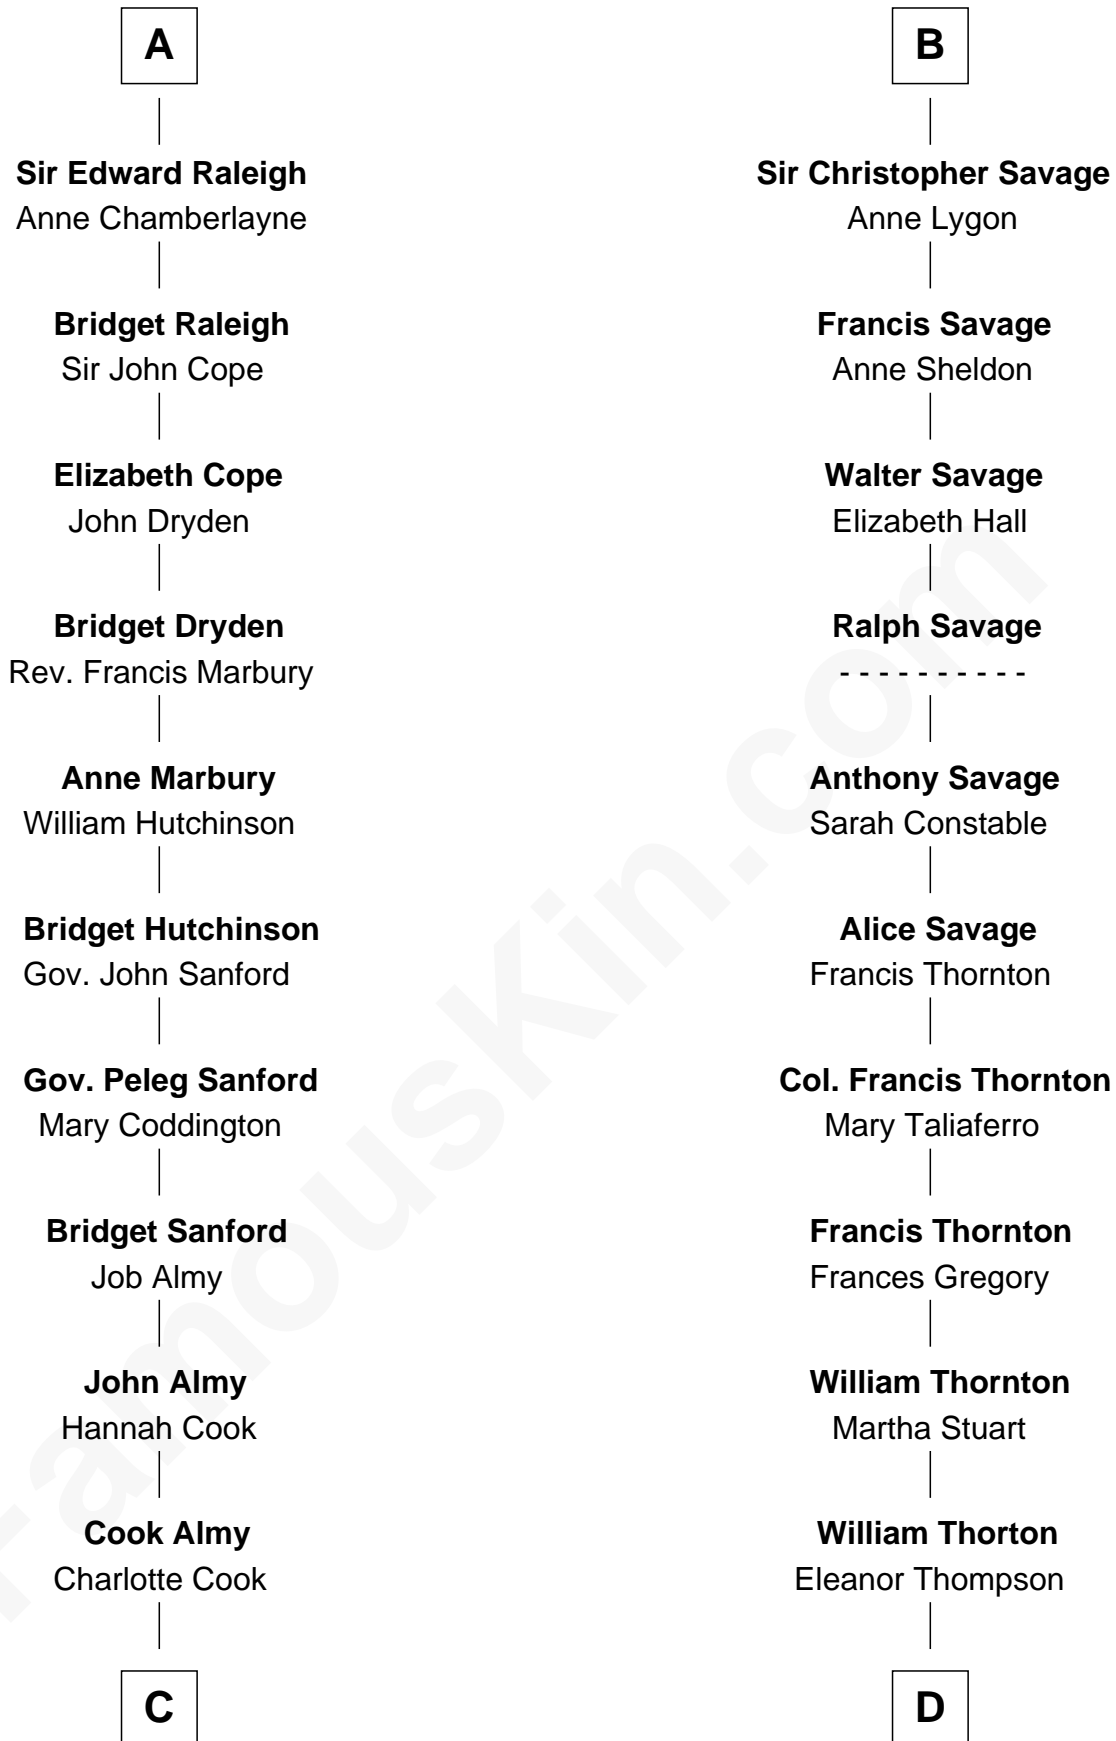

FamousKin.com

Relationship Chart of

Marilyn Monroe

Actress, Model, and Singer

20th cousin 1 time removed of

General George S. Patton

U.S. Army - World War II

Richard Fitzalan

Edmund Fitzalan

Alice de Warenne

Richard Fitzalan

Eleanor Plantagenet

Sir Richard Fitzalan

Elizabeth de Bohun

Elizabeth Fitzalan

Sir Robert Goushill

Joan Goushill

Sir Thomas Stanley

Katherine Stanley

Sir John Savage

Sir Christopher Savage

Anne Stanley

B

C

Samuel Elam Almy

Susan Bateman

Susan Bateman Almy

Charles Adams Gifford

Frederick Almy Gifford

Elizabeth Easton Tennant

Charles Stanley Gifford

Gladys Pearl Monroe