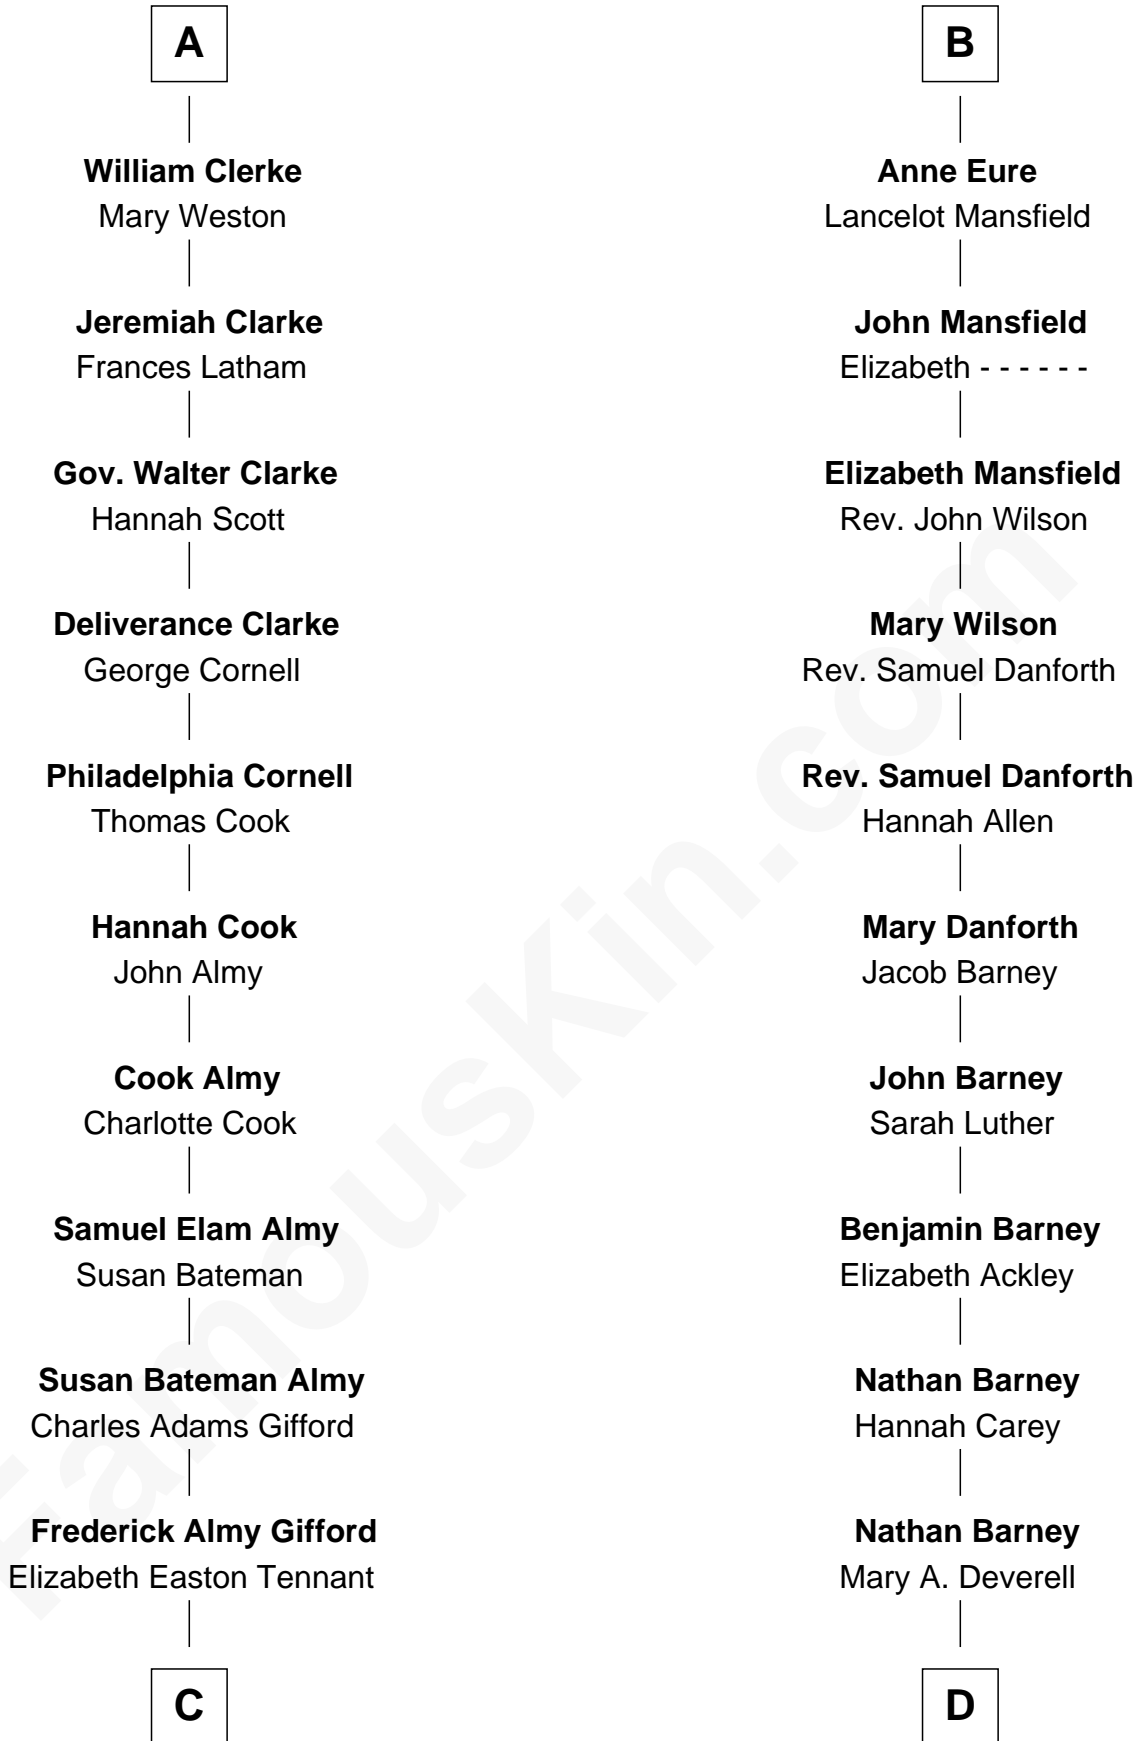

# FamousKin.com Relationship Chart of

**Marilyn Monroe**

*Actress, Model, and Singer*

18th cousin 1 time removed of

**Elizabeth Montgomery**

*TV Actress - "Bewitched"*

**John de Welles**

Maud de Roos

Eleanor de Mowbray

**Eudo de Welles**

Maud de Greystoke

**Sir Lionel de Welles**

Joan de Waterton

**Cecily de Welles**

Sir Robert Willoughby

**Sir Christopher Willoughby**

Margaret Jenney

**Elizabeth Willoughby**

Sir William Eure

**Sir Ralph Eure**

Margery Bowes

**B**

**C**

**Charles Stanley Gifford**

Gladys Pearl Monroe

**Marilyn Monroe**

*Actress, Model, and Singer*

**D**

**Mary Weed Barney**

Henry Montgomery

**Henry Montgomery**

Elizabeth Bryan Allen