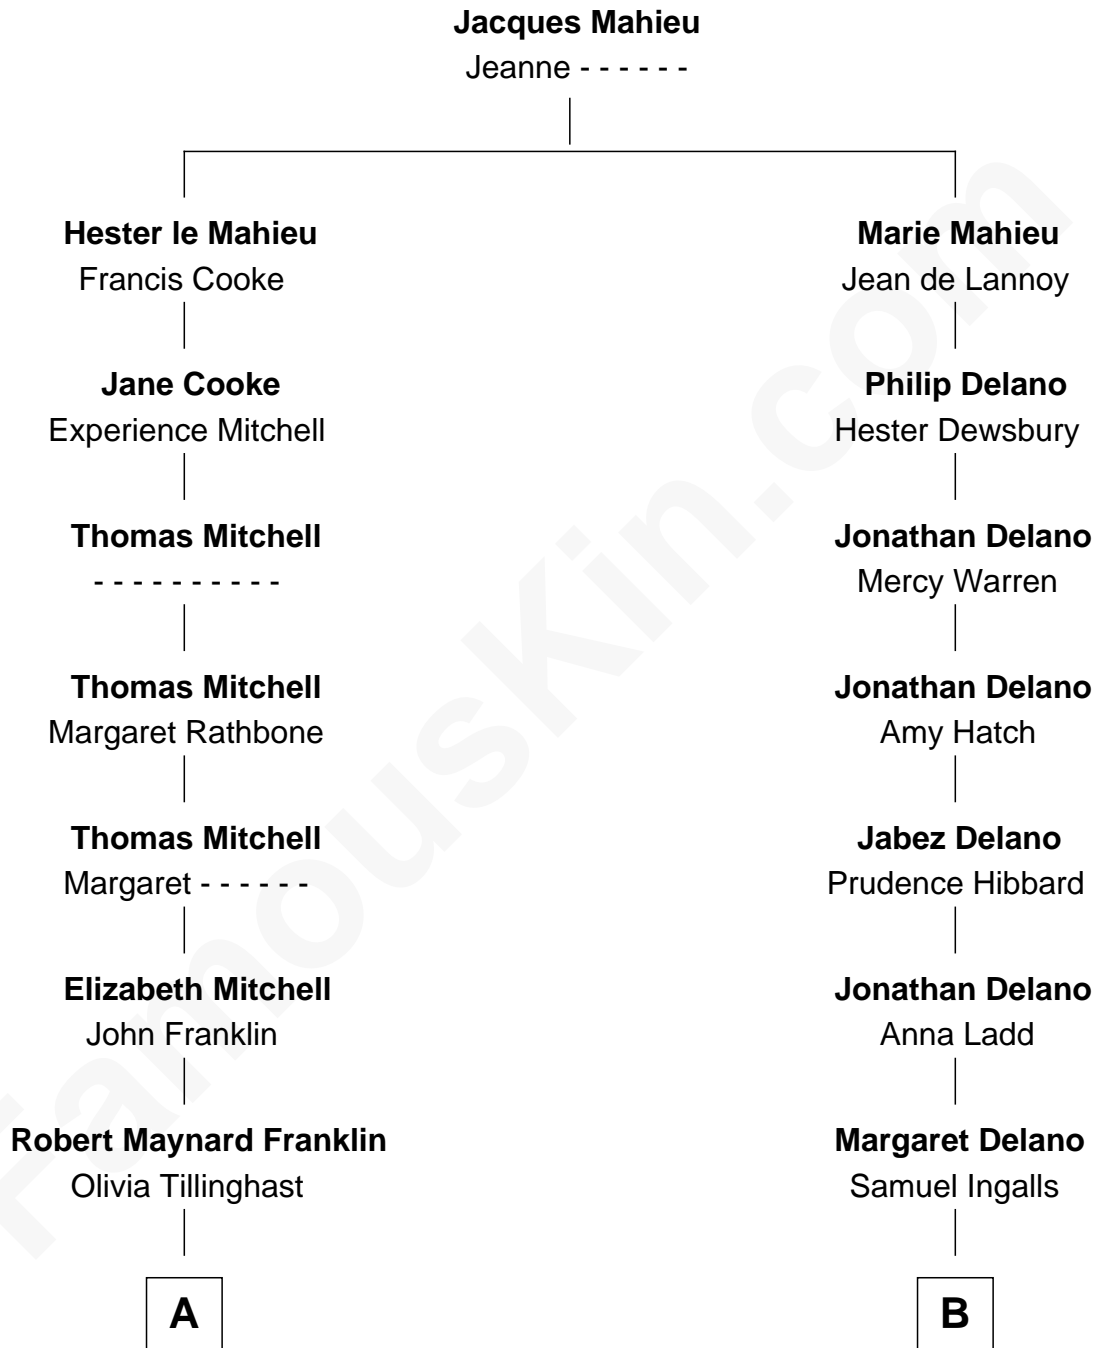

## Relationship Chart of

### Marilyn Monroe

Actress, Model, and Singer

9th cousin 2 times removed of

### Laura Ingalls-Wilder

Author of *Little House on the Prairie*

**A**

**Frances Ann Franklin**

John William Easton

**Elizabeth Cutting Easton**

William Congdon Tennant

**Elizabeth Easton Tennant**

Frederick Almy Gifford

**Charles Stanley Gifford**

Gladys Pearl Monroe

**Marilyn Monroe**

*Actress, Model, and Singer*

**B**

**Lansford Whiting Ingalls**

Laura Louisa Colby