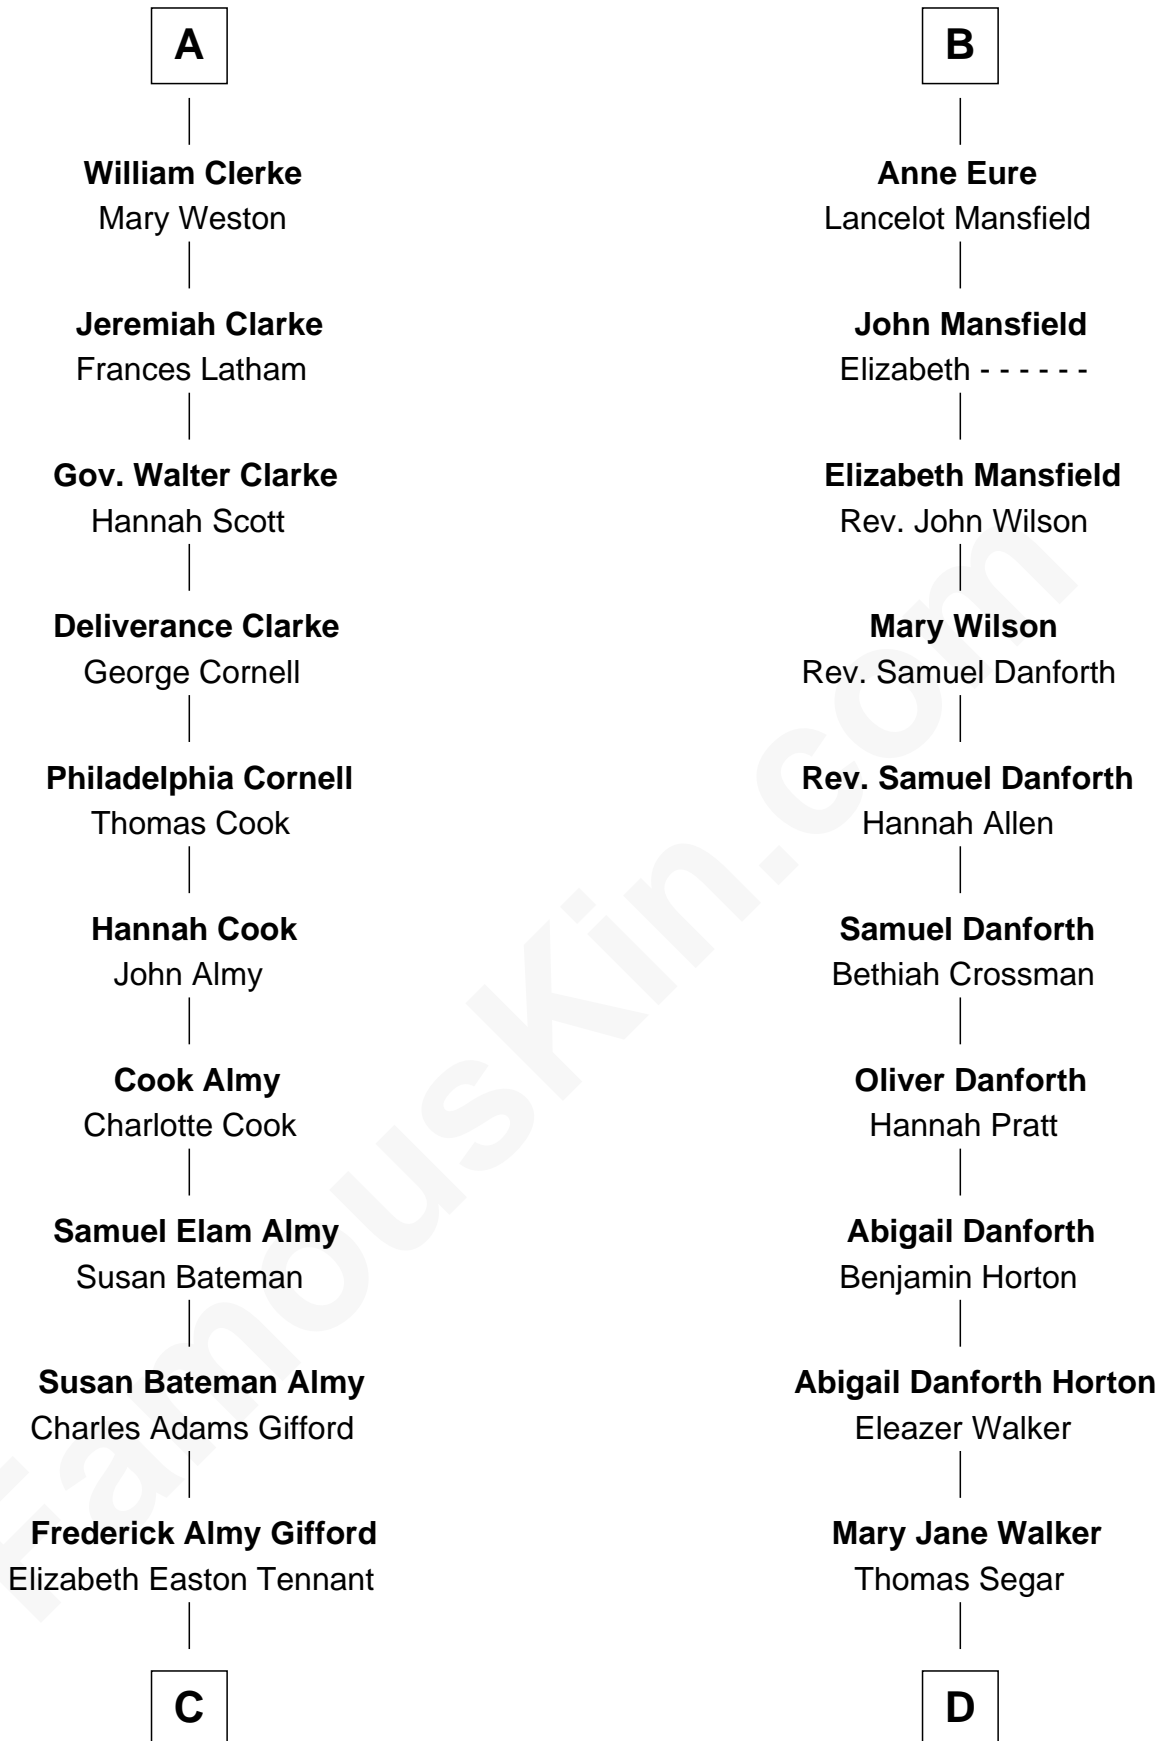

FamousKin.com Relationship Chart of

Marilyn Monroe

Actress, Model, and Singer

18th cousin of

E. C. Segar

Cartoonist (Popeye creator)

John de Welles

Maud de Roos

Eleanor de Mowbray

Eudo de Welles

Maud de Greystoke

Sir Lionel de Welles

Joan de Waterton

Cecily de Welles

Sir Robert Willoughby

Sir Christopher Willoughby

Margaret Jenney

Elizabeth Willoughby

Sir William Eure

Sir Ralph Eure

Margery Bowes

B

C

Charles Stanley Gifford

Gladys Pearl Monroe

Marilyn Monroe

Actress, Model, and Singer

D

Amzi Andrews Segar

Erma Irene Crisler

E. C. Segar

Cartoonist