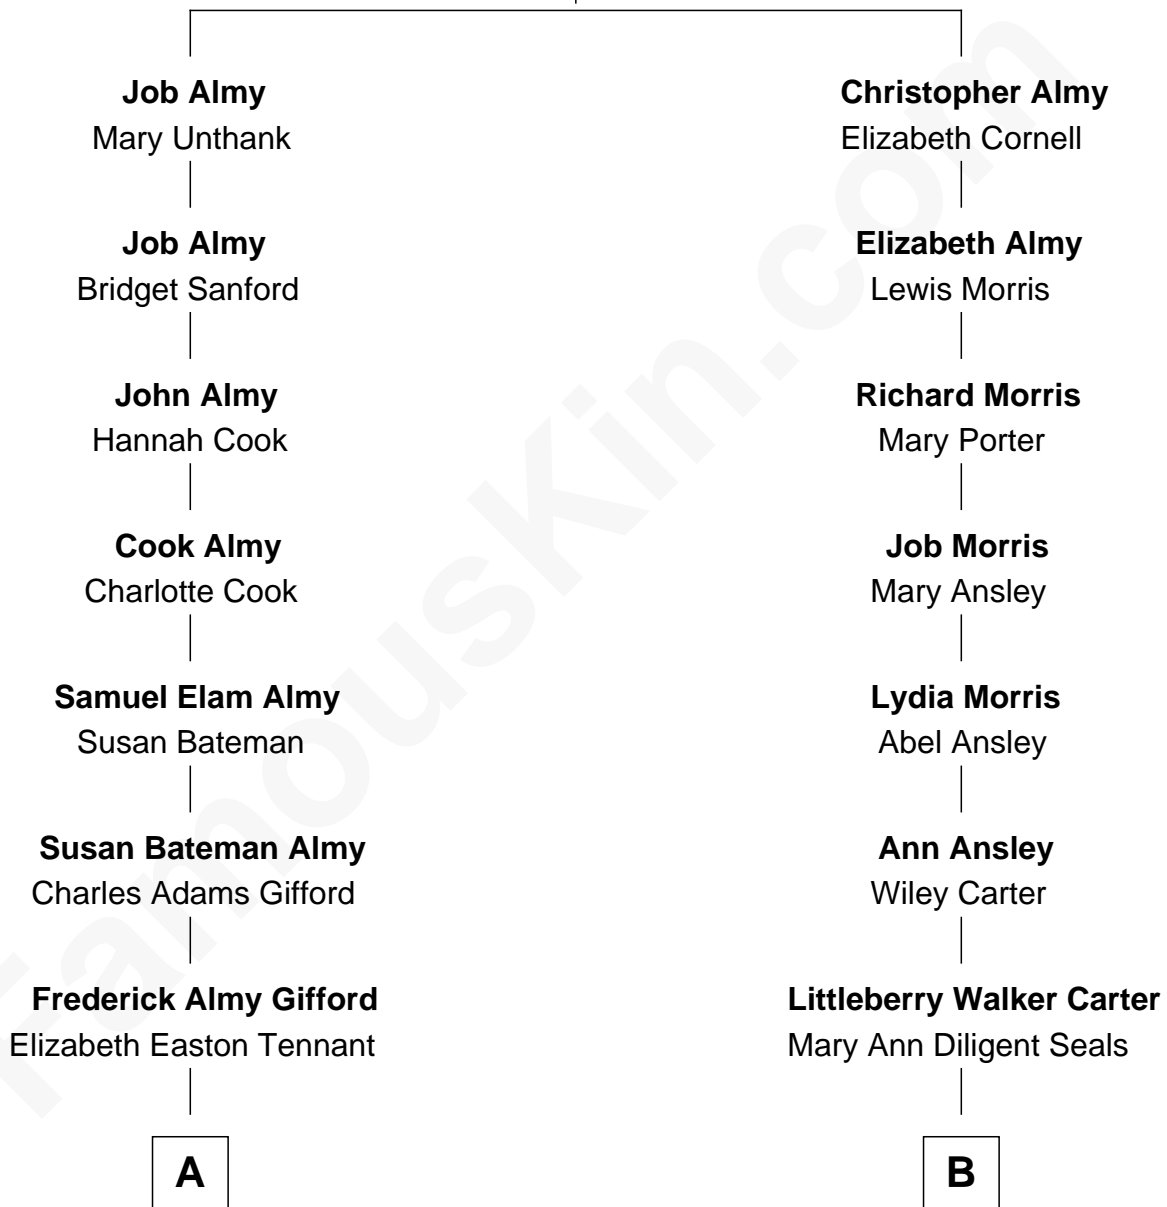

FamousKin.com Relationship Chart of

Marilyn Monroe

Actress, Model, and Singer

8th cousin 1 time removed of

Jimmy Carter

39th U.S. President

William Almy
Audrey Barlow

A

Charles Stanley Gifford

Gladys Pearl Monroe

Marilyn Monroe

Actress, Model, and Singer

B

William Archibald Carter

Nina Pratt

Earl Carter

Lillian Gordy

Jimmy Carter

39th U.S. President

FamousKin.com