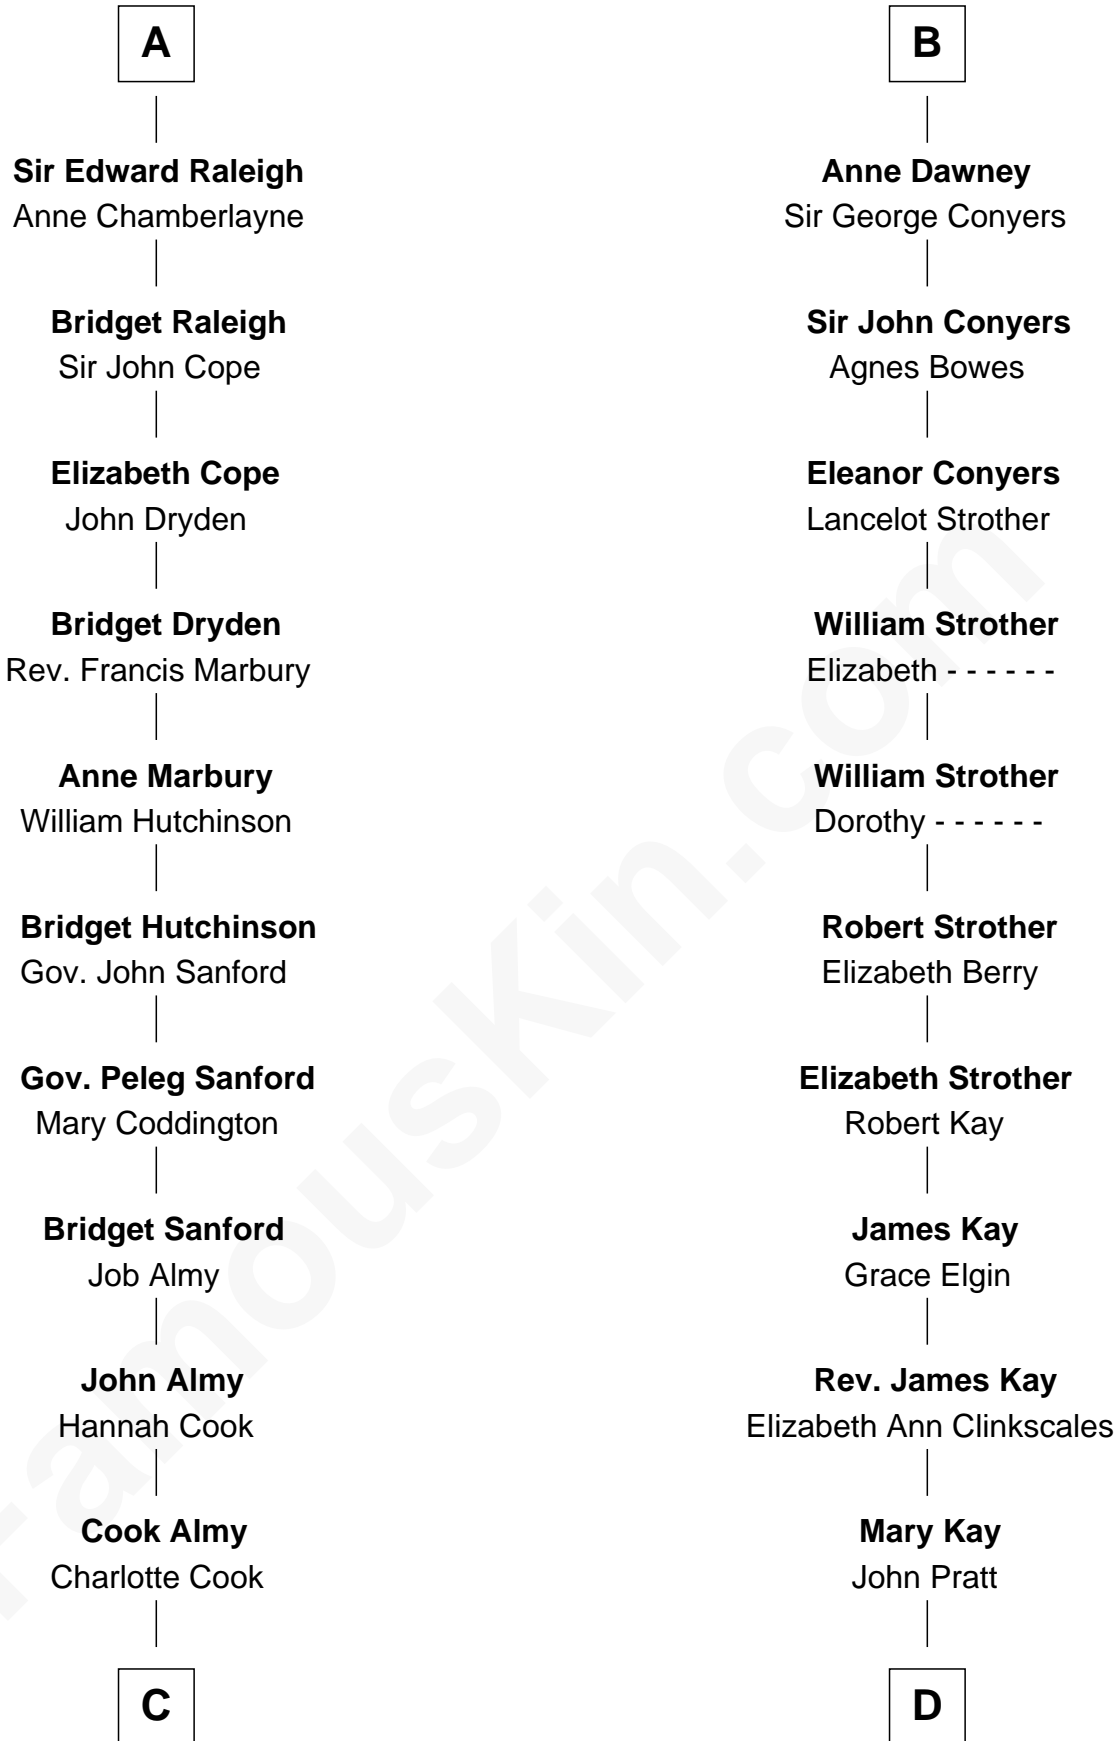

FamousKin.com Relationship Chart of

Marilyn Monroe

Actress, Model, and Singer

20th cousin 1 time removed of

Jimmy Carter

39th U.S. President

Sir Hugh I de Audley

Iseult de Mortimer

C

Samuel Elam Almy

Susan Bateman

Susan Bateman Almy

Charles Adams Gifford

Frederick Almy Gifford

Elizabeth Easton Tennant

Charles Stanley Gifford

Gladys Pearl Monroe

Marilyn Monroe

Actress, Model, and Singer

D

James E. Pratt

Sophonra C. Cowan

Nina Pratt

William Archibald Carter