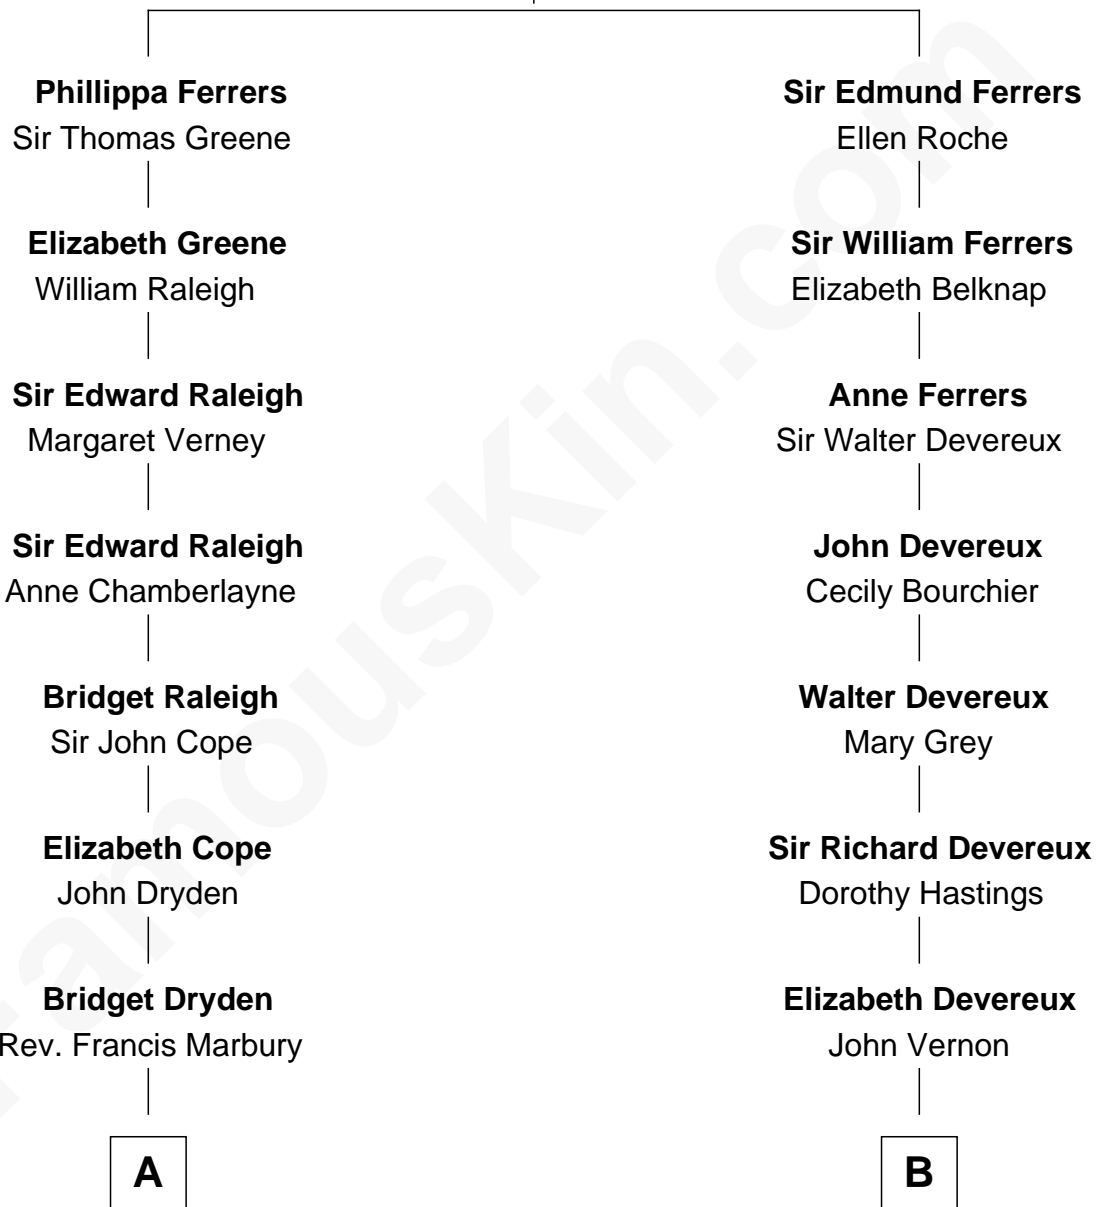

FamousKin.com Relationship Chart of

Marilyn Monroe

Actress, Model, and Singer

17th cousin of

Sir Winston Churchill

Prime Minister of the United Kingdom

Robert de Ferrers
Margaret Despencer

A

Anne Marbury
William Hutchinson

Bridget Hutchinson
Gov. John Sanford

Gov. Peleg Sanford
Mary Coddington

Bridget Sanford
Job Almy

John Almy
Hannah Cook

Cook Almy
Charlotte Cook

Samuel Elam Almy
Susan Bateman

Susan Bateman Almy
Charles Adams Gifford

Frederick Almy Gifford
Elizabeth Easton Tennant

Charles Stanley Gifford
Gladys Pearl Monroe

Marilyn Monroe
Actress, Model, and Singer

B

Elizabeth Vernon
Henry Wriothesley