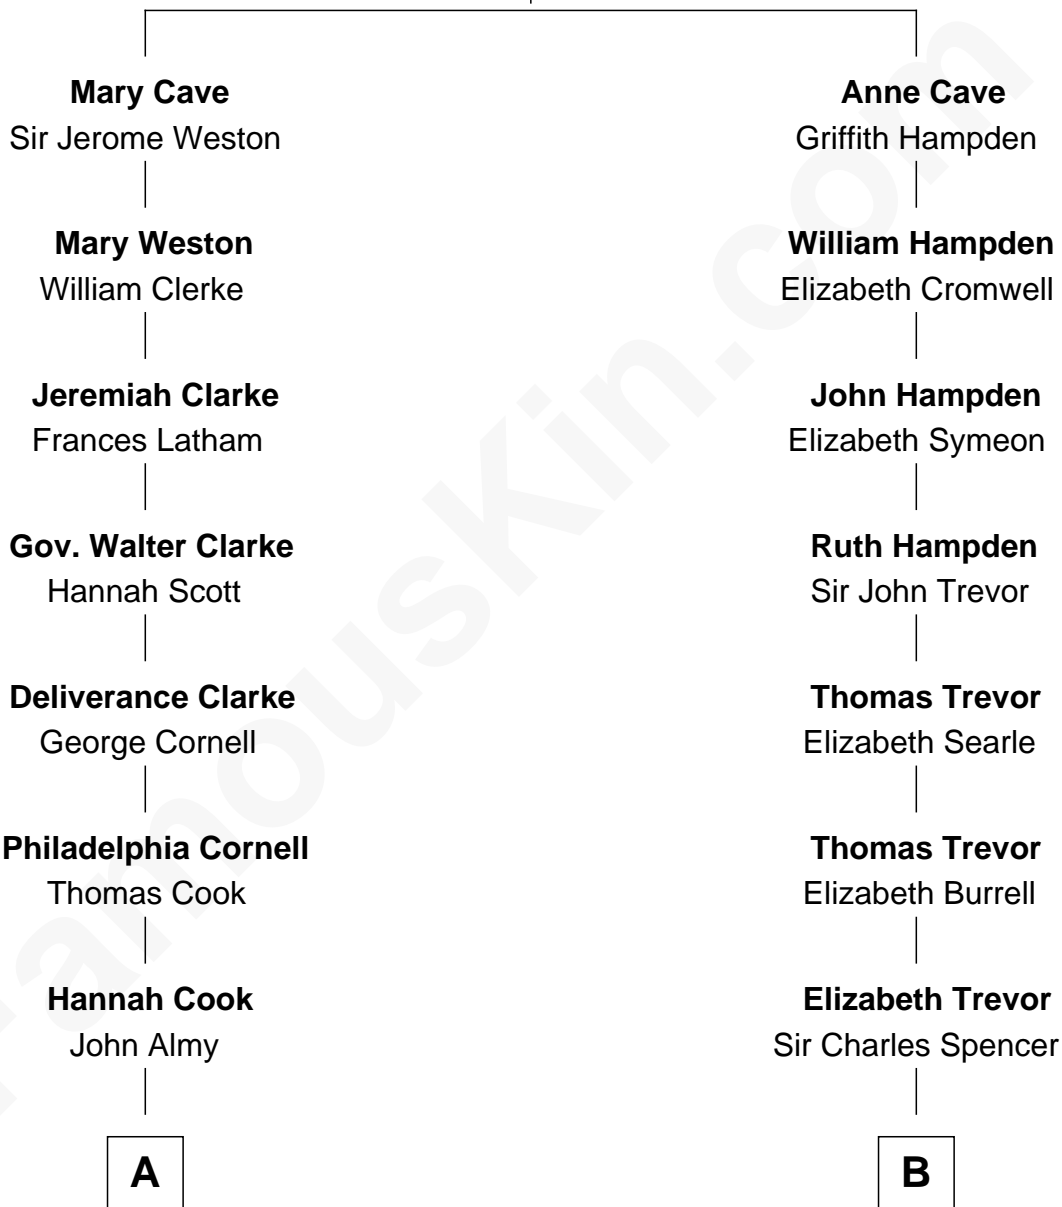

FamousKin.com Relationship Chart of

Marilyn Monroe

Actress, Model, and Singer

12th cousin of

Sir Winston Churchill

Prime Minister of the United Kingdom

Anthony Cave

Elizabeth Lovett

A

Cook Almy
Charlotte Cook

Samuel Elam Almy
Susan Bateman

Susan Bateman Almy
Charles Adams Gifford

Frederick Almy Gifford
Elizabeth Easton Tennant

Charles Stanley Gifford
Gladys Pearl Monroe

Marilyn Monroe
Actress, Model, and Singer

B

Sir George Spencer
Caroline Russell

George Spencer
Susan Stewart

Sir George Spencer-Churchill
Jane Stewart

Sir John Winston Spencer-Churchill
Frances Anne Emily Vane

Randolph Henry Spencer-Churchill
Jeanette Jerome