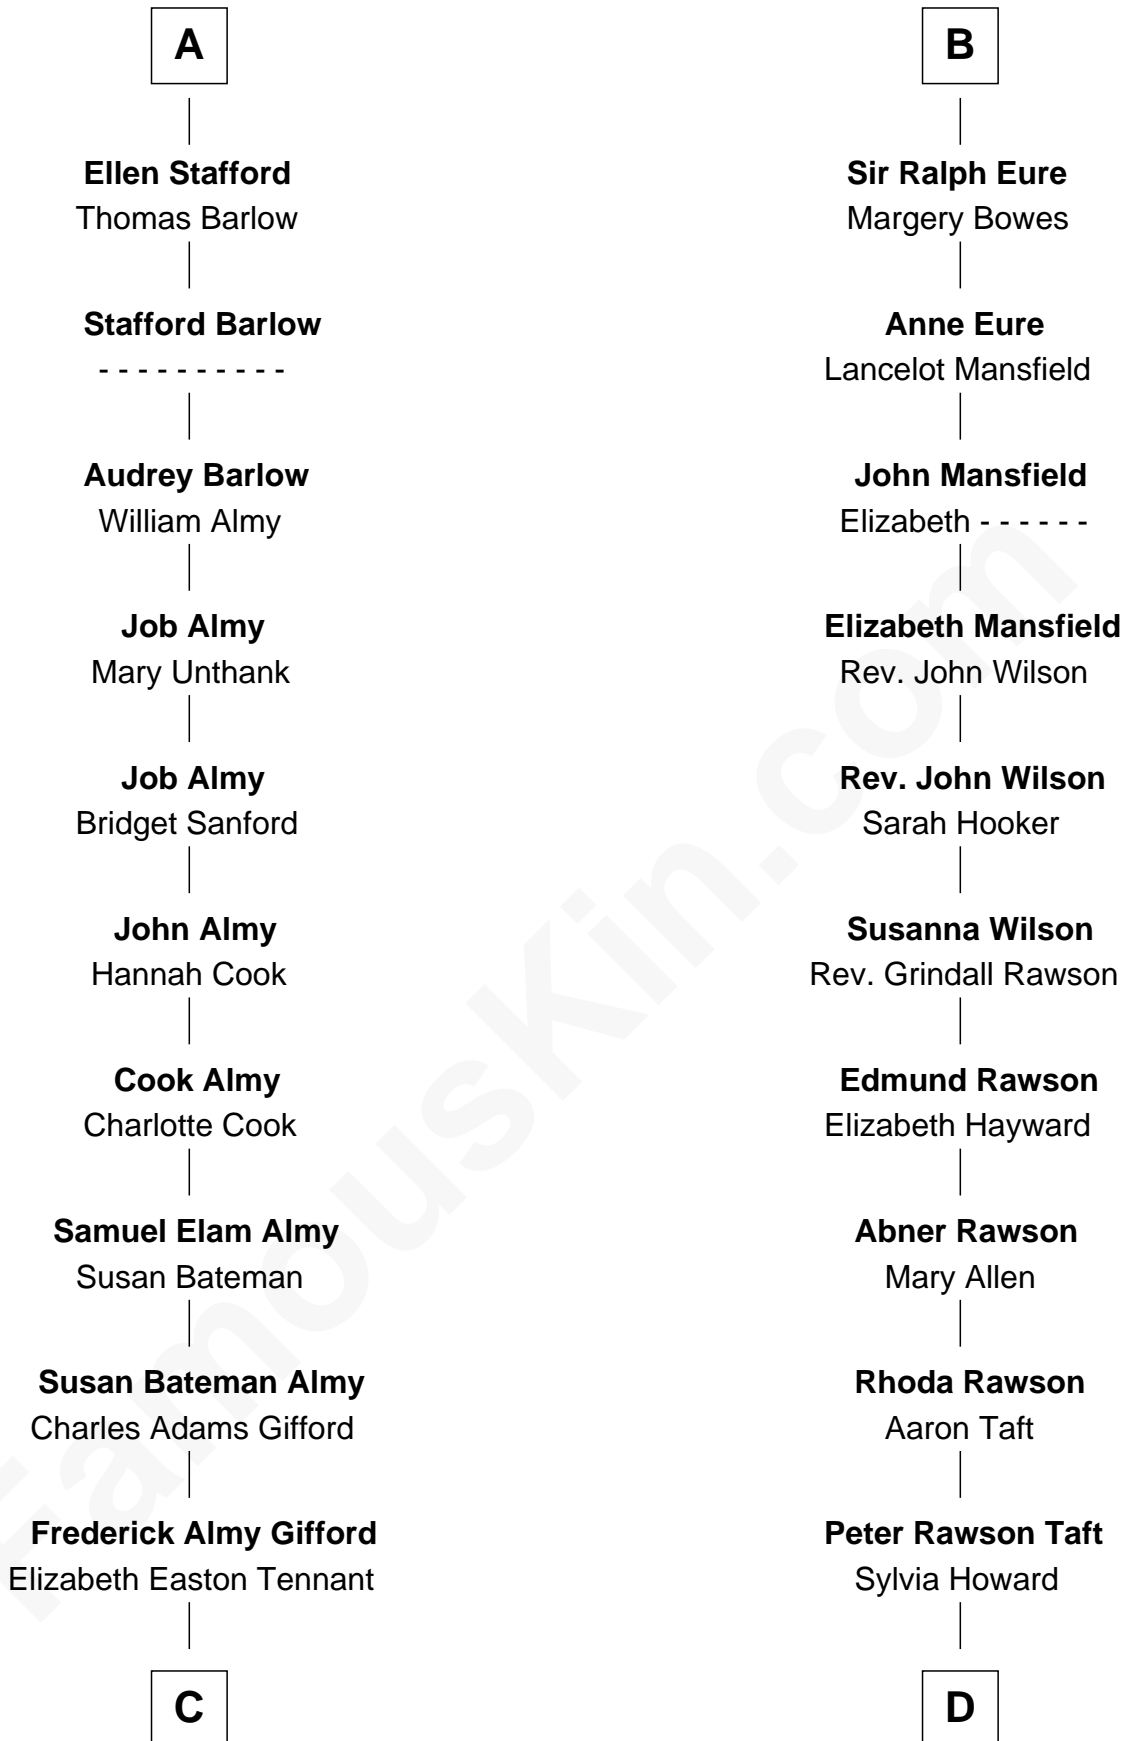

FamousKin.com Relationship Chart of

Marilyn Monroe

Actress, Model, and Singer

18th cousin of

William Howard Taft

27th U.S. President

C

Charles Stanley Gifford

Gladys Pearl Monroe

Marilyn Monroe

Actress, Model, and Singer

D

Alphonso Taft

Louisa Maria Torrey

William Howard Taft

27th U.S. President