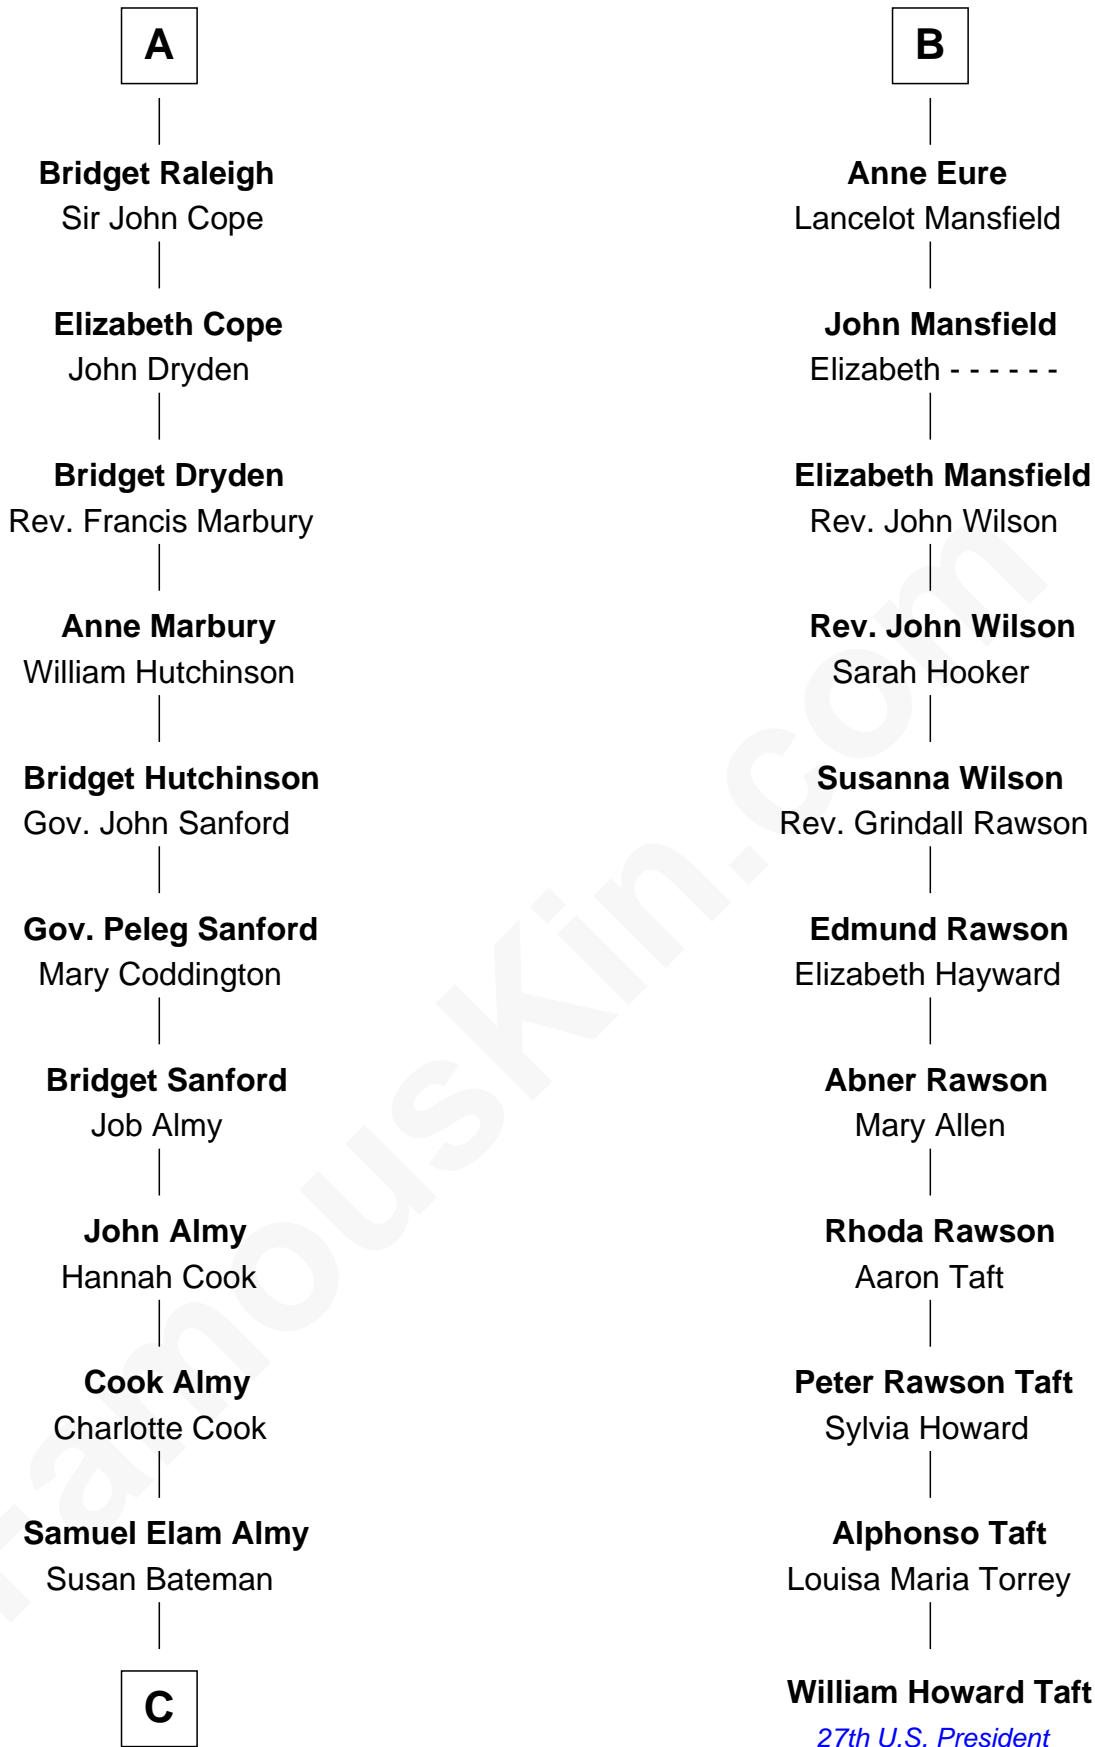

# FamousKin.com Relationship Chart of

**Marilyn Monroe**

*Actress, Model, and Singer*

17th cousin 3 times removed of

**William Howard Taft**

*27th U.S. President*

**Edmund Fitzalan**

Alice de Warenne

**C**

—  
**Susan Bateman Almy**  
Charles Adams Gifford

—  
**Frederick Almy Gifford**  
Elizabeth Easton Tennant

—  
**Charles Stanley Gifford**  
Gladys Pearl Monroe

—  
**Marilyn Monroe**  
*Actress, Model, and Singer*