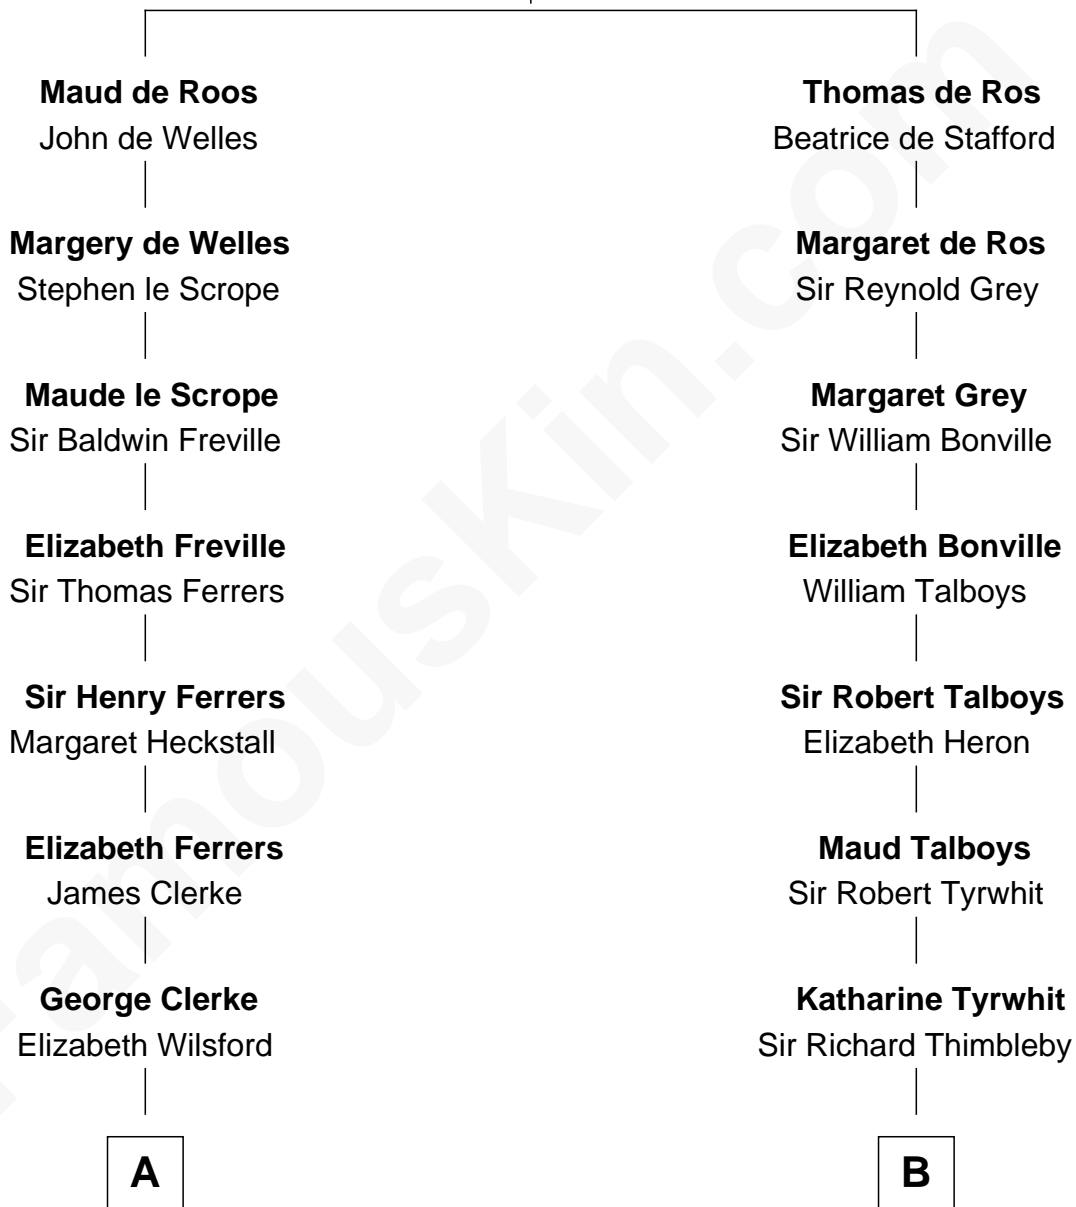

FamousKin.com Relationship Chart of

Marilyn Monroe

Actress, Model, and Singer

19th cousin of

Mitt Romney

70th Governor of Massachusetts

Sir William de Ros
Margery de Badlesmere

C

Frederick Almy Gifford
Elizabeth Easton Tennant

Charles Stanley Gifford
Gladys Pearl Monroe

Marilyn Monroe
Actress, Model, and Singer

D

Alma Luella Robison
Harold Arundel LaFount

Lenore Emily LaFount
George Wilcken Romney

Mitt Romney
70th Governor of Massachusetts

FamousKin.com