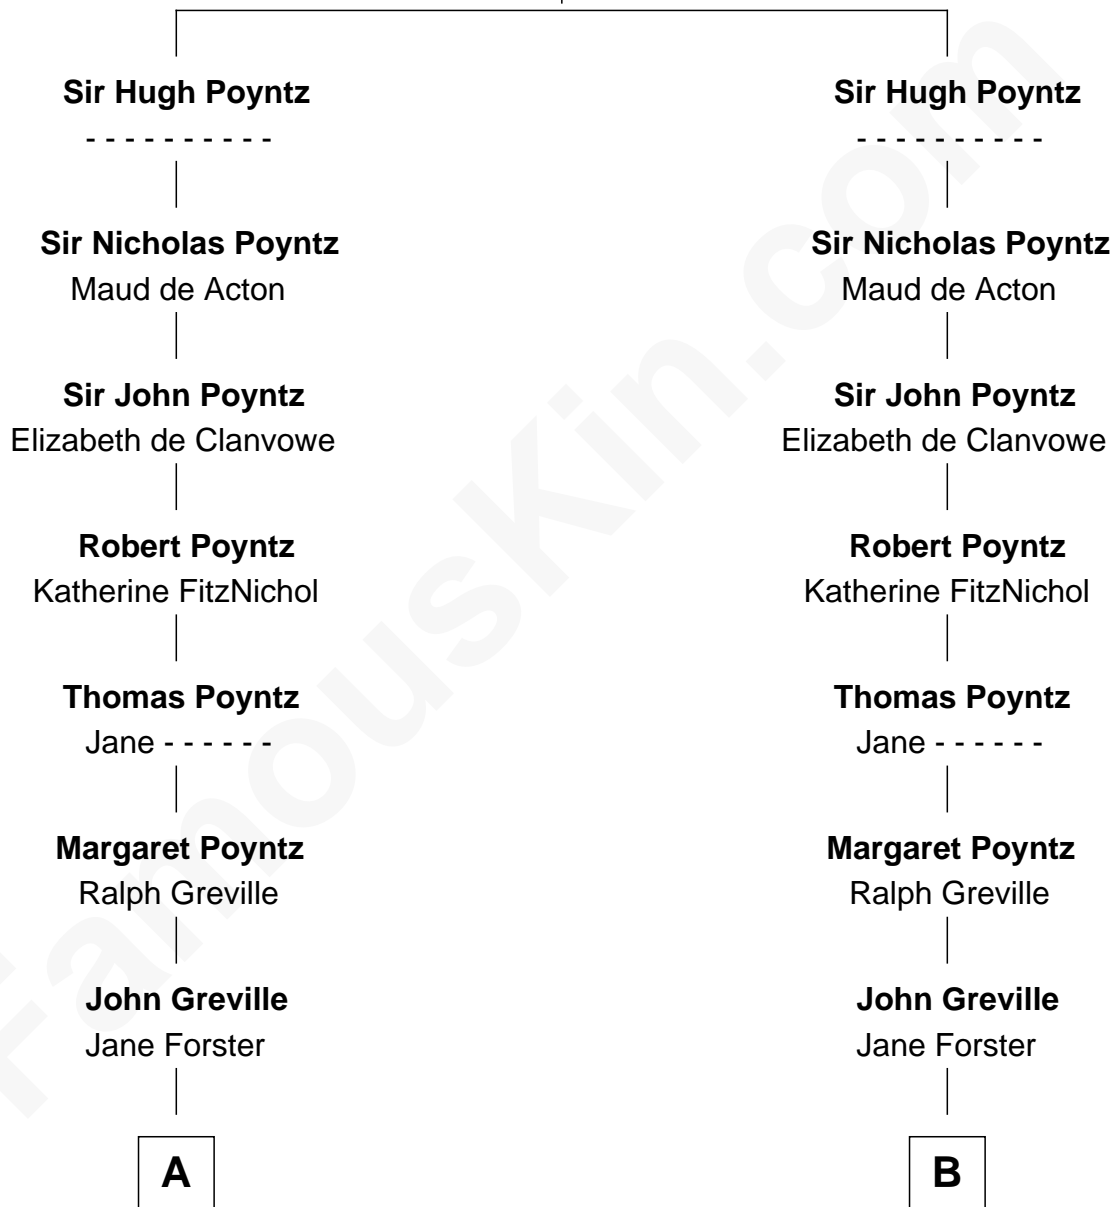

FamousKin.com Relationship Chart of

Marilyn Monroe

Actress, Model, and Singer

20th cousin 1 time removed of

George Romney

43rd Governor of Michigan

Sir Nicholas Poyntz

Isabel Dyall

C

Susan Bateman Almy
Charles Adams Gifford

Frederick Almy Gifford
Elizabeth Easton Tennant

Charles Stanley Gifford
Gladys Pearl Monroe

Marilyn Monroe
Actress, Model, and Singer

D

Charity Dickinson
Jared Pratt

Parley Parker Pratt
Mary Woods

Helaman Pratt
Anna Johanna Dorothy Wilcken

Anna Amelia Pratt
Gaskell Samuel Romney

George Romney
43rd Governor of Michigan