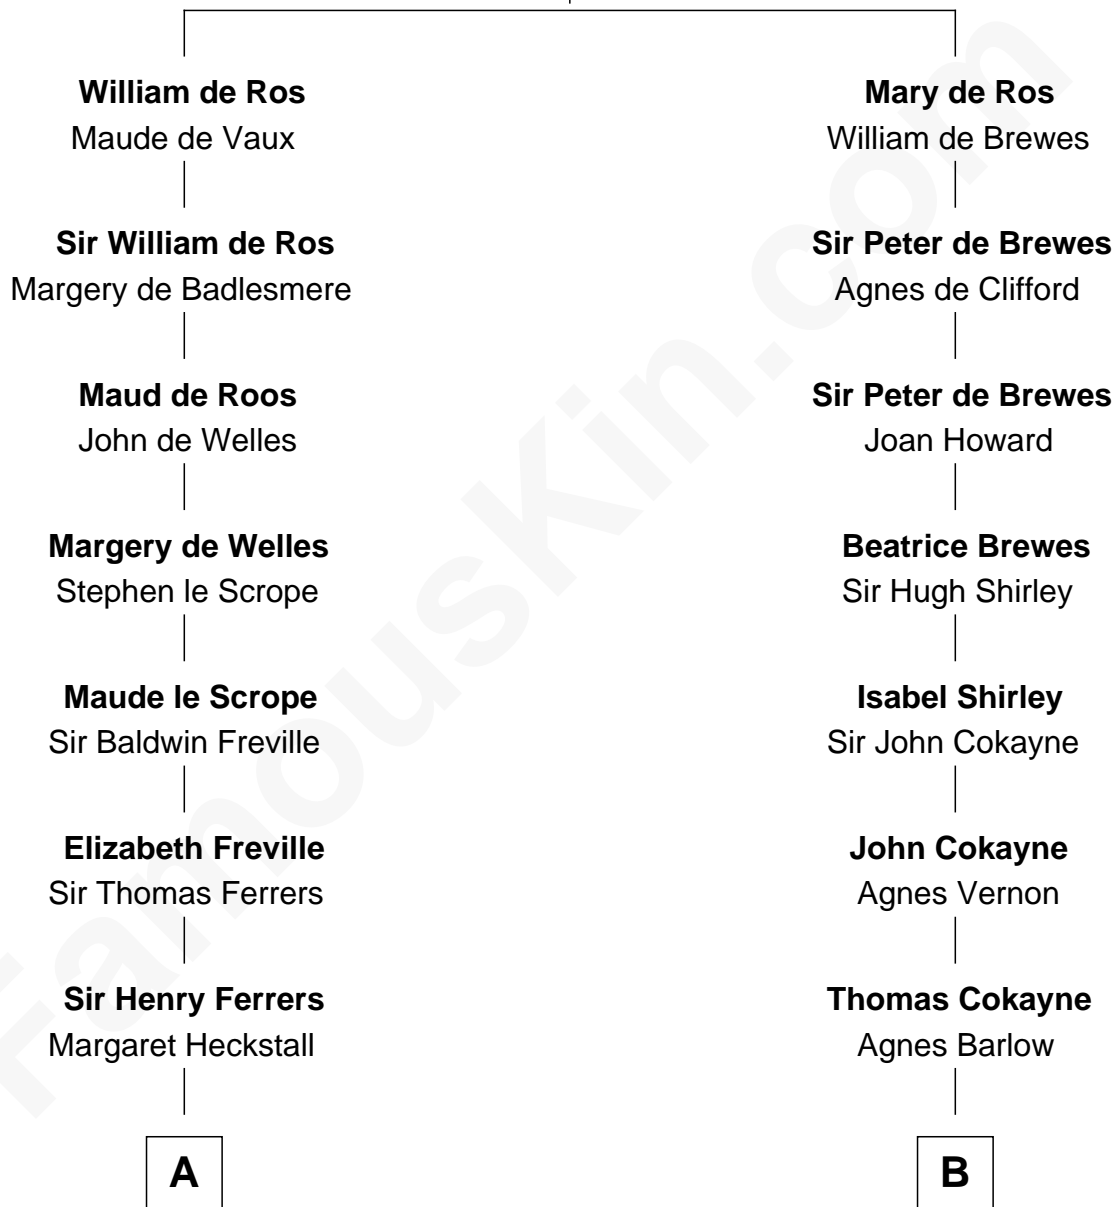

FamousKin.com

Relationship Chart of

Marilyn Monroe

Actress, Model, and Singer

18th cousin 3 times removed of

Francis Scott Key

Author of "The Star Spangled Banner"

Sir Robert de Ros

Isabel de Aubeney

C

Samuel Elam Almy

Susan Bateman

Susan Bateman Almy

Charles Adams Gifford

Frederick Almy Gifford

Elizabeth Easton Tennant