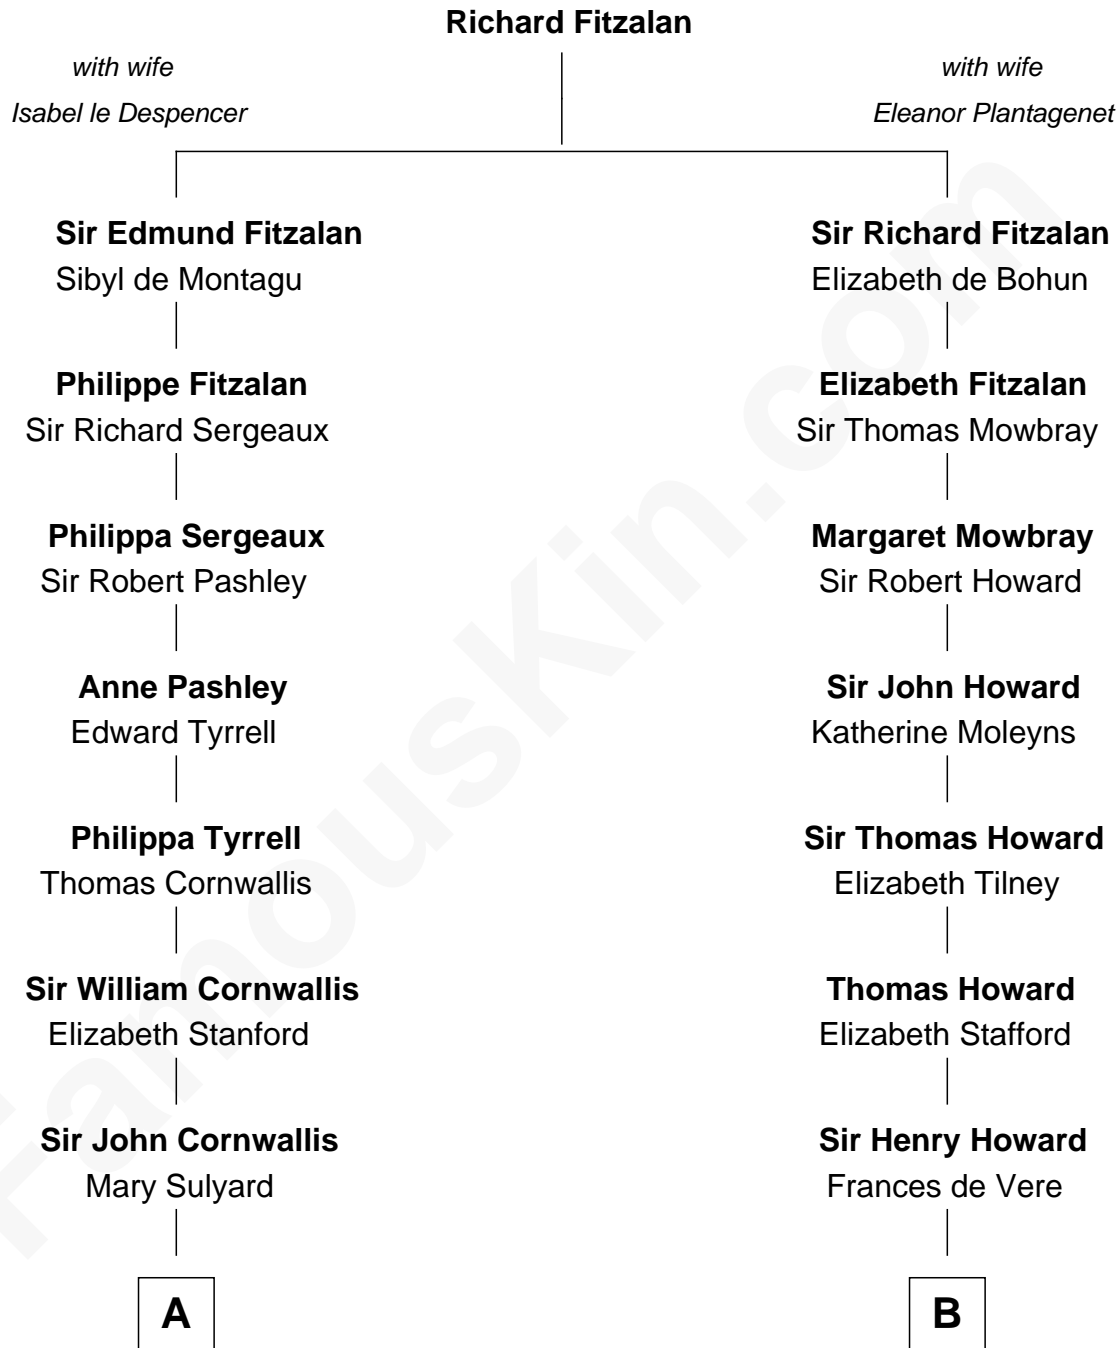

FamousKin.com

Relationship Chart of

Marilyn Monroe

Actress, Model, and Singer

16th cousin 4 times removed of

Francis Scott Key

Author of "The Star Spangled Banner"

C

—
Elizabeth Cutting Easton

William Congdon Tennant

—
Elizabeth Easton Tennant

Frederick Almy Gifford

—
Charles Stanley Gifford

Gladys Pearl Monroe

—
Marilyn Monroe

Actress, Model, and Singer