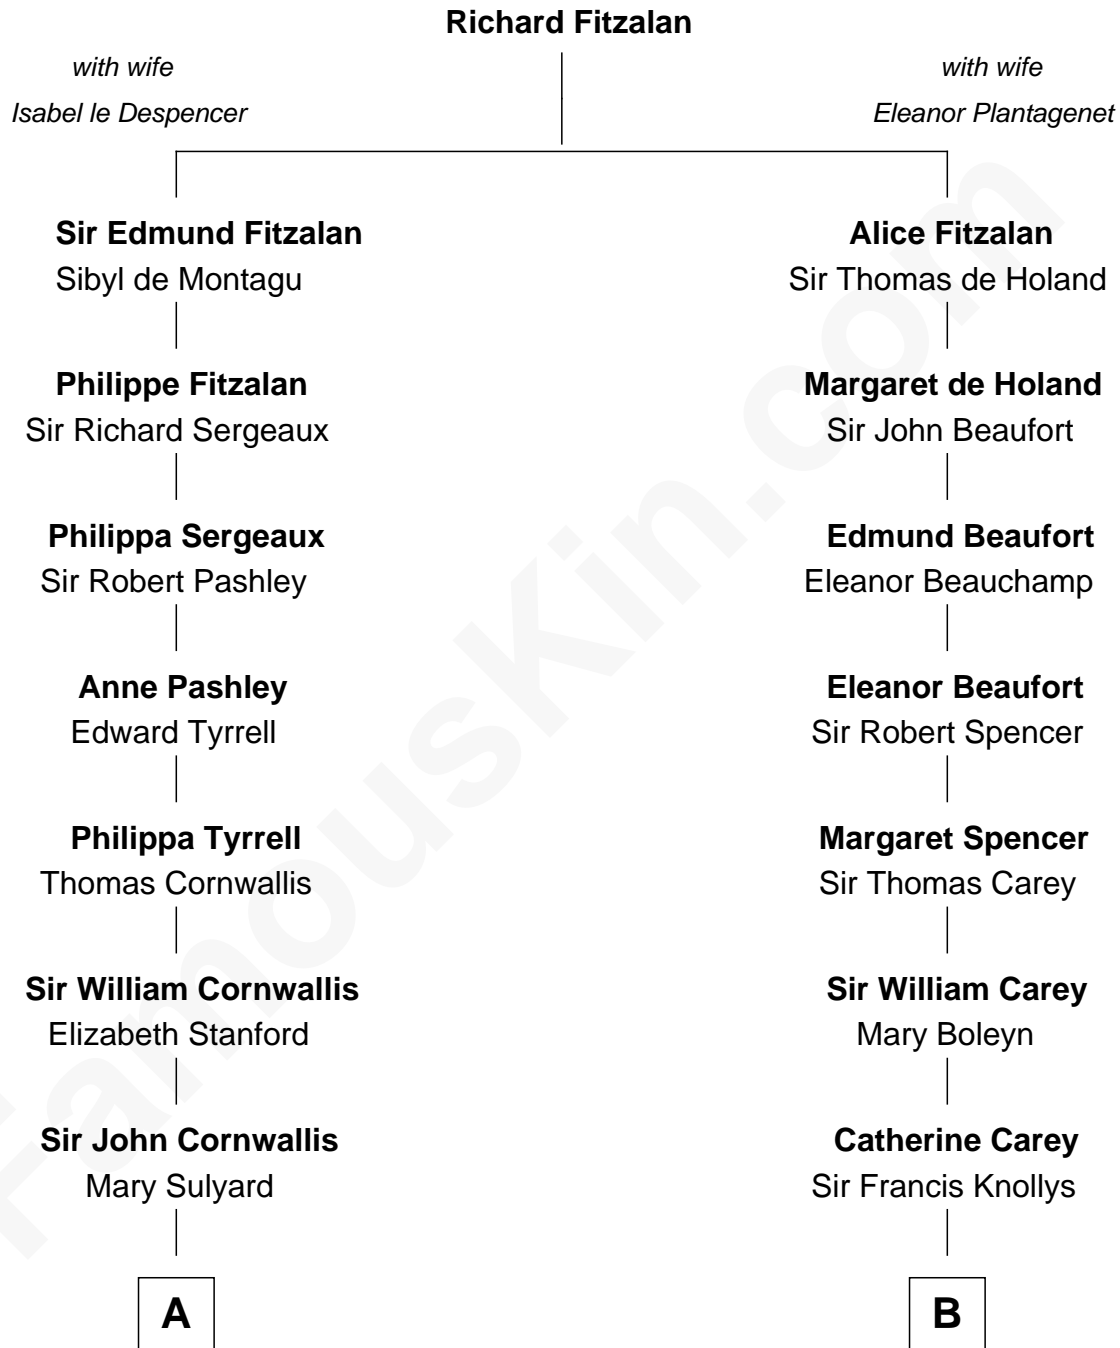

FamousKin.com

Relationship Chart of

Marilyn Monroe

Actress, Model, and Singer

17th cousin 3 times removed of

John D. Rockefeller

Founder of the Standard Oil Company

C

—
Elizabeth Cutting Easton

William Congdon Tennant

—
Elizabeth Easton Tennant

Frederick Almy Gifford

—
Charles Stanley Gifford

Gladys Pearl Monroe

—
Marilyn Monroe

Actress, Model, and Singer