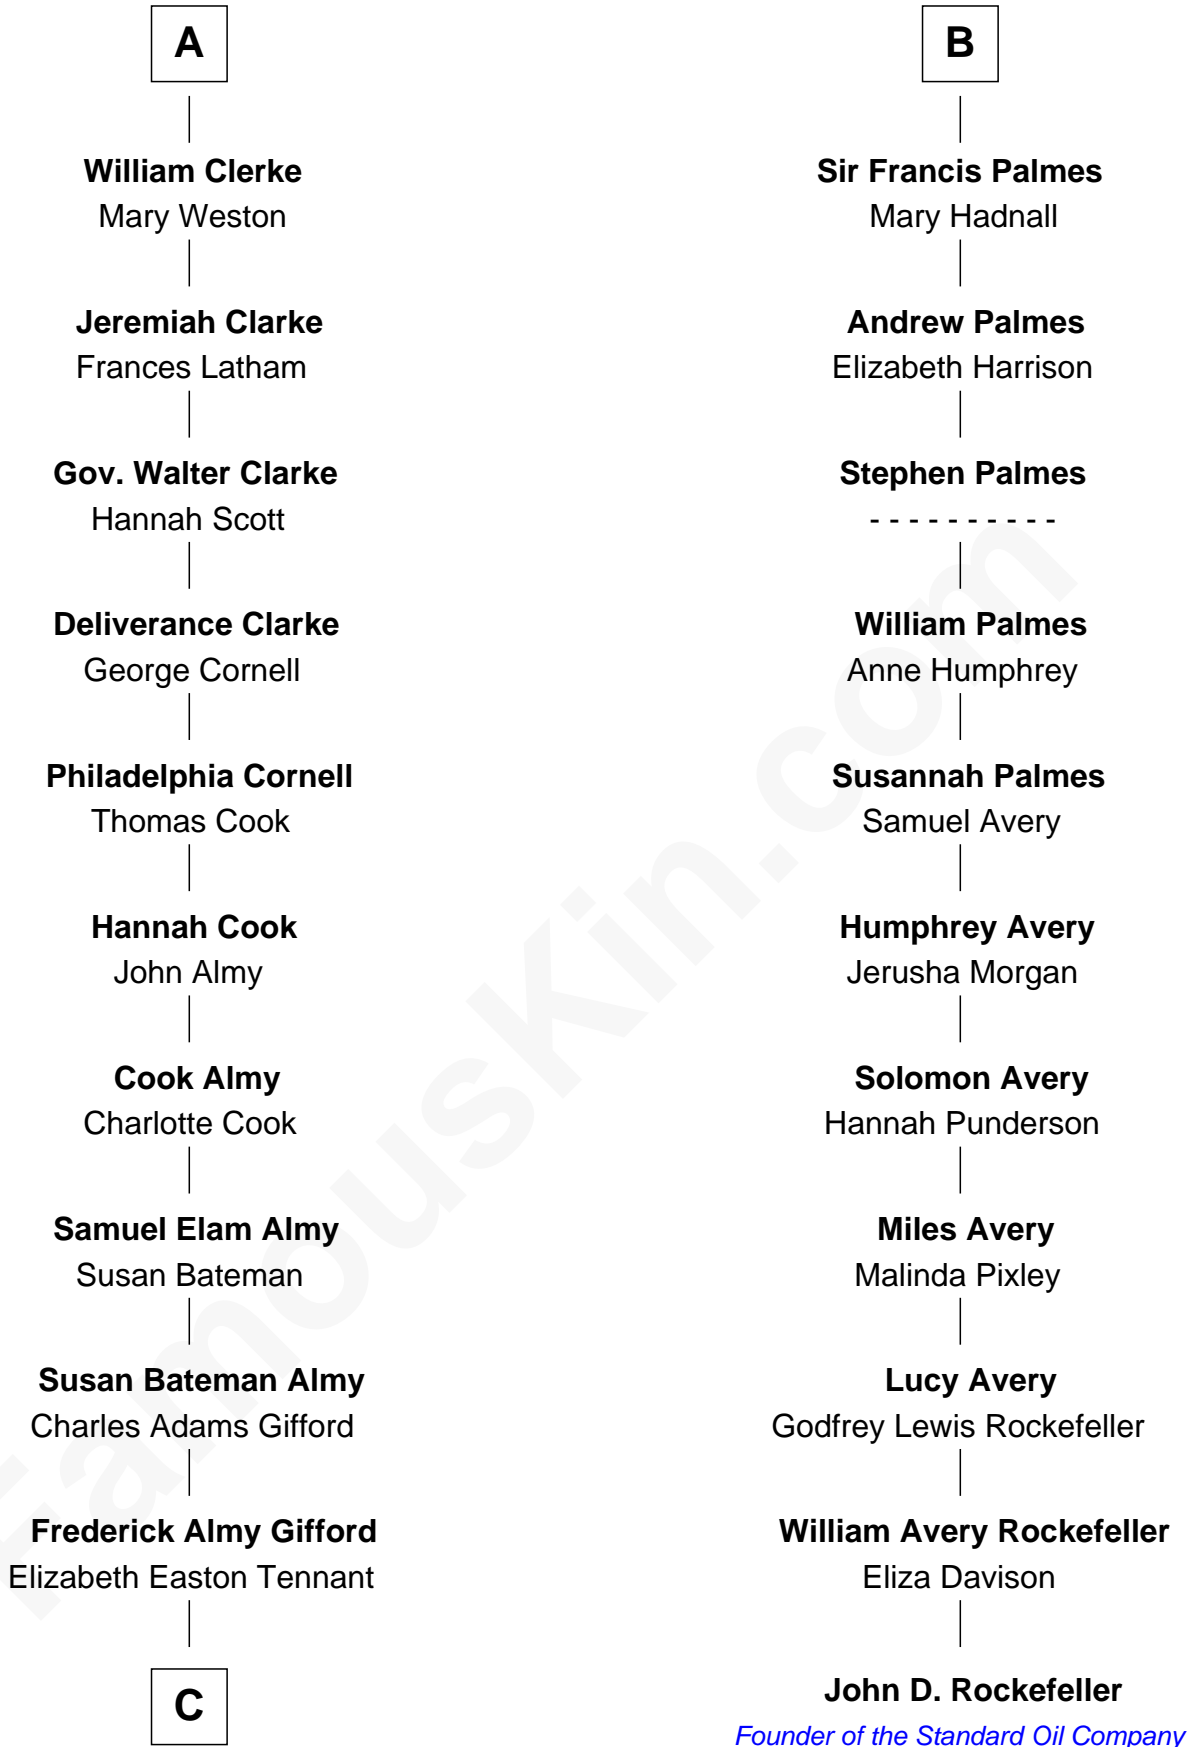

FamousKin.com

Relationship Chart of

Marilyn Monroe

Actress, Model, and Singer

17th cousin 1 time removed of

John D. Rockefeller

Founder of the Standard Oil Company

John de Welles

Anne de Welles

James Butler

James Butler

Joan Beauchamp

Elizabeth Butler

John Talbot

Ann Talbot

Sir Henry Vernon

Elizabeth Vernon

Sir Robert Corbet

Sir Roger Corbet

Anne Windsor

Margaret Corbet

Sir Francis Palmes

B

C

Charles Stanley Gifford

Gladys Pearl Monroe

Marilyn Monroe

Actress, Model, and Singer

FamousKin.com