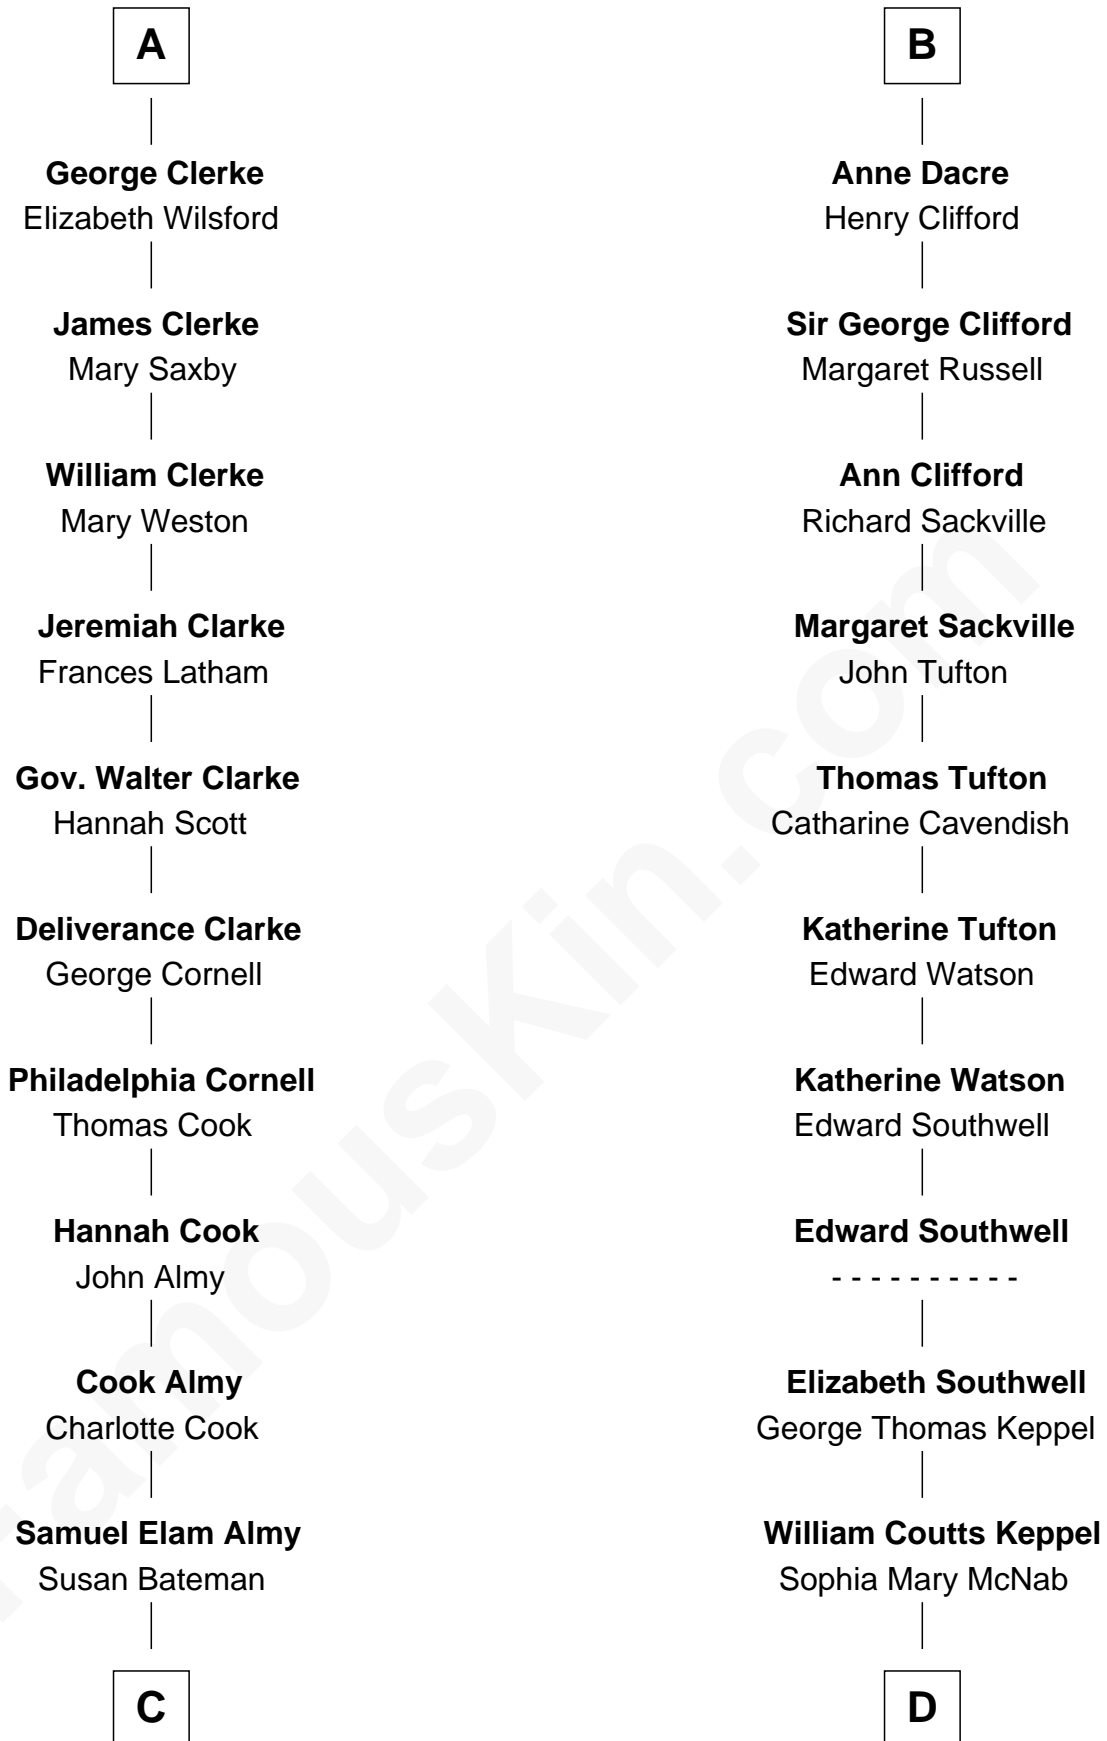

FamousKin.com Relationship Chart of

Marilyn Monroe

Actress, Model, and Singer

20th cousin of

Camilla Parker Bowles

Queen Consort of the United Kingdom

C

Susan Bateman Almy
Charles Adams Gifford

Frederick Almy Gifford
Elizabeth Easton Tennant

Charles Stanley Gifford
Gladys Pearl Monroe

Marilyn Monroe
Actress, Model, and Singer

D

George Keppel
Alice Frederica Edmonstone

Sonia Rosemary Keppel
Roland Calvert Cubitt