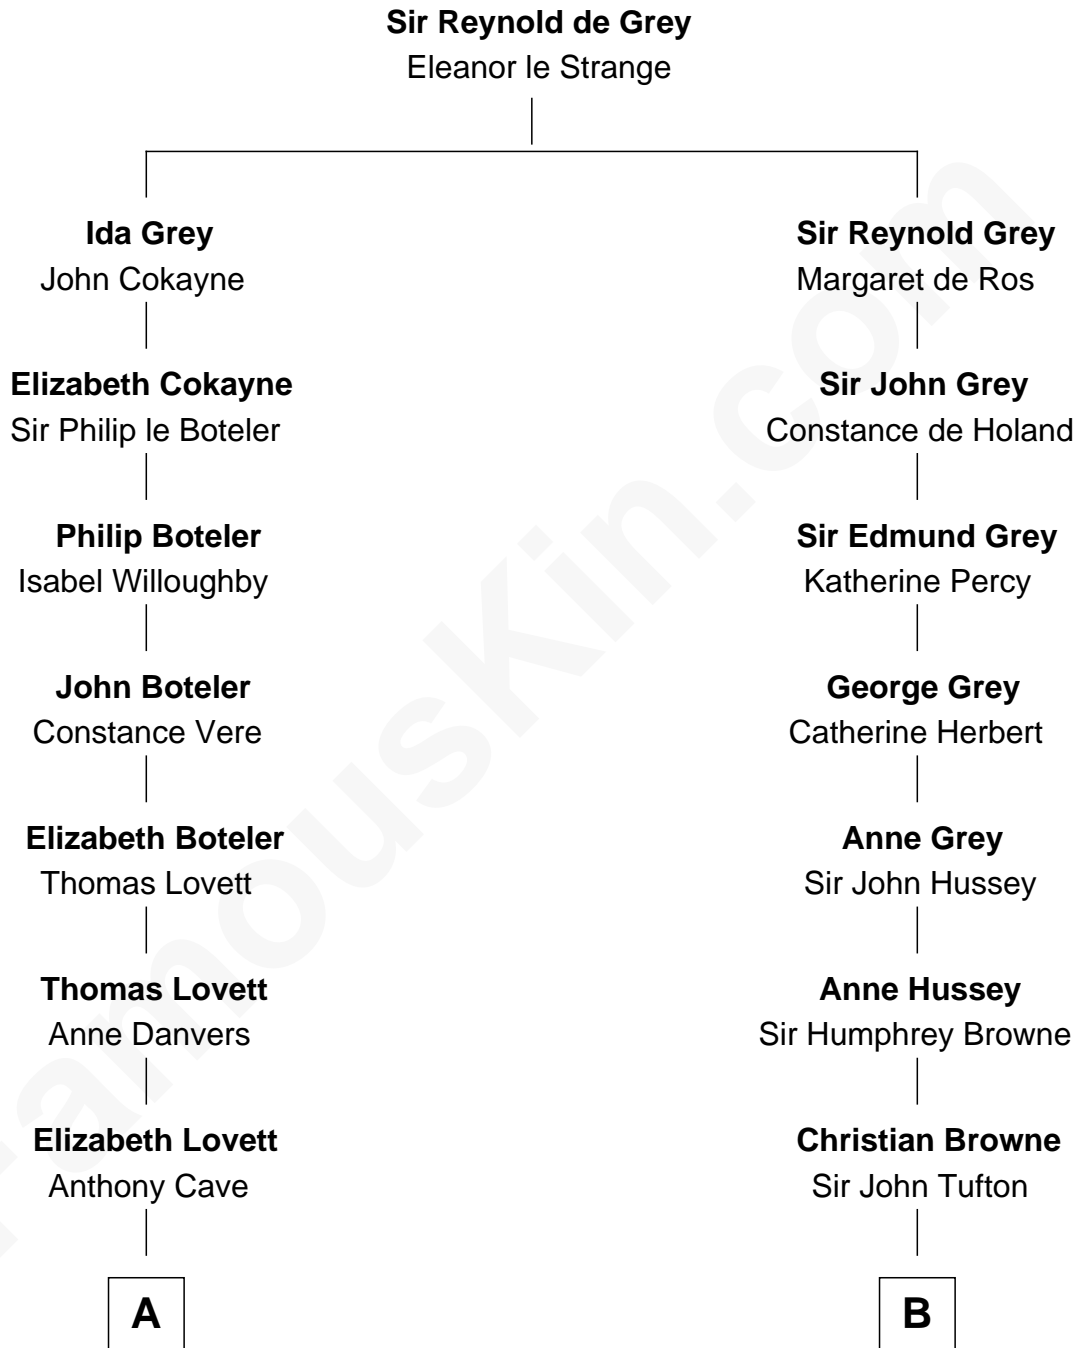

FamousKin.com

Relationship Chart of

Marilyn Monroe

Actress, Model, and Singer

18th cousin 1 time removed of

Camilla Parker Bowles

Queen Consort of the United Kingdom

C

Frederick Almy Gifford
Elizabeth Easton Tennant

Charles Stanley Gifford
Gladys Pearl Monroe

Marilyn Monroe
Actress, Model, and Singer

D

Rosalind Maud Cubitt
Bruce Middleton Hope Shand

Camilla Parker Bowles
Queen Consort