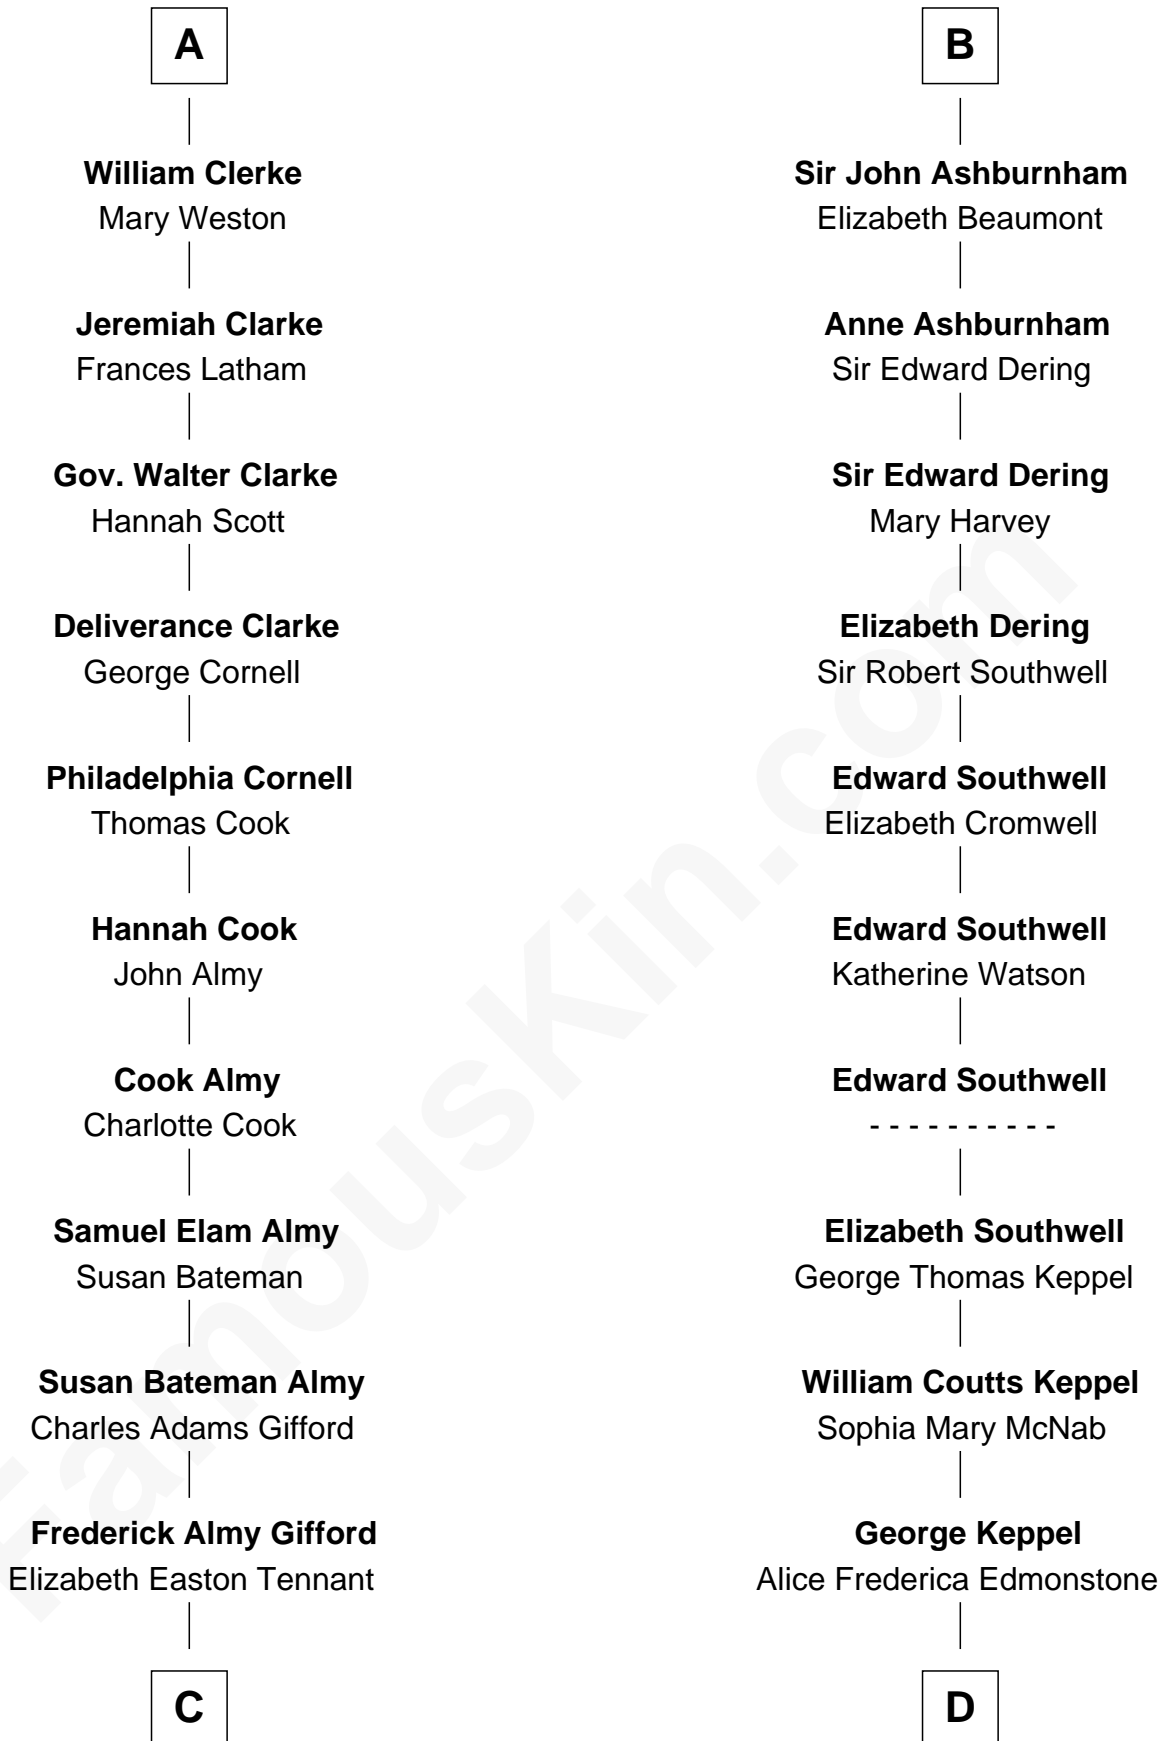

FamousKin.com

Relationship Chart of

Marilyn Monroe

Actress, Model, and Singer

18th cousin 1 time removed of

Camilla Parker Bowles

Queen Consort of the United Kingdom

John de Welles

Margaret Boleyn

John Sackville

Isabel Sackville

John Ashburnham

John Ashburnham

Mary Fane

B

C

Charles Stanley Gifford

Gladys Pearl Monroe

Marilyn Monroe

Actress, Model, and Singer

D

Sonia Rosemary Keppel

Roland Calvert Cubitt

Rosalind Maud Cubitt