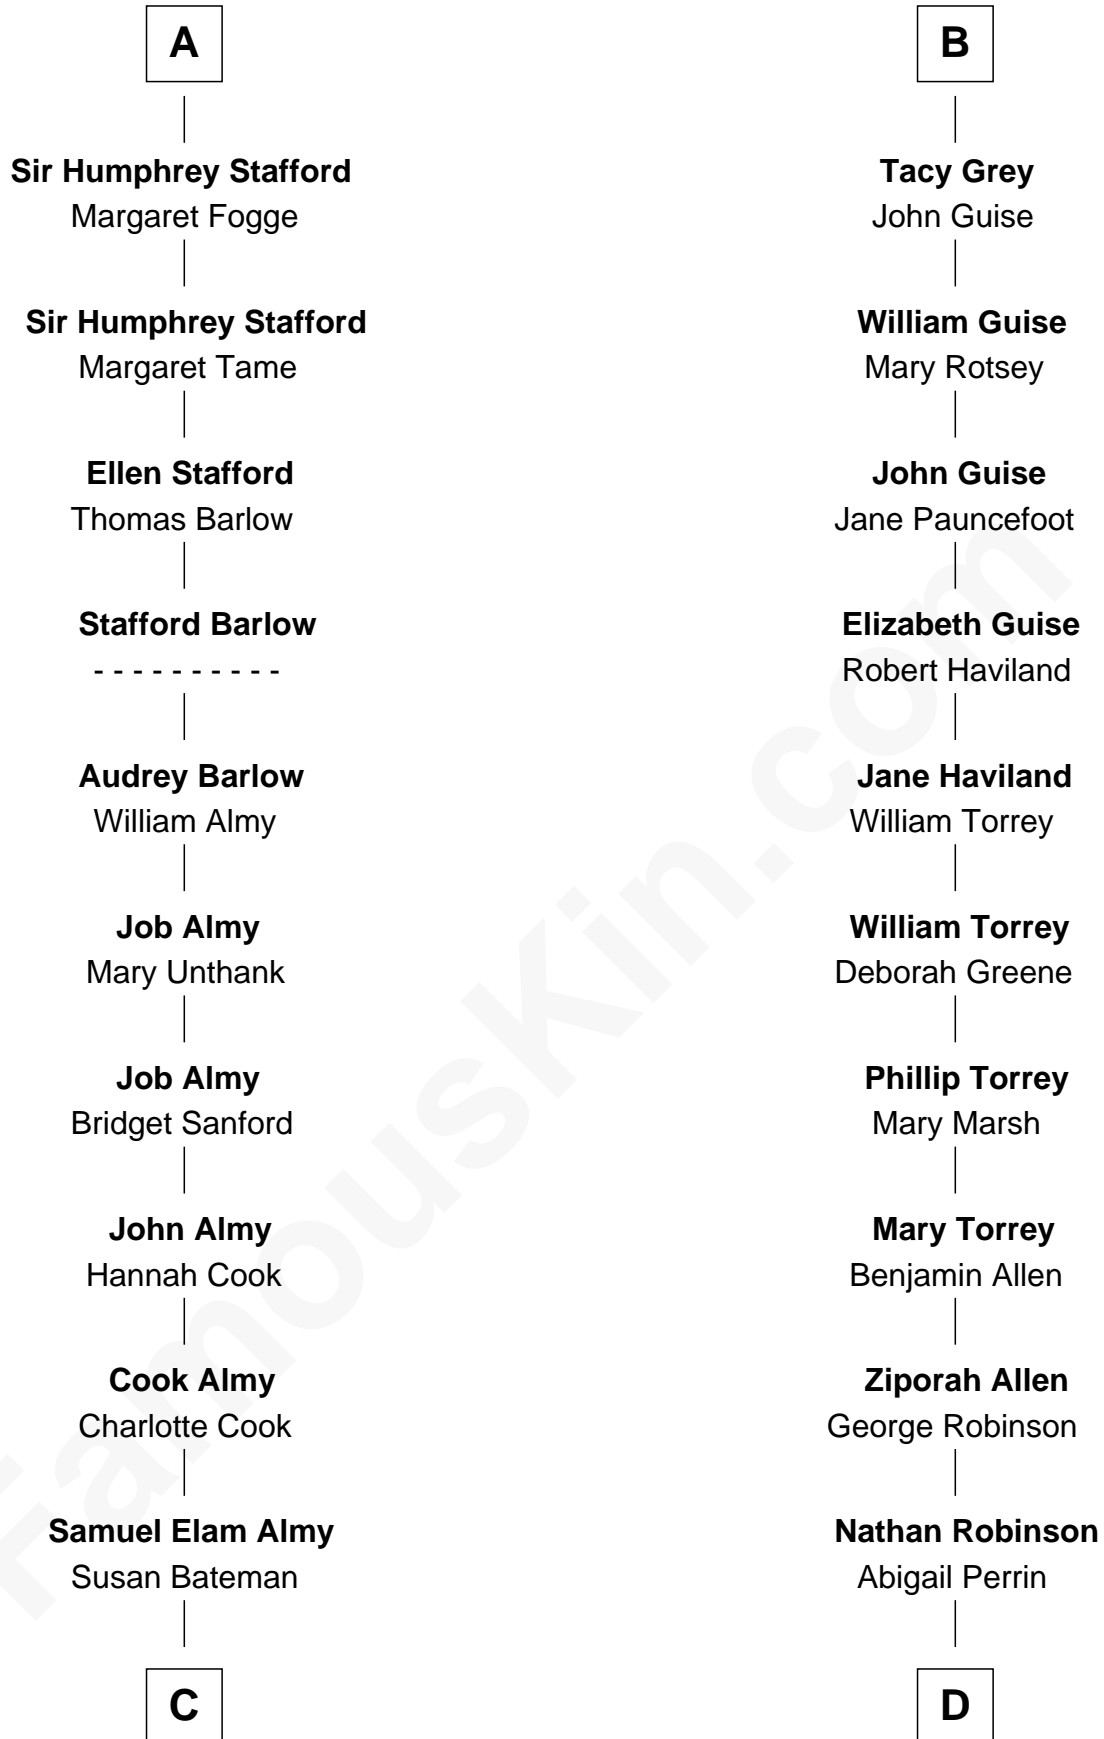

# FamousKin.com Relationship Chart of

**Marilyn Monroe**

*Actress, Model, and Singer*

20th cousin 1 time removed of

**Raquel Welch**

*Movie Actress*

**Nicholas de Stafford**

**C**

**Susan Bateman Almy**  
Charles Adams Gifford

**Frederick Almy Gifford**  
Elizabeth Easton Tennant

**Charles Stanley Gifford**  
Gladys Pearl Monroe

**Marilyn Monroe**  
*Actress, Model, and Singer*

**D**