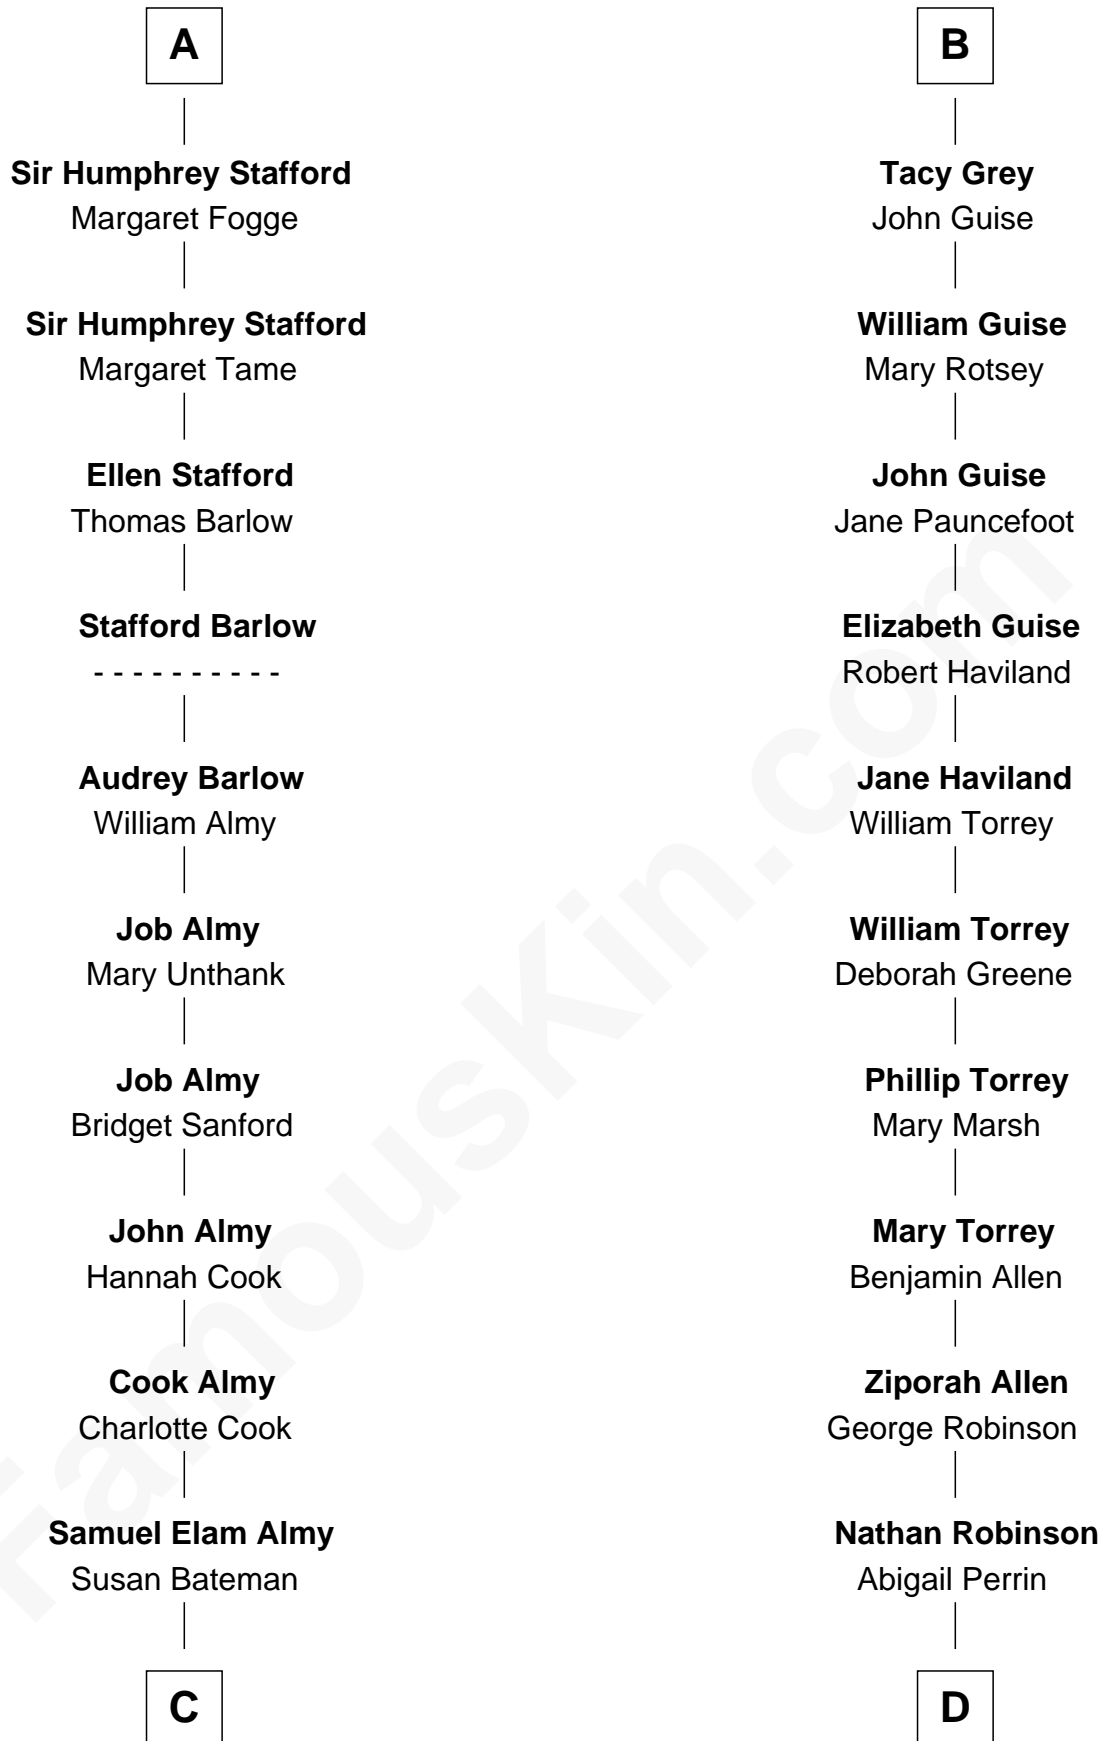

# FamousKin.com Relationship Chart of

**Marilyn Monroe**

*Actress, Model, and Singer*

20th cousin 1 time removed of

**Raquel Welch**

*Movie Actress*

**Ralph Basset**

Hawise - - - - -

**Margaret de Ros**  
Sir Reynold Grey

**Sir John Grey**  
Constance de Holand

**Sir Edmund Grey**  
Katherine Percy

**Anne Grey**  
Sir John Grey

Probable

**B**

**C**

**Susan Bateman Almy**  
Charles Adams Gifford

**Frederick Almy Gifford**  
Elizabeth Easton Tennant

**Charles Stanley Gifford**  
Gladys Pearl Monroe

**Marilyn Monroe**  
*Actress, Model, and Singer*

**D**

**Hannah Kent Robinson**  
Elbridge Gerry Hall