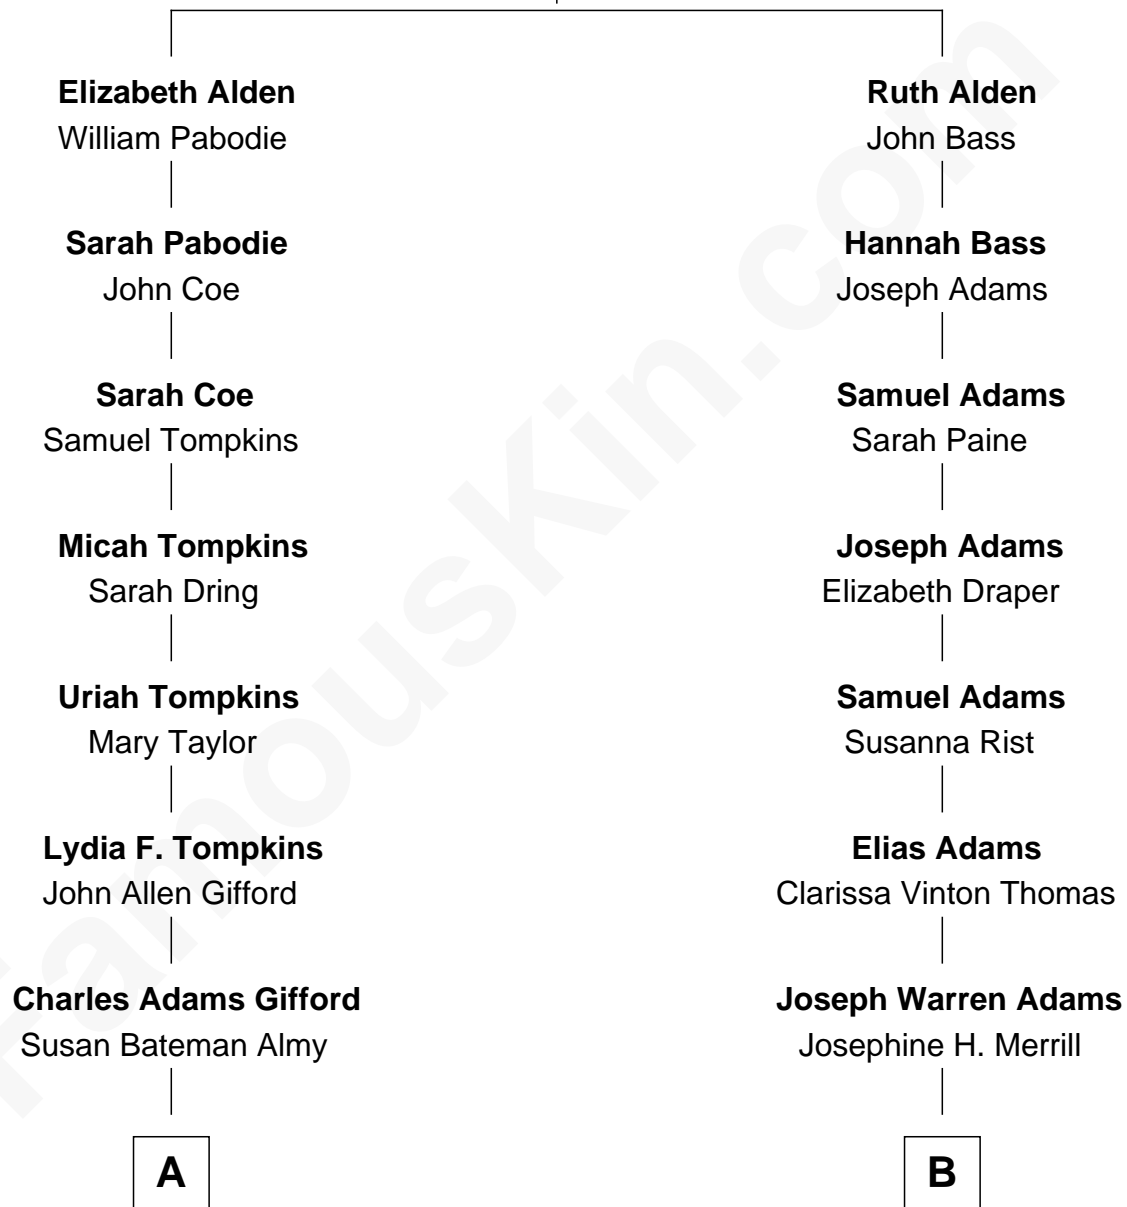

# FamousKin.com Relationship Chart of

**Marilyn Monroe**

*Actress, Model, and Singer*

9th cousin of

**Raquel Welch**

*Movie Actress*

**John Alden**  
Priscilla Mullins

**A**

**Frederick Almy Gifford**  
Elizabeth Easton Tennant

**Charles Stanley Gifford**  
Gladys Pearl Monroe

**Marilyn Monroe**  
*Actress, Model, and Singer*

**B**

**Clara Louise Adams**  
Emery Stanford Hall

**Josephine Sarah Hall**  
Armando Carlos Tejada

**Raquel Welch**  
*aka Raquel Welch*