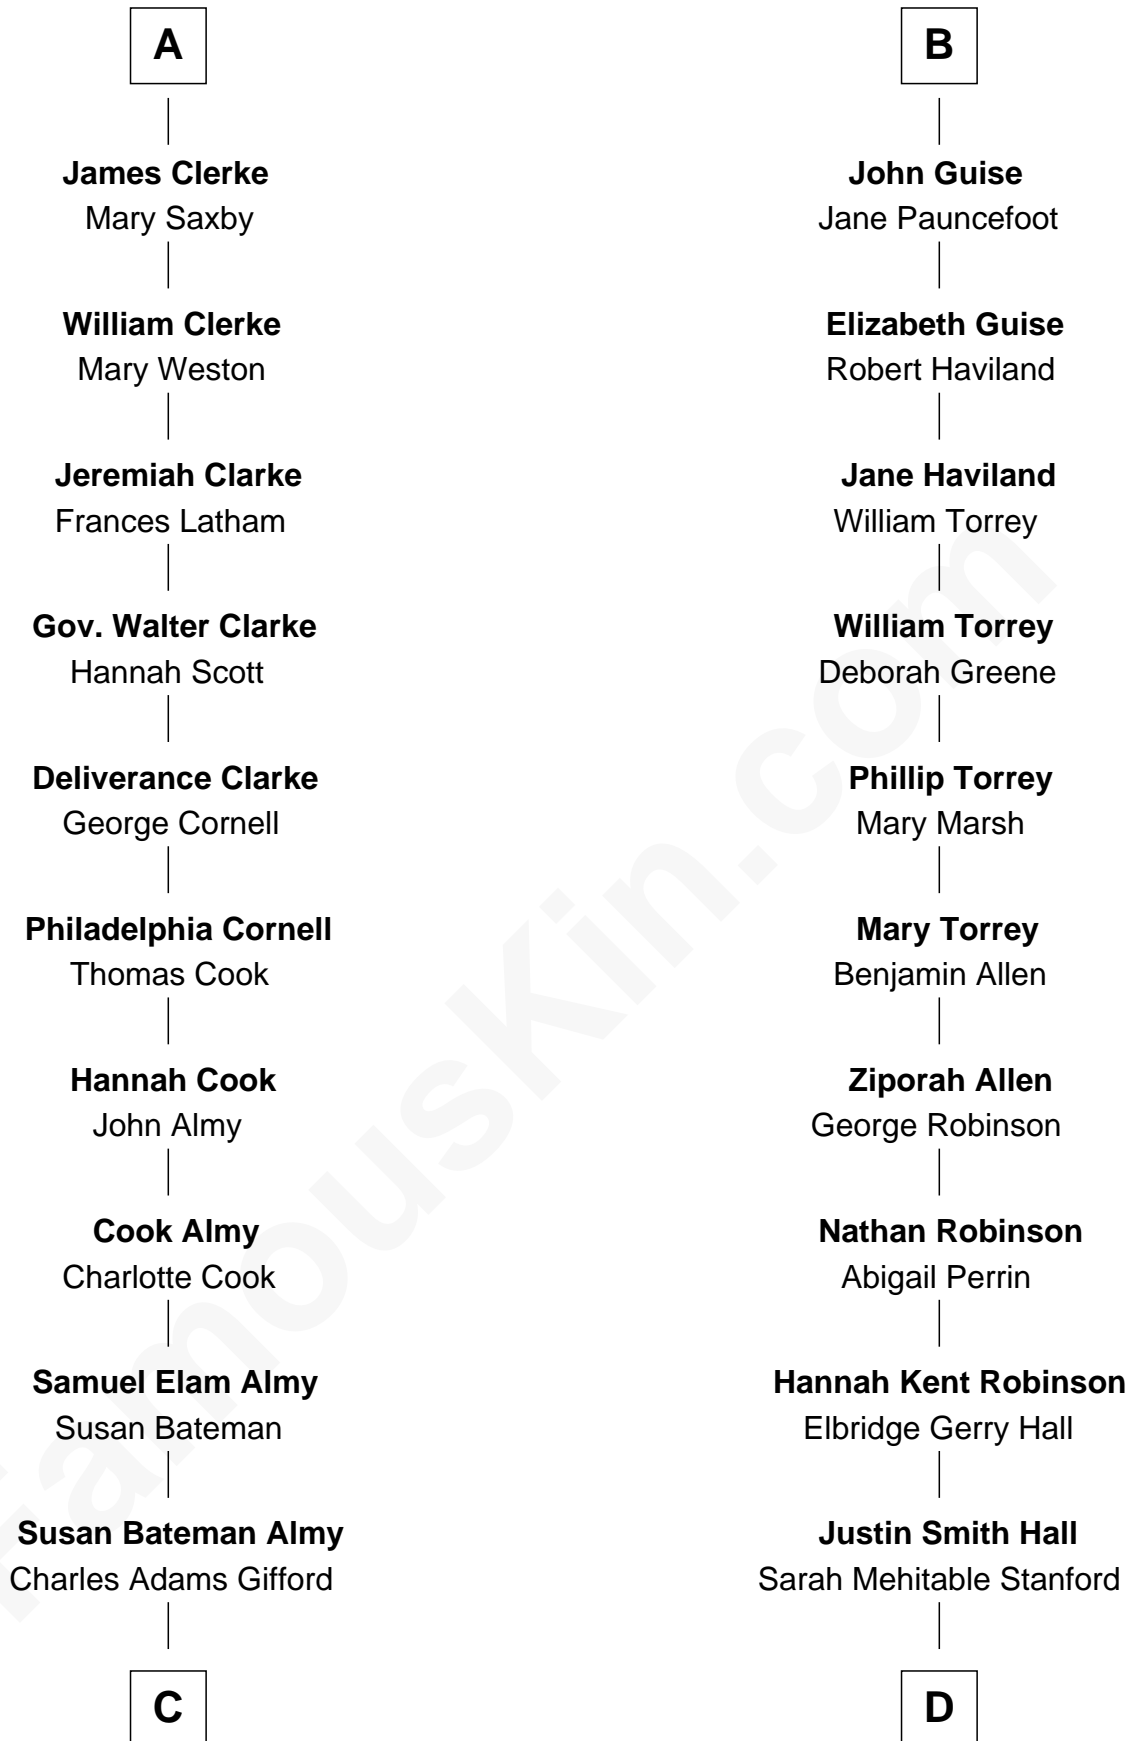

# FamousKin.com Relationship Chart of

**Marilyn Monroe**

*Actress, Model, and Singer*

19th cousin of

**Raquel Welch**

*Movie Actress*

**Sir William de Ros**  
Margery de Badlesmere

**C**

**Frederick Almy Gifford**  
Elizabeth Easton Tennant

**Charles Stanley Gifford**  
Gladys Pearl Monroe

**Marilyn Monroe**  
*Actress, Model, and Singer*

**D**

**Emery Stanford Hall**  
Clara Louise Adams

**Josephine Sarah Hall**  
Armando Carlos Tejada

**Raquel Welch**  
*aka Raquel Welch*

FamousKin.com