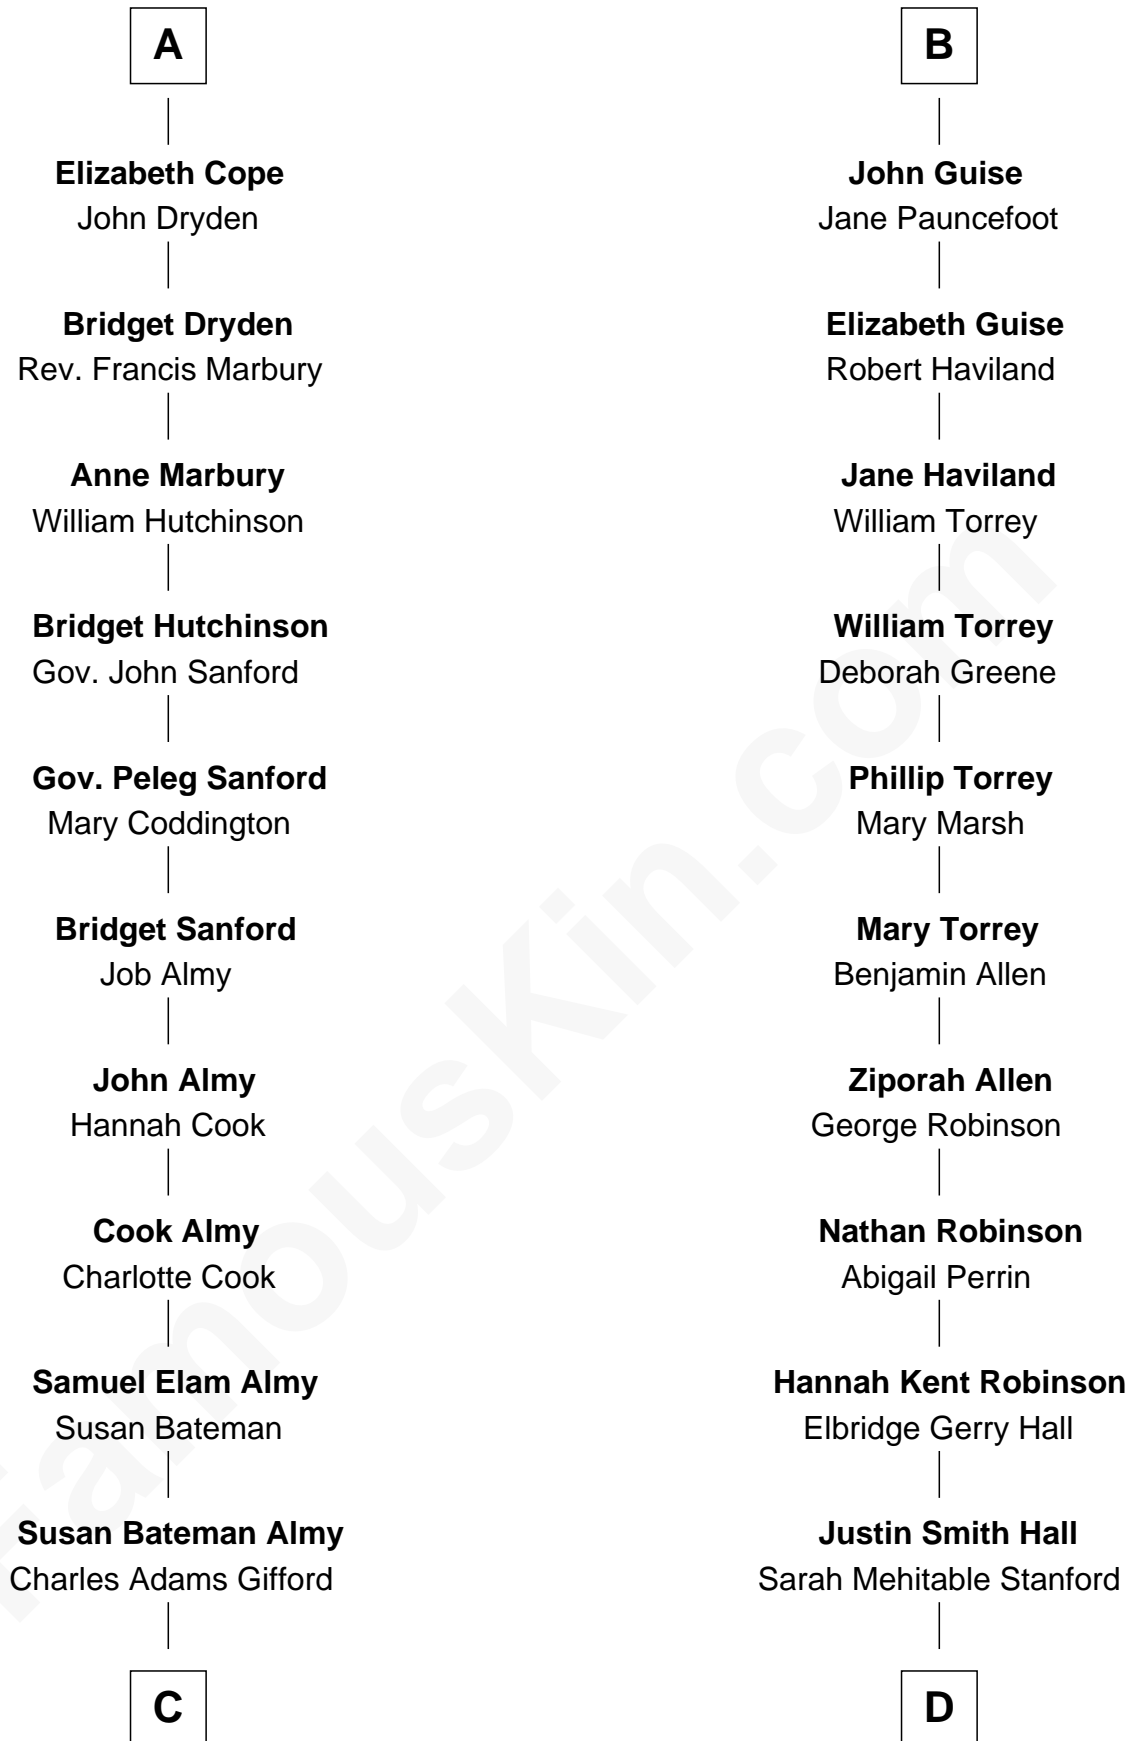

# FamousKin.com Relationship Chart of

**Marilyn Monroe**

*Actress, Model, and Singer*

19th cousin of

**Raquel Welch**

*Movie Actress*

**Margaret de Audley**

Ralph de Stafford

Thomas de Ros

**Margaret de Ros**

Sir Reynold Grey

**Sir John Grey**

Constance de Holand

**Sir Edmund Grey**

Katherine Percy

**Anne Grey**

Sir John Grey

Probable

**Tacy Grey**

John Guise

**William Guise**

Mary Rotsey

**B**

**C**

**Frederick Almy Gifford**  
Elizabeth Easton Tennant

**Charles Stanley Gifford**  
Gladys Pearl Monroe

**Marilyn Monroe**  
*Actress, Model, and Singer*

**D**

**Emery Stanford Hall**  
Clara Louise Adams