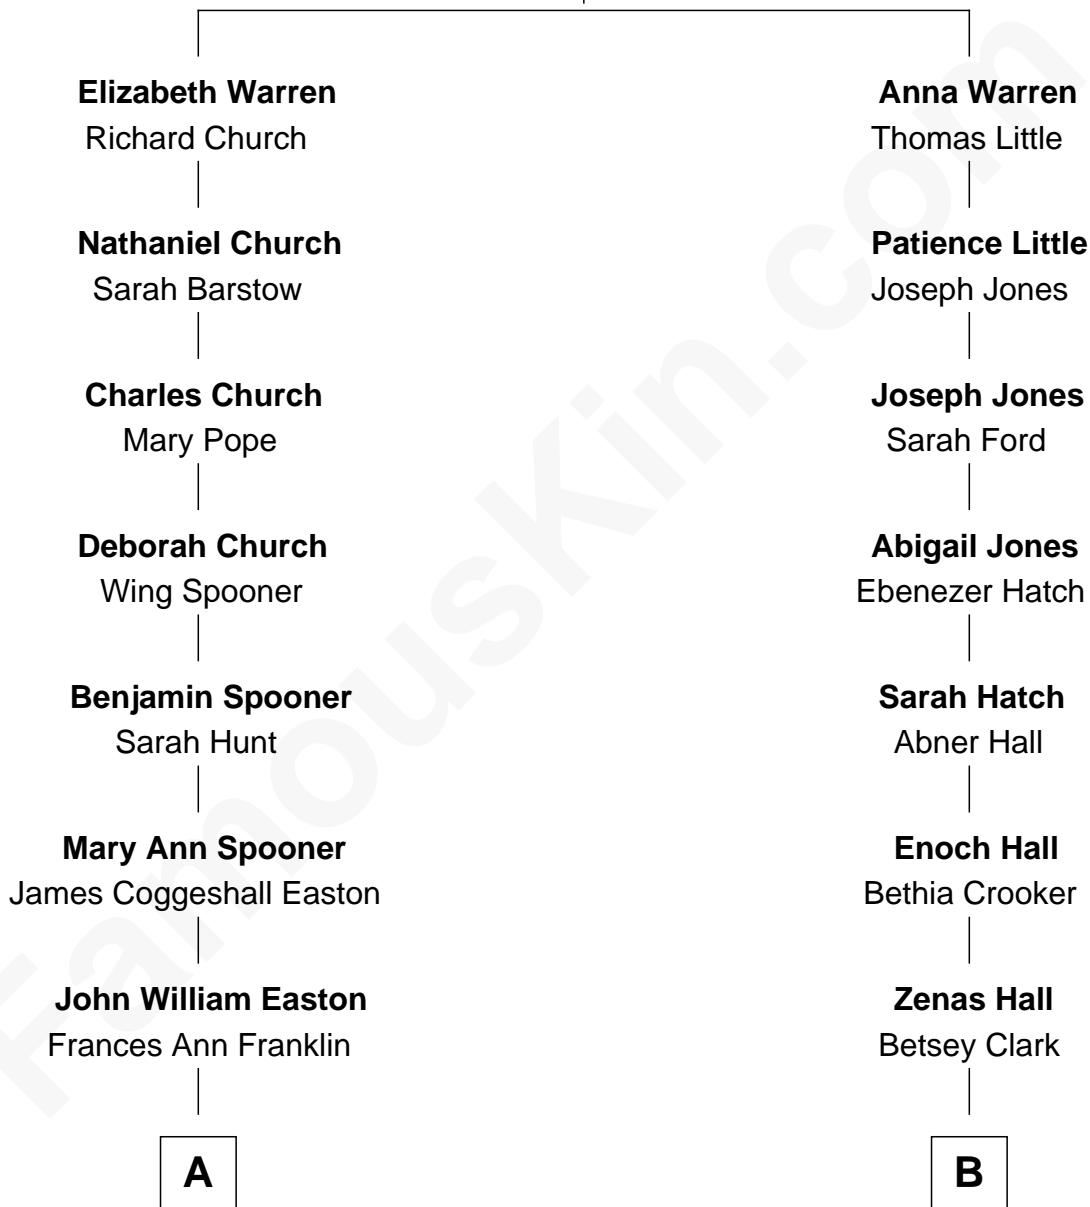

FamousKin.com Relationship Chart of

Marilyn Monroe

Actress, Model, and Singer

10th cousin 1 time removed of

Raquel Welch

Movie Actress

Richard Warren
Elizabeth Walker

A

Elizabeth Cutting Easton
William Congdon Tennant

Elizabeth Easton Tennant
Frederick Almy Gifford

Charles Stanley Gifford
Gladys Pearl Monroe

Marilyn Monroe
Actress, Model, and Singer

B

Elbridge Gerry Hall
Hannah Kent Robinson