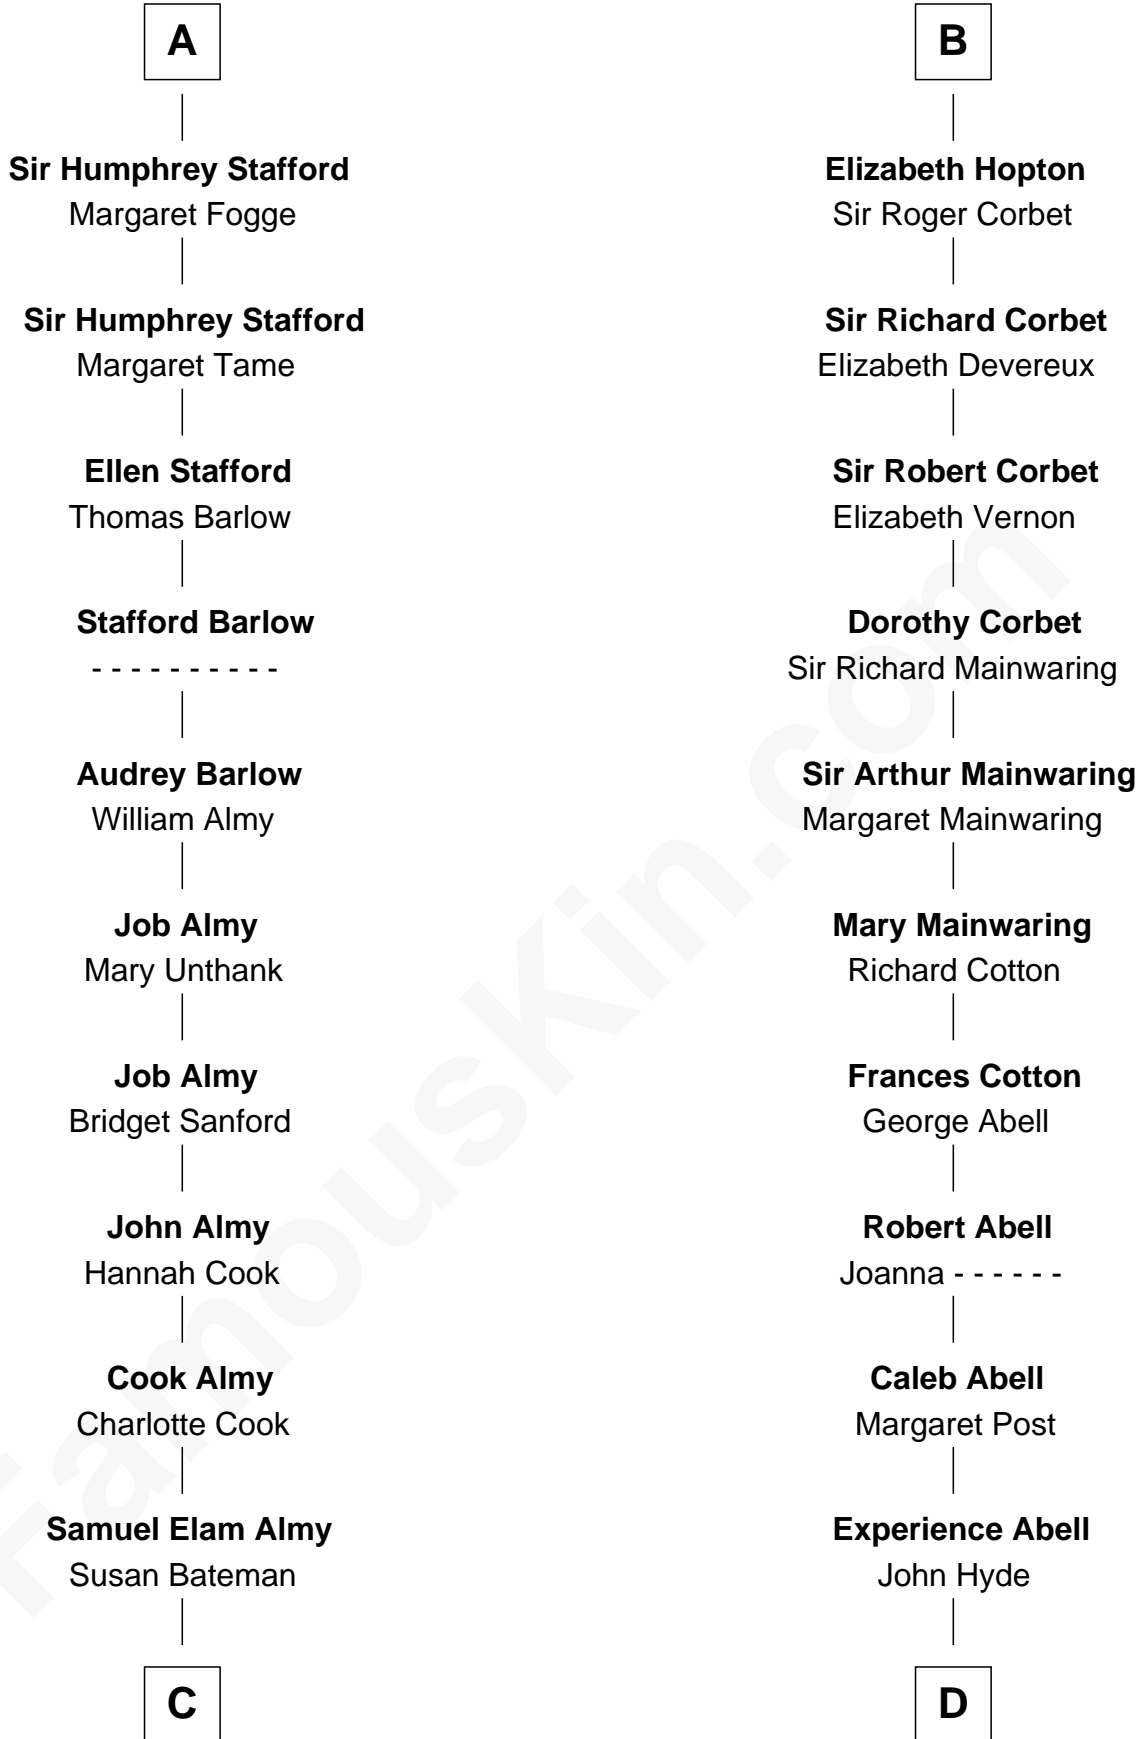

FamousKin.com Relationship Chart of

Marilyn Monroe

Actress, Model, and Singer

20th cousin 1 time removed of

Grover Cleveland

22nd and 24th U.S. President

John de Botetourte

Maud FitzThomas

C

Susan Bateman Almy
Charles Adams Gifford

Frederick Almy Gifford
Elizabeth Easton Tennant

Charles Stanley Gifford
Gladys Pearl Monroe

Marilyn Monroe
Actress, Model, and Singer

D

James Hyde
Sarah Marshall

Abiah Hyde
Aaron Cleveland

William Cleveland
Margaret Falley

Rev. Richard Falley Cleveland
Ann Neal

Grover Cleveland
22nd and 24th U.S. President

FamousKin.com