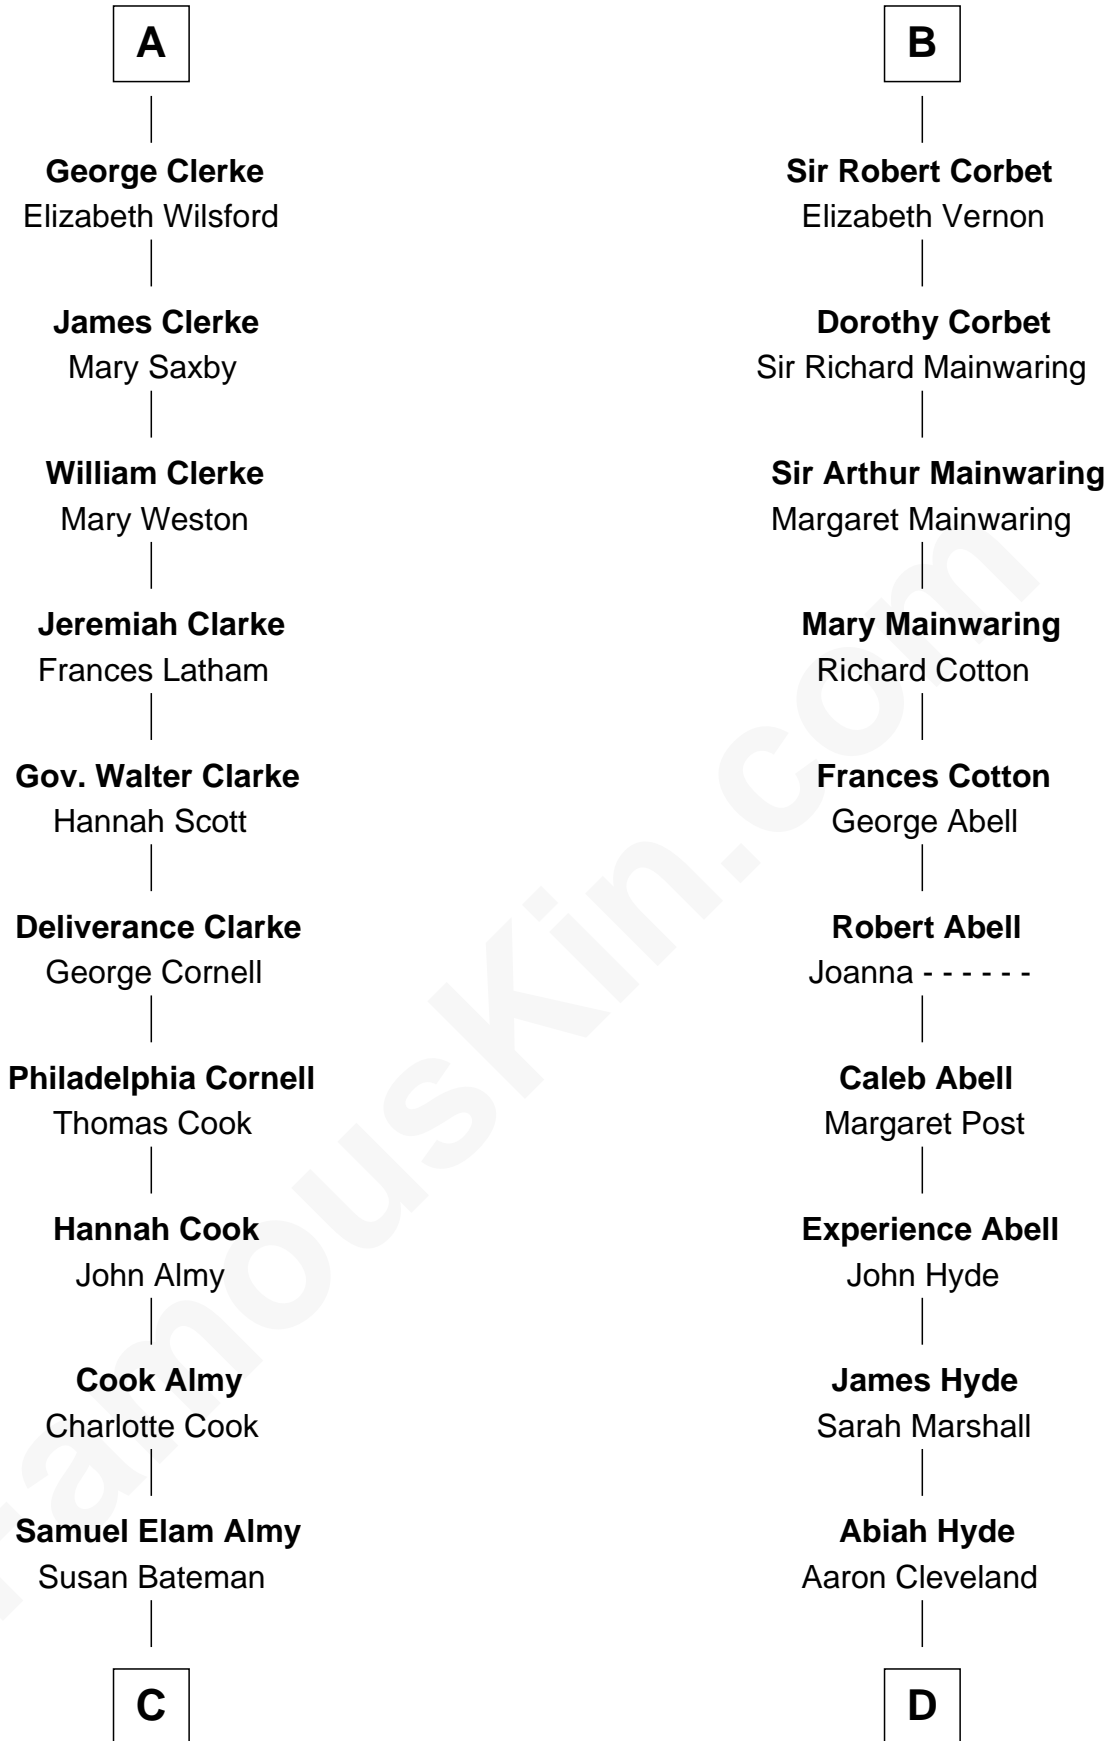

FamousKin.com

Relationship Chart of

Marilyn Monroe

Actress, Model, and Singer

19th cousin 1 time removed of

Grover Cleveland

22nd and 24th U.S. President

C

Susan Bateman Almy
Charles Adams Gifford

Frederick Almy Gifford
Elizabeth Easton Tennant

Charles Stanley Gifford
Gladys Pearl Monroe

Marilyn Monroe
Actress, Model, and Singer

D

William Cleveland
Margaret Falley

Rev. Richard Falley Cleveland
Ann Neal

Grover Cleveland
22nd and 24th U.S. President

FamousKin.com