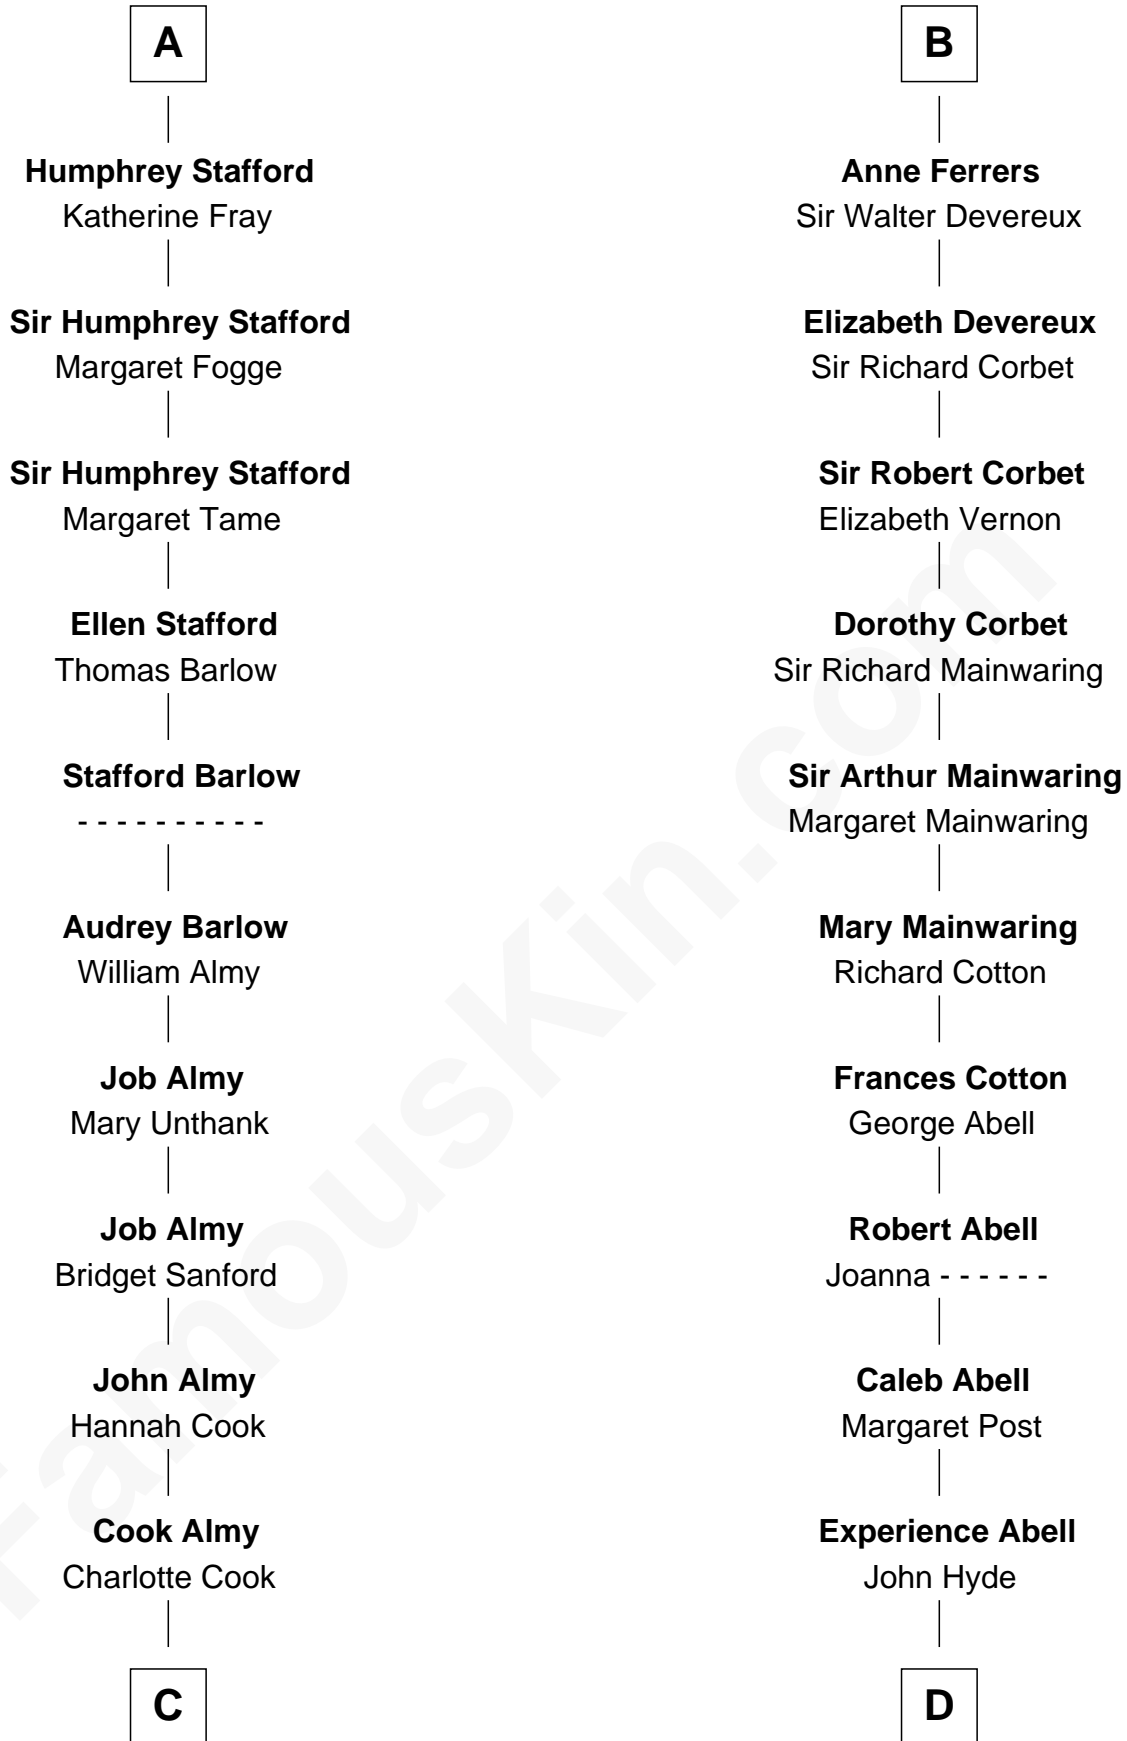

FamousKin.com Relationship Chart of

Marilyn Monroe

Actress, Model, and Singer

21st cousin of

Grover Cleveland

22nd and 24th U.S. President

C

Samuel Elam Almy

Susan Bateman

Susan Bateman Almy

Charles Adams Gifford

Frederick Almy Gifford

Elizabeth Easton Tennant

Charles Stanley Gifford

Gladys Pearl Monroe

Marilyn Monroe