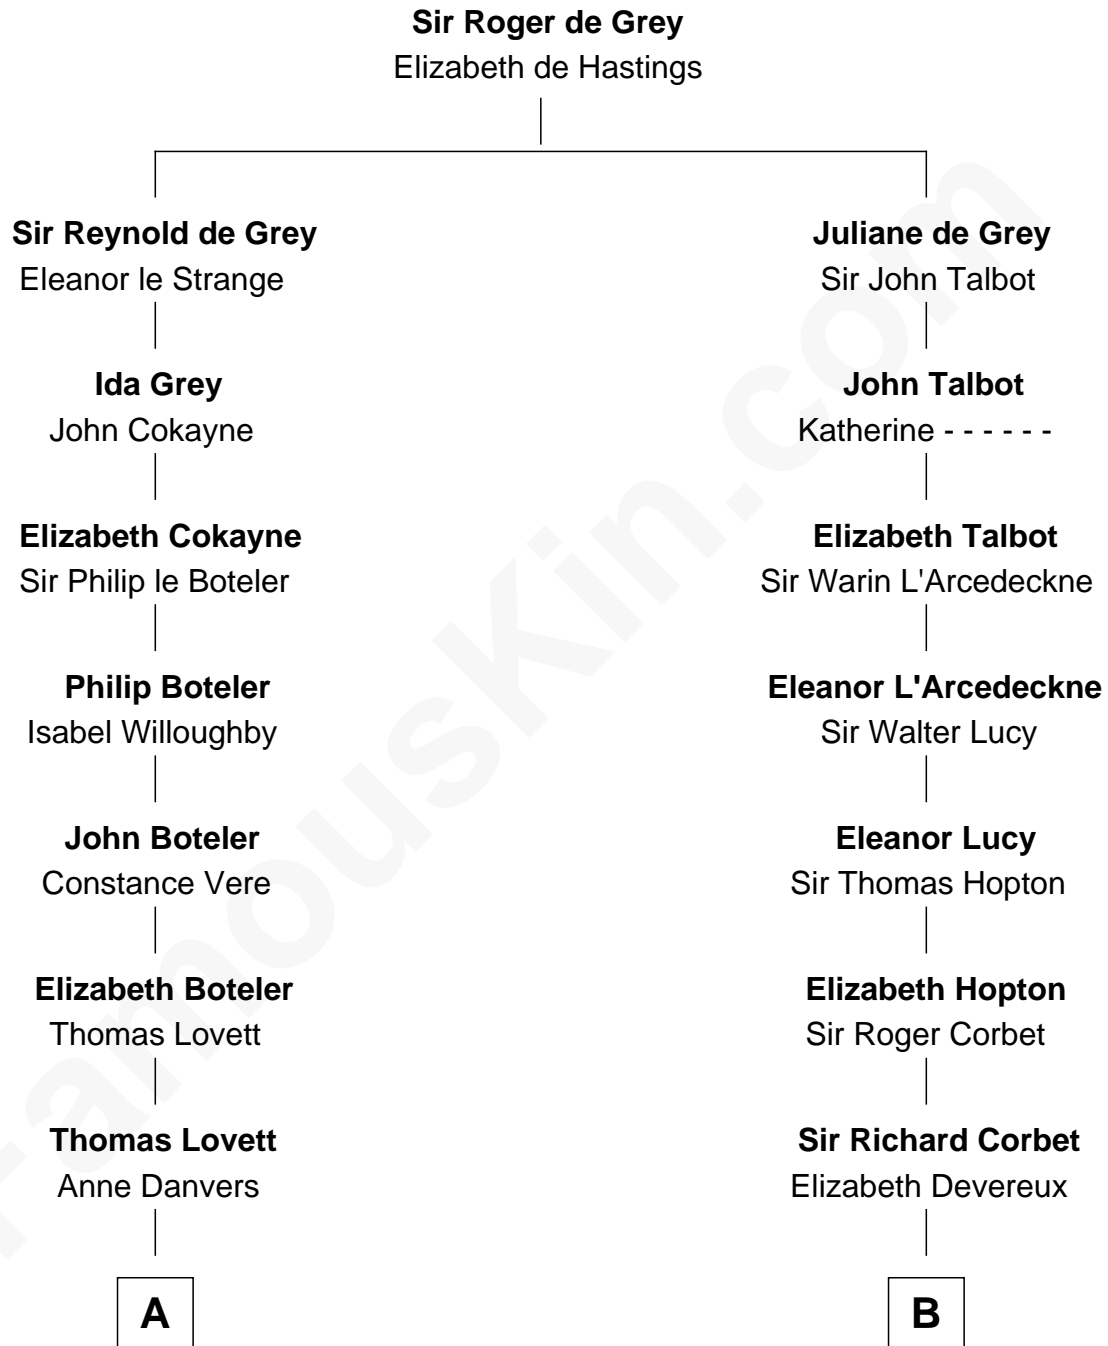

FamousKin.com Relationship Chart of

Marilyn Monroe

Actress, Model, and Singer

19th cousin 1 time removed of

Grover Cleveland

22nd and 24th U.S. President

C

Susan Bateman Almy
Charles Adams Gifford

Frederick Almy Gifford
Elizabeth Easton Tennant

Charles Stanley Gifford
Gladys Pearl Monroe

Marilyn Monroe
Actress, Model, and Singer

D

William Cleveland
Margaret Falley

Rev. Richard Falley Cleveland
Ann Neal

Grover Cleveland
22nd and 24th U.S. President

FamousKin.com