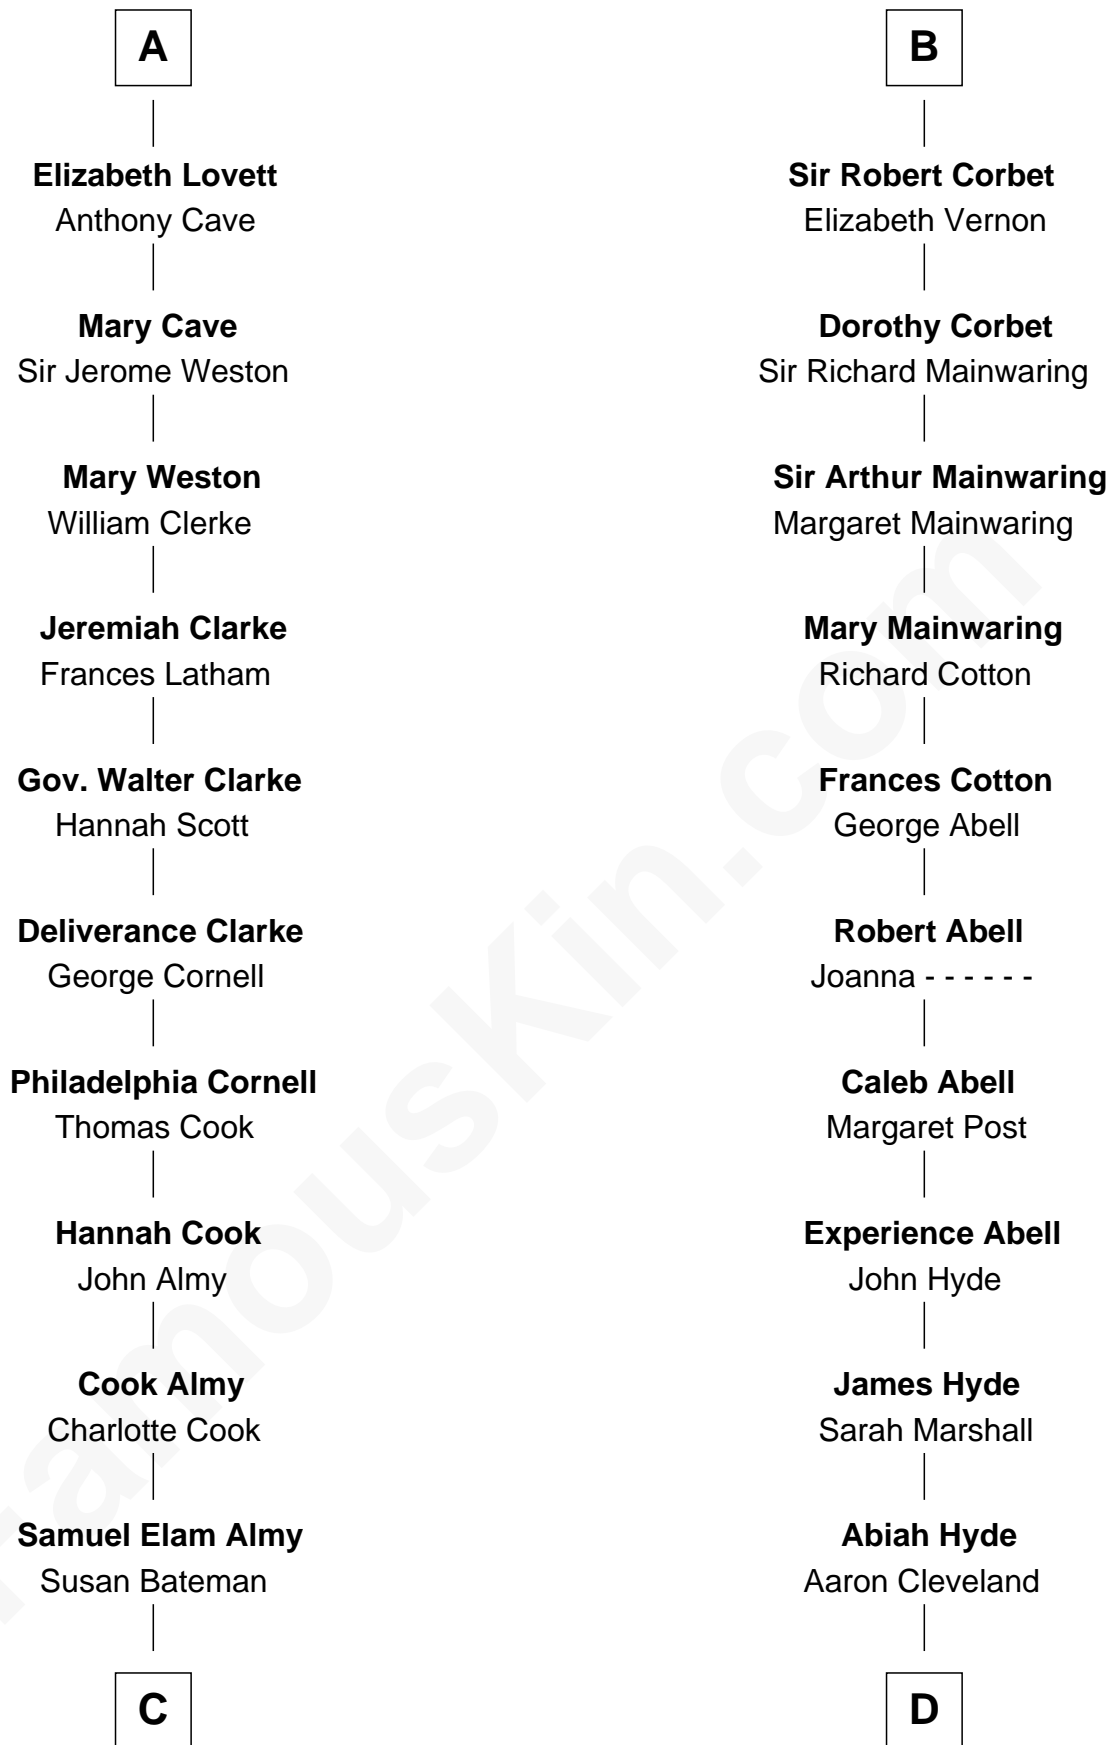

FamousKin.com Relationship Chart of

Marilyn Monroe

Actress, Model, and Singer

19th cousin 1 time removed of

Grover Cleveland

22nd and 24th U.S. President

C

Susan Bateman Almy
Charles Adams Gifford

Frederick Almy Gifford
Elizabeth Easton Tennant

Charles Stanley Gifford
Gladys Pearl Monroe

Marilyn Monroe
Actress, Model, and Singer

D

William Cleveland
Margaret Falley

Rev. Richard Falley Cleveland
Ann Neal

Grover Cleveland
22nd and 24th U.S. President

FamousKin.com