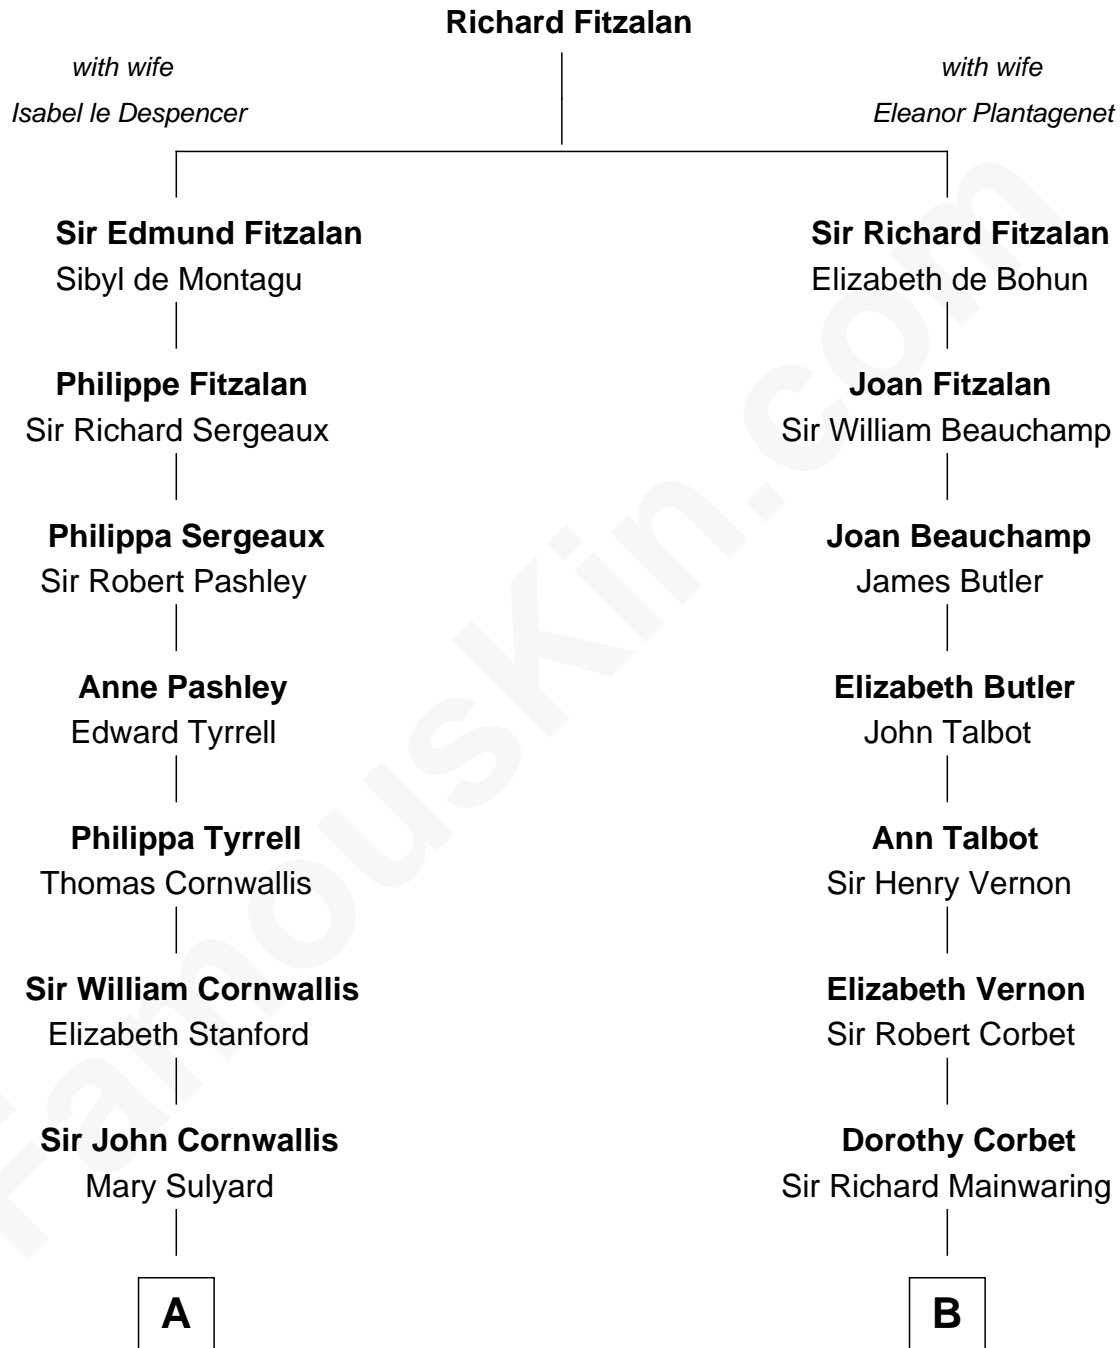

FamousKin.com Relationship Chart of

Marilyn Monroe

Actress, Model, and Singer

17th cousin 3 times removed of

Grover Cleveland

22nd and 24th U.S. President

C

—
Elizabeth Cutting Easton

William Congdon Tennant

—
Elizabeth Easton Tennant

Frederick Almy Gifford

—
Charles Stanley Gifford

Gladys Pearl Monroe

—
Marilyn Monroe

Actress, Model, and Singer

FamousKin.com