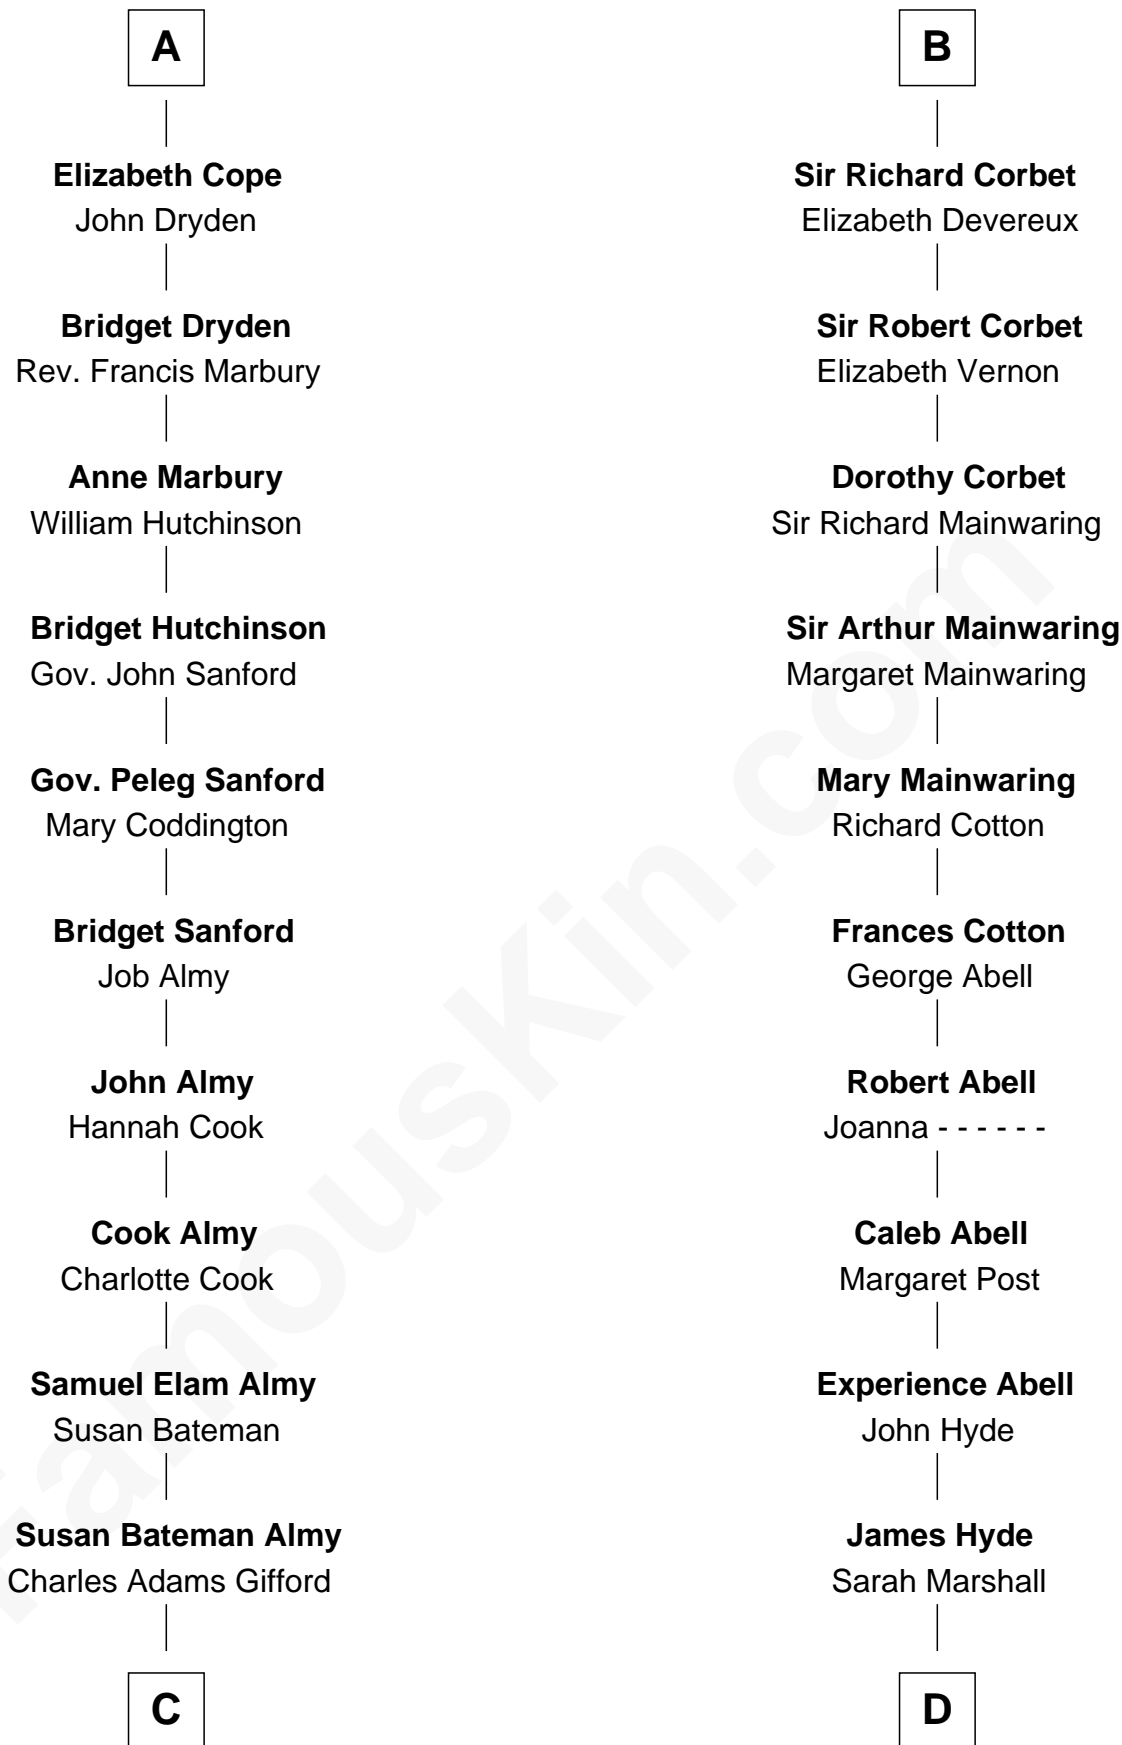

# FamousKin.com Relationship Chart of

**Marilyn Monroe**

*Actress, Model, and Singer*

19th cousin 1 time removed of

**Grover Cleveland**

*22nd and 24th U.S. President*

**Sir Gilbert Talbot**

Pernel le Boteler

Sir Henry de Grey

**Richard Grey**

Blanche de la Vache

**Alice Grey**

Sir William Burley

**Elizabeth Burley**

Sir John Hopton

**Sir Walter Hopton**

Joan Mortimer

**Sir Thomas Hopton**

Eleanor Lucy

**Elizabeth Hopton**

Sir Roger Corbet

**B**

**C**

**Frederick Almy Gifford**  
Elizabeth Easton Tennant

**Charles Stanley Gifford**  
Gladys Pearl Monroe

**Marilyn Monroe**  
*Actress, Model, and Singer*

**D**

**Abiah Hyde**  
Aaron Cleveland

**William Cleveland**  
Margaret Falley

**Rev. Richard Falley Cleveland**  
Ann Neal