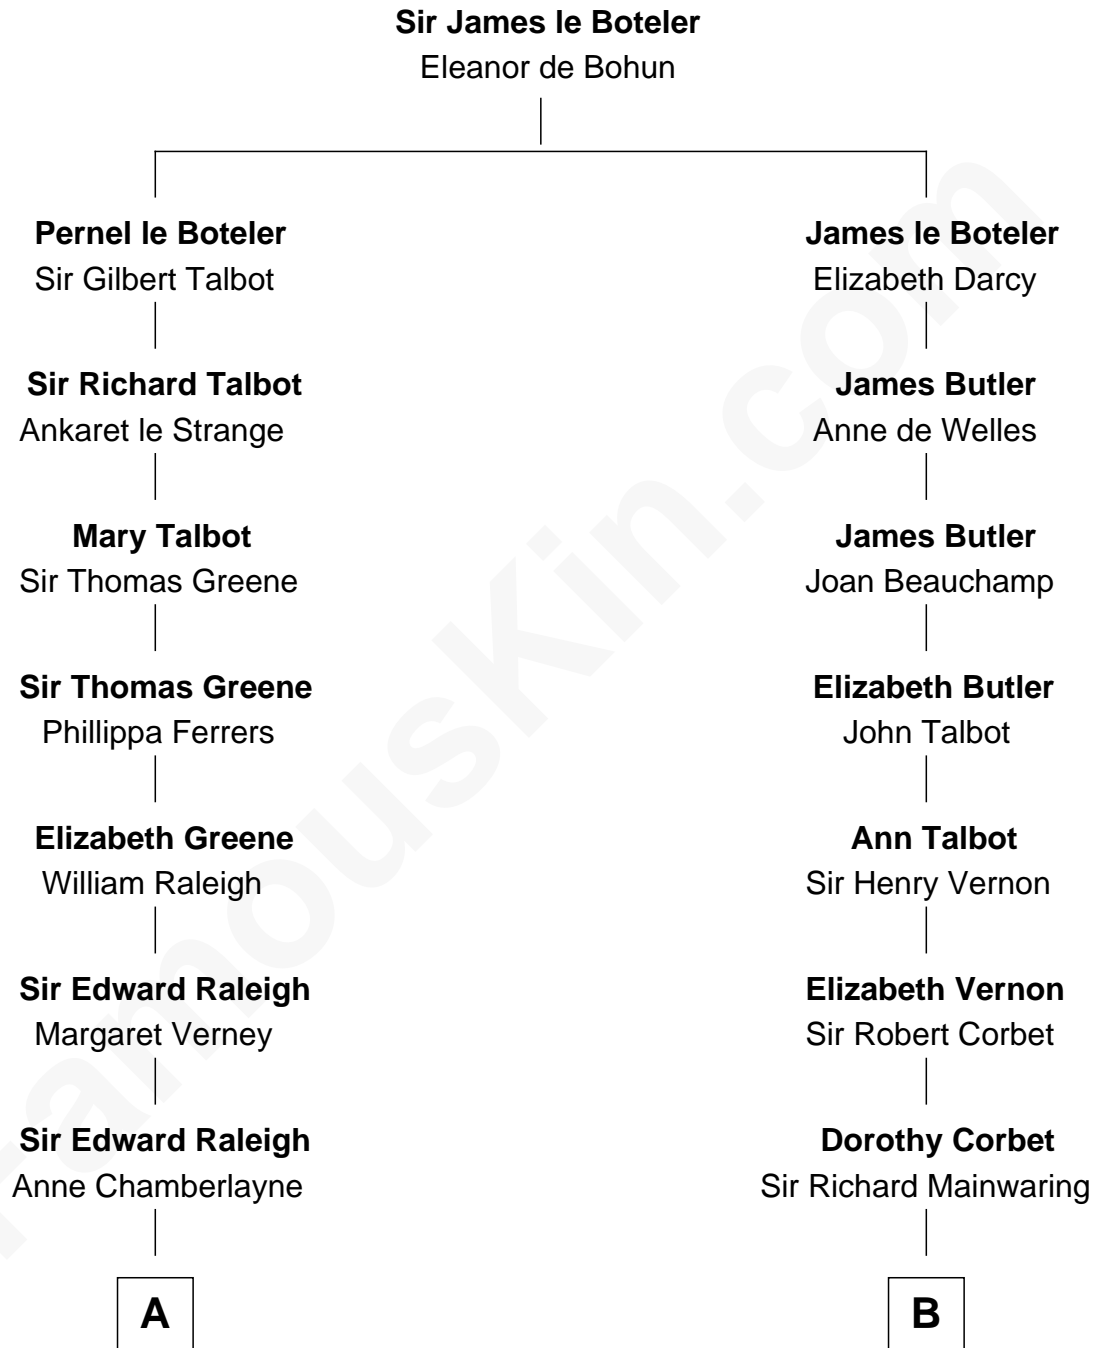

# FamousKin.com Relationship Chart of

**Marilyn Monroe**

*Actress, Model, and Singer*

17th cousin 3 times removed of

**Grover Cleveland**

*22nd and 24th U.S. President*

**C**

—  
**Susan Bateman Almy**  
Charles Adams Gifford

—  
**Frederick Almy Gifford**  
Elizabeth Easton Tennant

—  
**Charles Stanley Gifford**  
Gladys Pearl Monroe

—  
**Marilyn Monroe**  
*Actress, Model, and Singer*

FamousKin.com