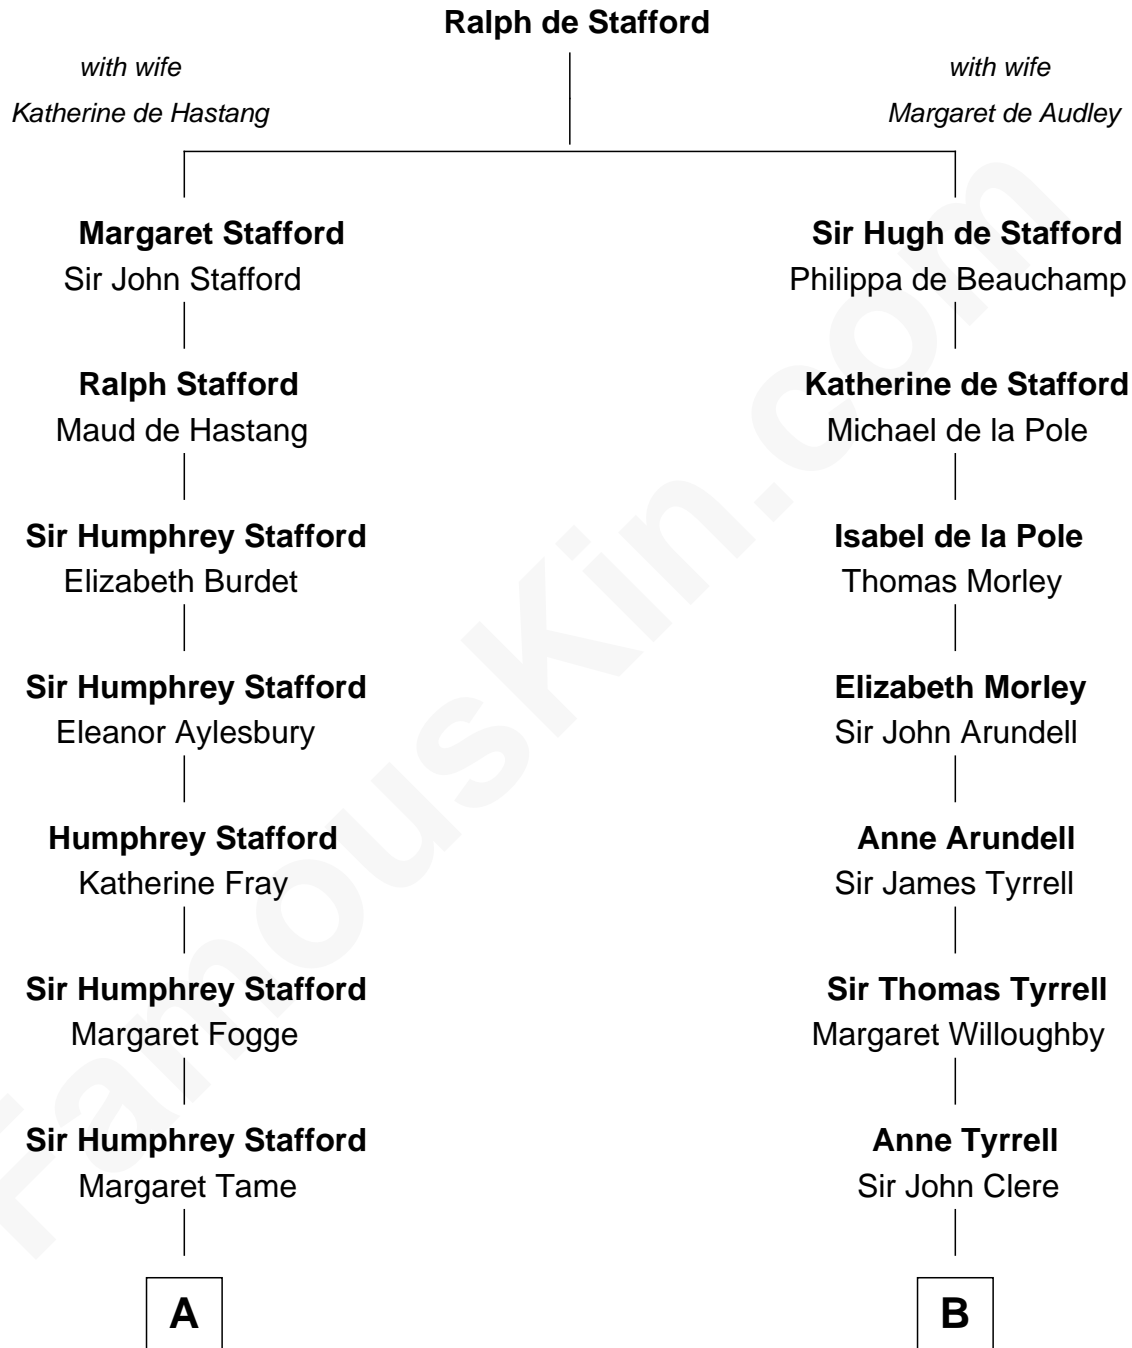

FamousKin.com

Relationship Chart of

Marilyn Monroe

Actress, Model, and Singer

18th cousin 2 times removed of

Mamie (Doud) Eisenhower

First Lady of President Dwight Eisenhower

C

Charles Stanley Gifford

Gladys Pearl Monroe

Marilyn Monroe

Actress, Model, and Singer

D

Maria Riggs

Eli Doud

Royal Houghton Doud

Mary Cornelia Sheldon

John Sheldon Doud

Elivera Mathilda Carlson

Mamie (Doud) Eisenhower

First Lady of Dwight Eisenhower

FamousKin.com