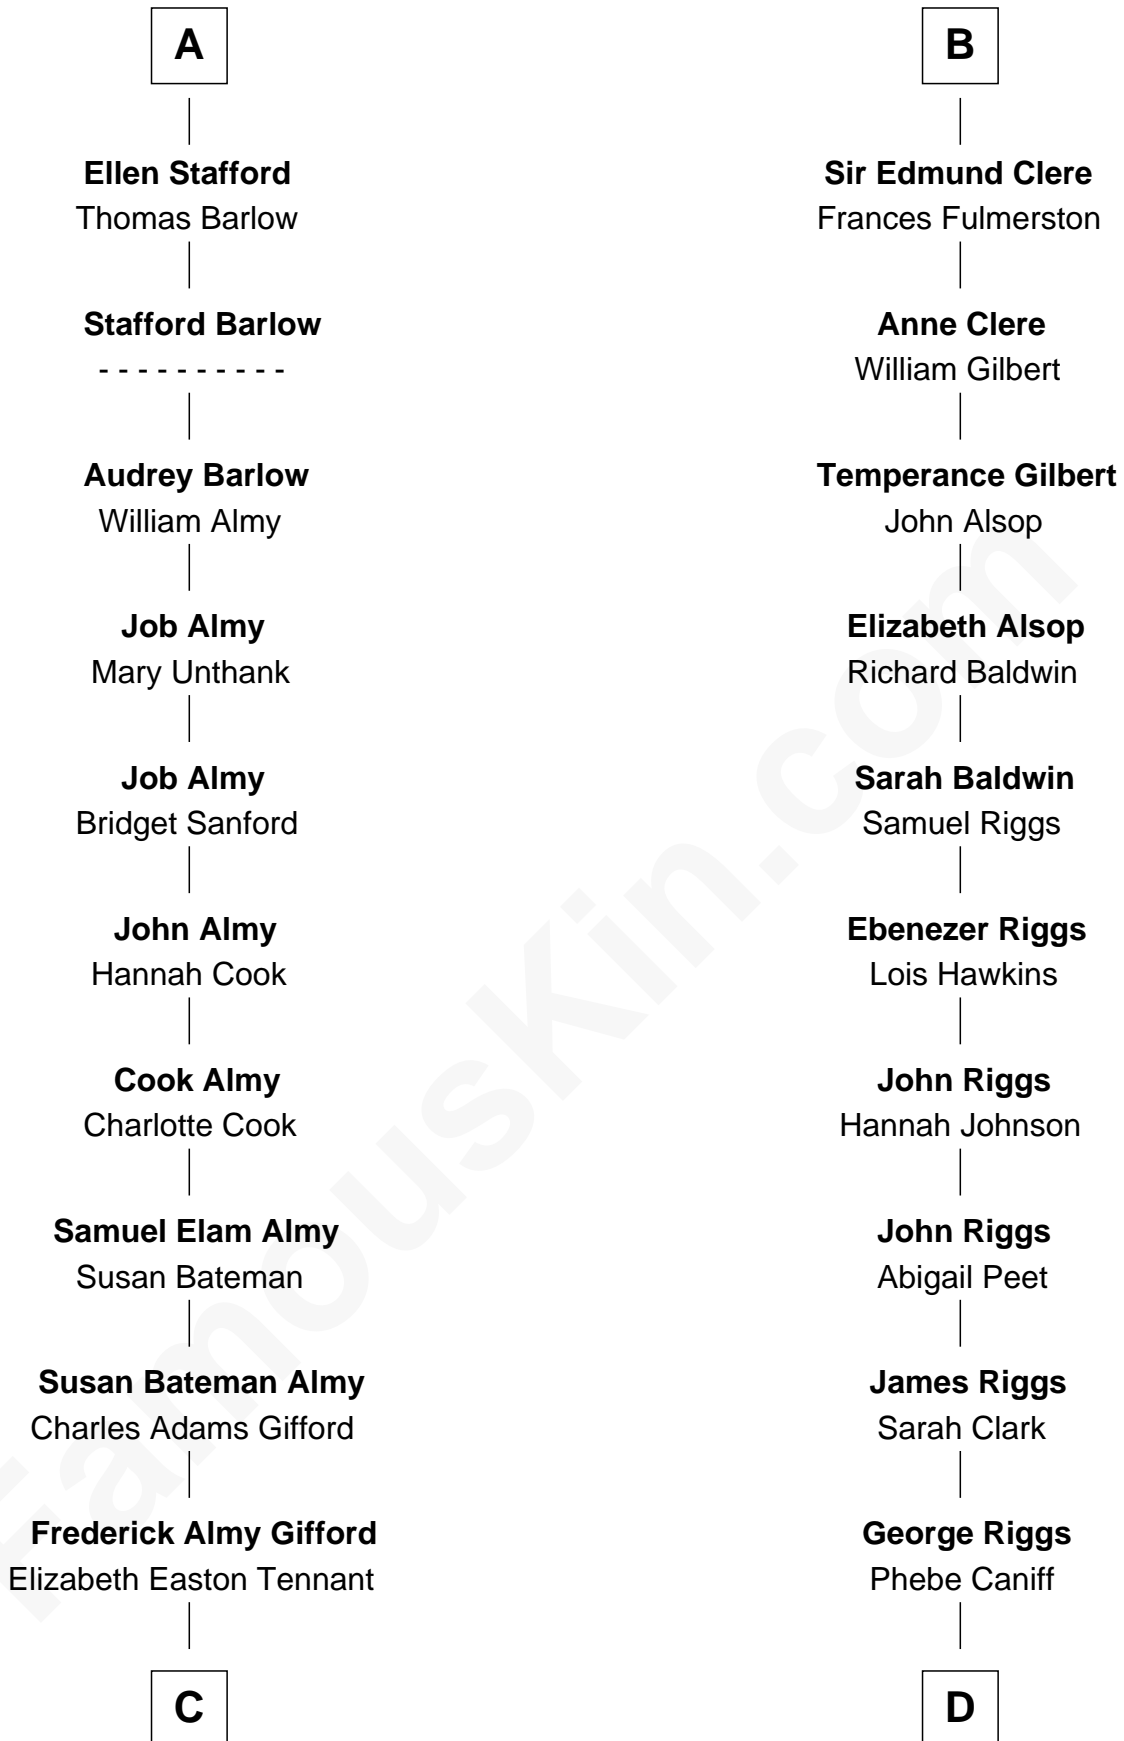

FamousKin.com

Relationship Chart of

Marilyn Monroe

Actress, Model, and Singer

18th cousin 2 times removed of

Mamie (Doud) Eisenhower

First Lady of President Dwight Eisenhower

C

Charles Stanley Gifford

Gladys Pearl Monroe

Marilyn Monroe

Actress, Model, and Singer

D

Maria Riggs

Eli Doud

Royal Houghton Doud

Mary Cornelia Sheldon

John Sheldon Doud

Elivera Mathilda Carlson

Mamie (Doud) Eisenhower

First Lady of Dwight Eisenhower

FamousKin.com