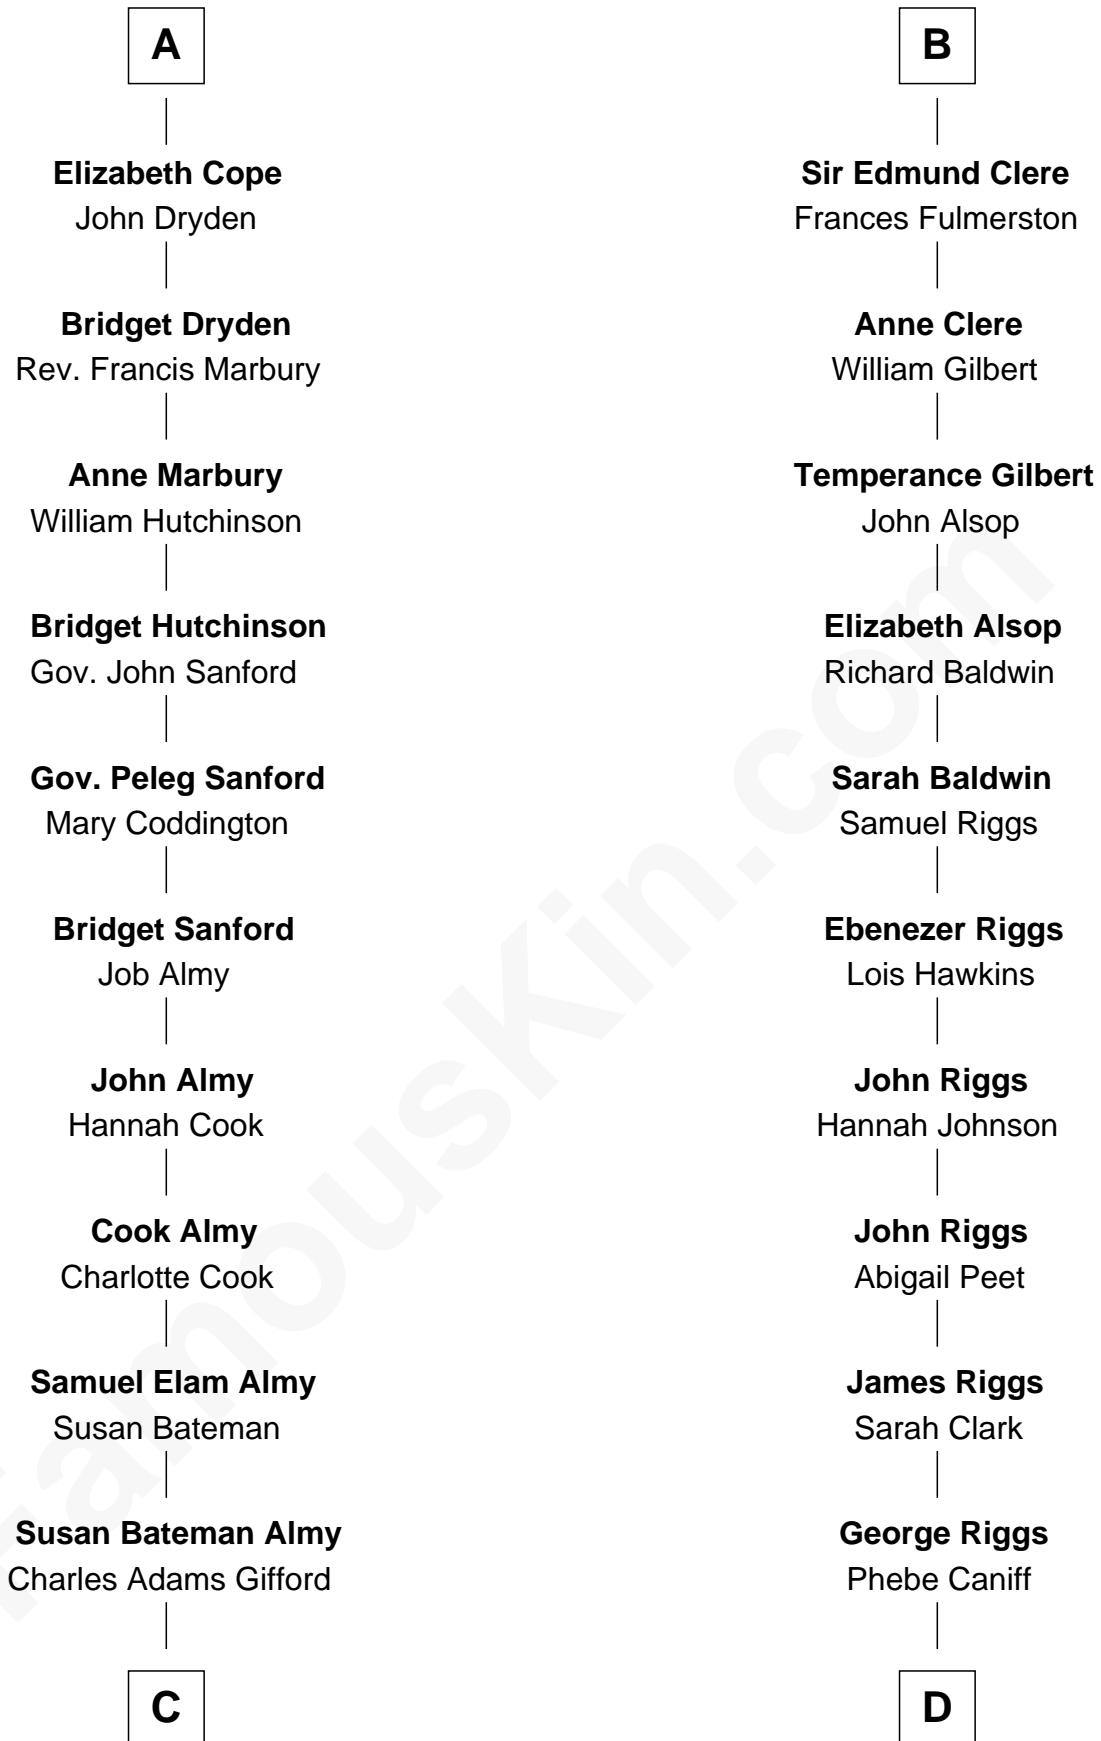

FamousKin.com

Relationship Chart of

Marilyn Monroe

Actress, Model, and Singer

19th cousin 1 time removed of

Mamie (Doud) Eisenhower

First Lady of President Dwight Eisenhower

C

Frederick Almy Gifford
Elizabeth Easton Tennant

Charles Stanley Gifford
Gladys Pearl Monroe

Marilyn Monroe
Actress, Model, and Singer

D

Maria Riggs
Eli Doud

Royal Houghton Doud
Mary Cornelia Sheldon

John Sheldon Doud
Elivera Mathilda Carlson

Mamie (Doud) Eisenhower
First Lady of Dwight Eisenhower

FamousKin.com