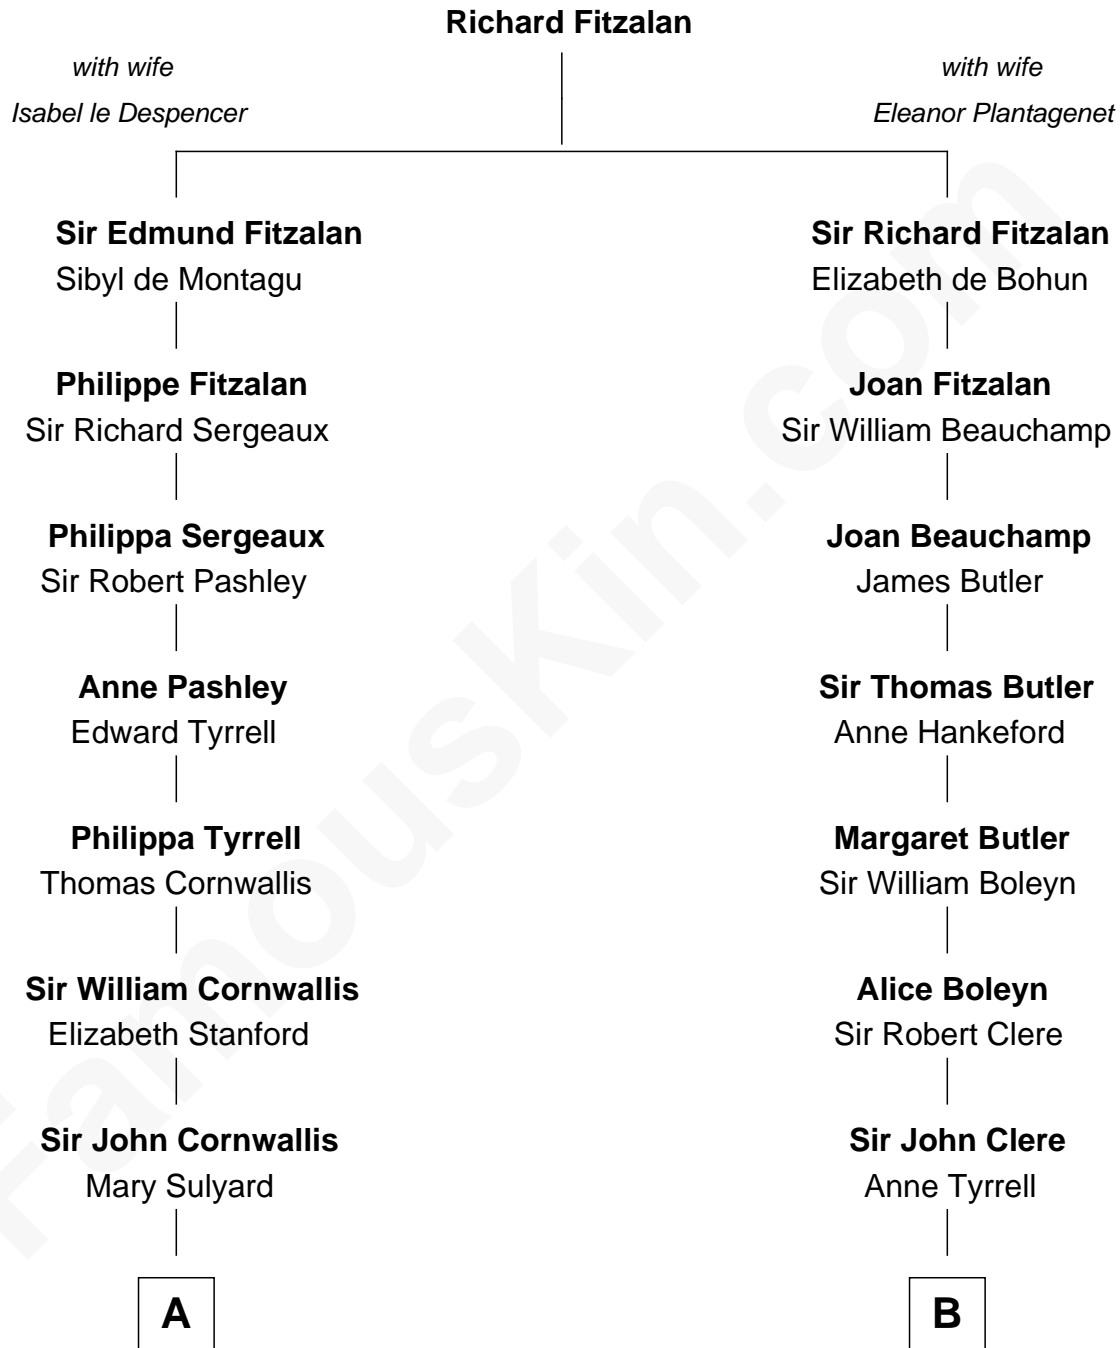

## Relationship Chart of

### Marilyn Monroe

*Actress, Model, and Singer*

20th cousin of

### Mamie (Doud) Eisenhower

*First Lady of President Dwight Eisenhower*

**C**

**Elizabeth Cutting Easton**  
William Congdon Tennant

**Elizabeth Easton Tennant**  
Frederick Almy Gifford

**Charles Stanley Gifford**  
Gladys Pearl Monroe