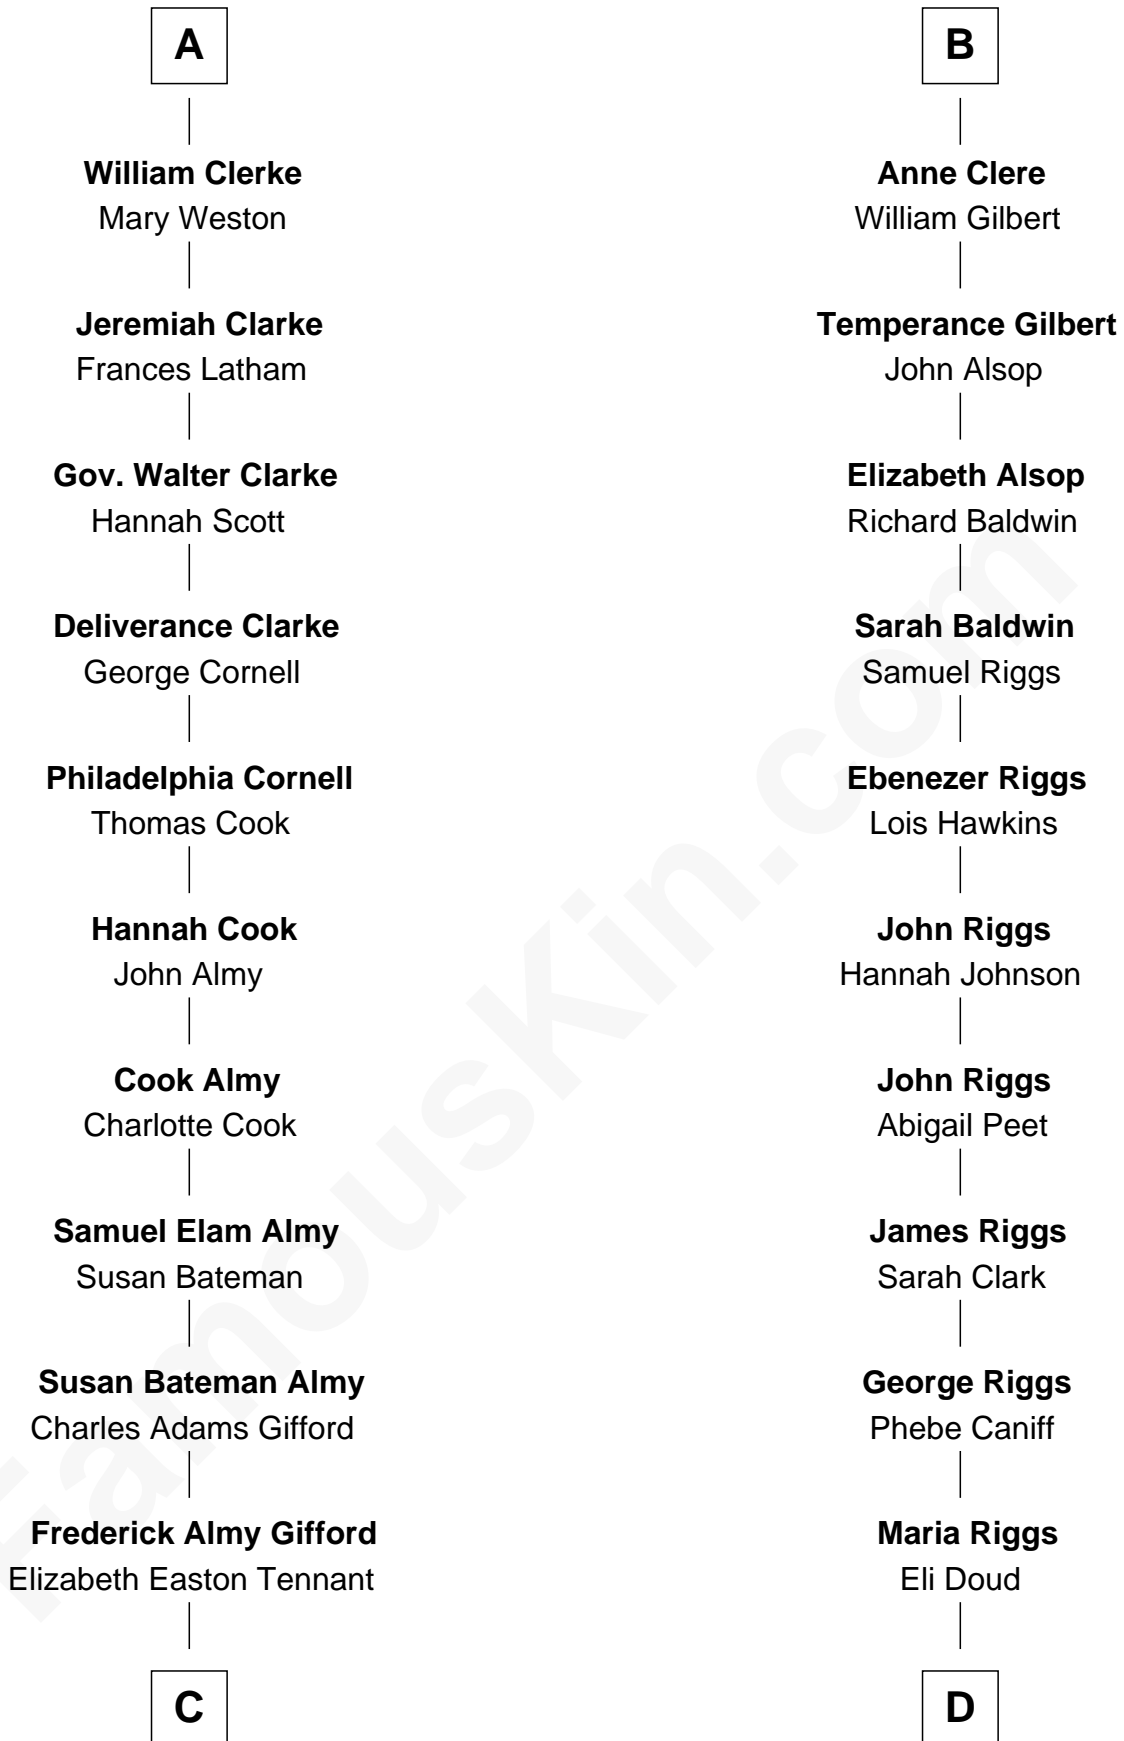

FamousKin.com

Relationship Chart of

Marilyn Monroe

Actress, Model, and Singer

18th cousin 1 time removed of

Mamie (Doud) Eisenhower

First Lady of President Dwight Eisenhower

John de Welles

Anne de Welles

James Butler

James Butler

Joan Beauchamp

Sir Thomas Butler

Anne Hankeford

Margaret Butler

Sir William Boleyn

Alice Boleyn

Sir Robert Clere

Sir John Clere

Anne Tyrrell

Sir Edmund Clere

Frances Fulmerston

B

C

Charles Stanley Gifford

Gladys Pearl Monroe

Marilyn Monroe

Actress, Model, and Singer

D

Royal Houghton Doud

Mary Cornelia Sheldon

John Sheldon Doud