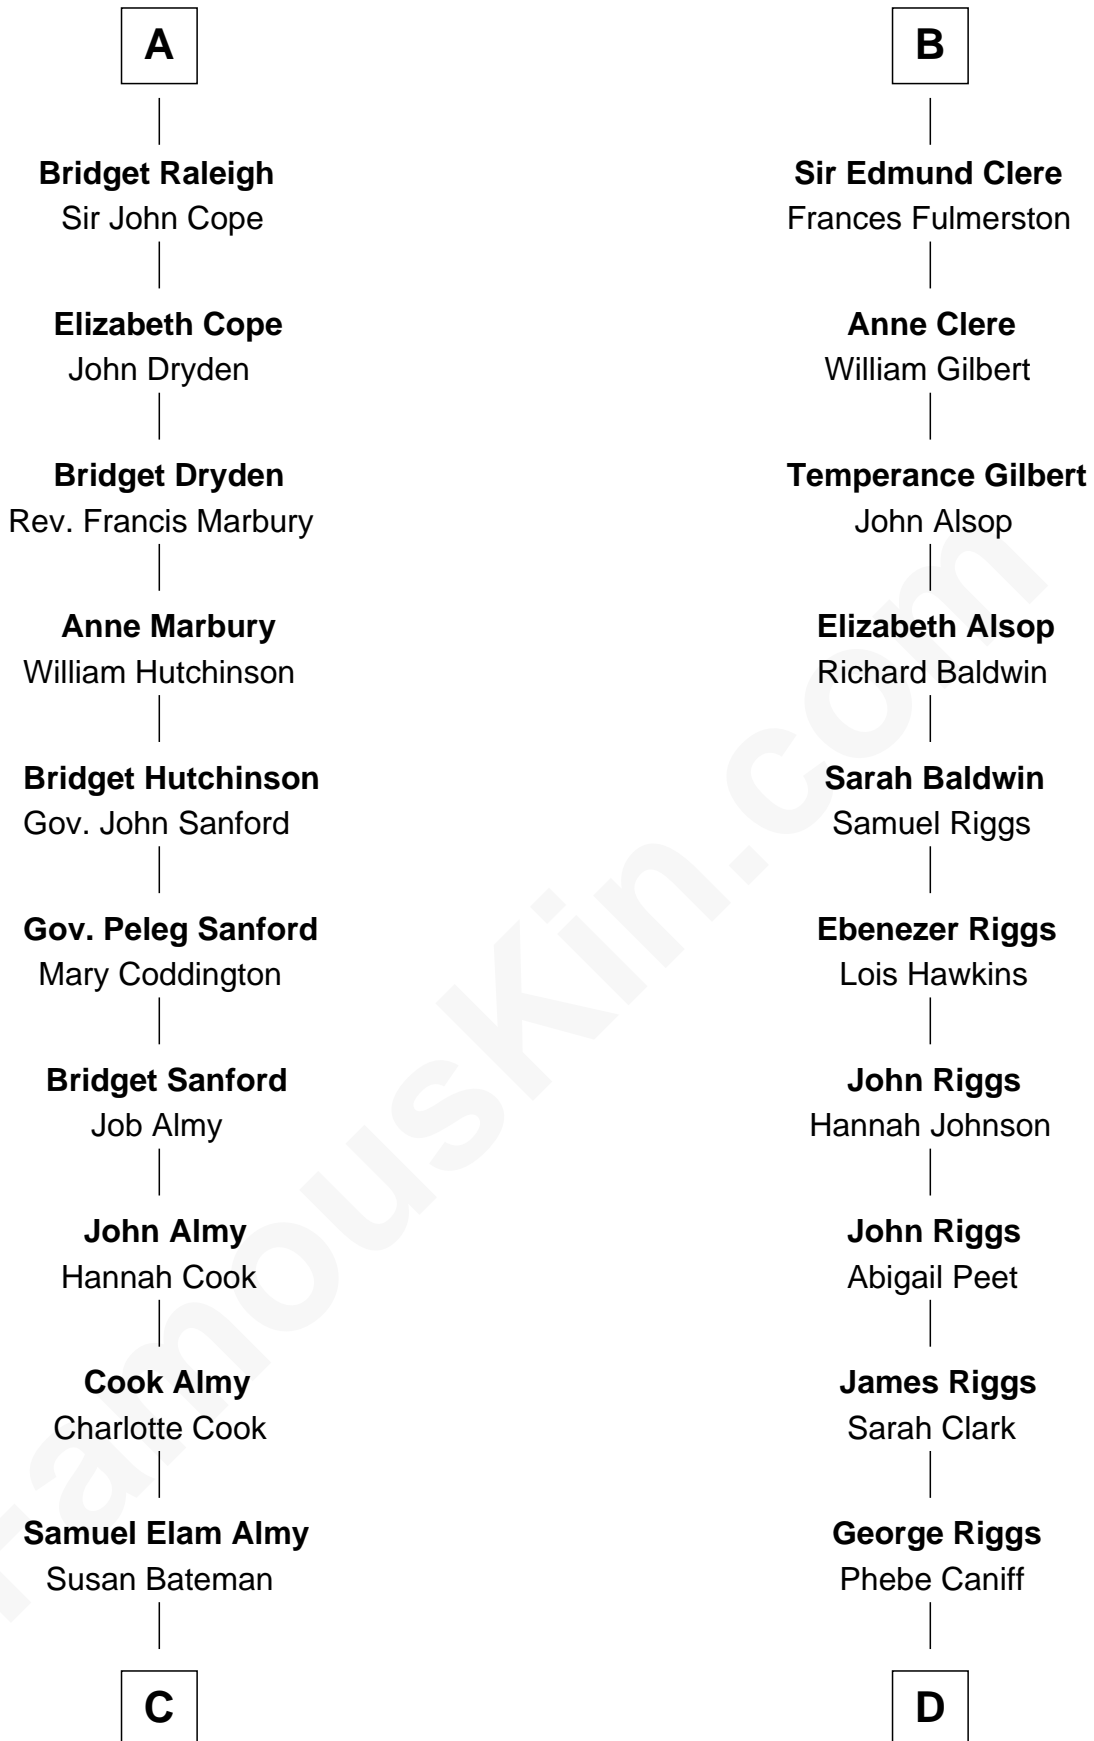

FamousKin.com Relationship Chart of

Marilyn Monroe

Actress, Model, and Singer

20th cousin of

Mamie (Doud) Eisenhower

First Lady of President Dwight Eisenhower

C

Susan Bateman Almy
Charles Adams Gifford

Frederick Almy Gifford
Elizabeth Easton Tennant

Charles Stanley Gifford
Gladys Pearl Monroe

Marilyn Monroe
Actress, Model, and Singer

D

Maria Riggs
Eli Doud

Royal Houghton Doud
Mary Cornelia Sheldon

John Sheldon Doud
Elivera Mathilda Carlson

Mamie (Doud) Eisenhower
First Lady of Dwight Eisenhower